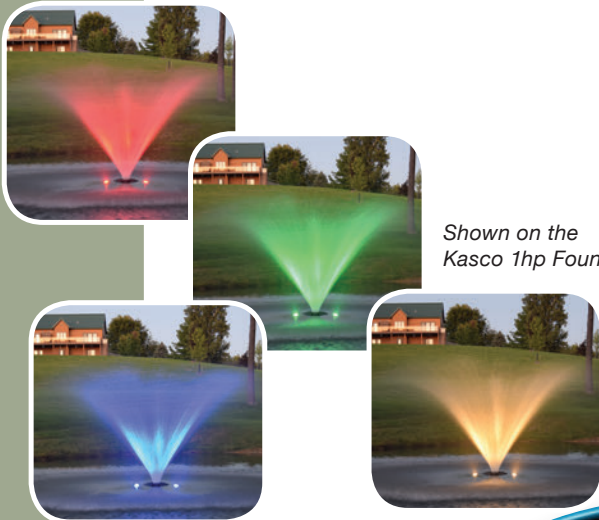

Shown on the Kasco 1hp Fountain