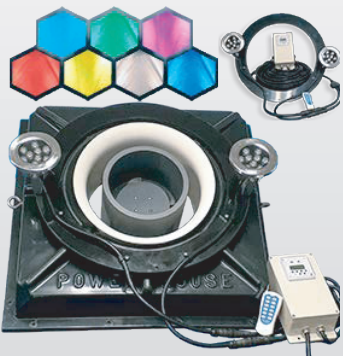

Power House Aerating Fountain