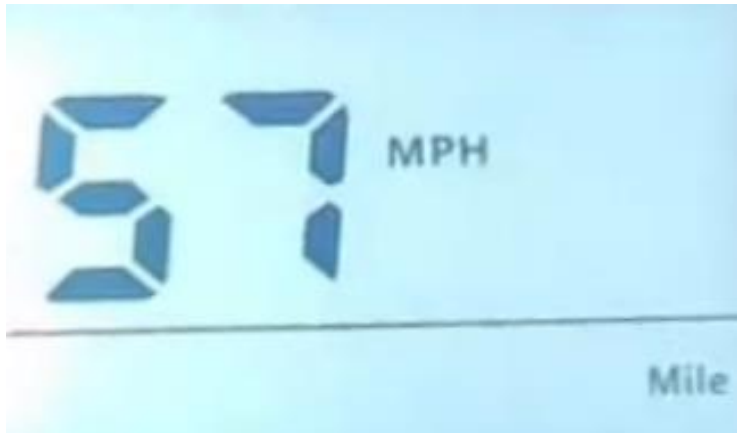

Bullet Speed Unlock:

1. When powered on, long press "M" to enter this interface:

2. Press "M" to change the settings to Pd, once entered this interface, enter the password "1919" using the "+" and "-".

3. Single Press "M" to enter the following interface, press "+" to change to any number above 20mph. Long press "M" to save your settings. The max speed is now 25mph.