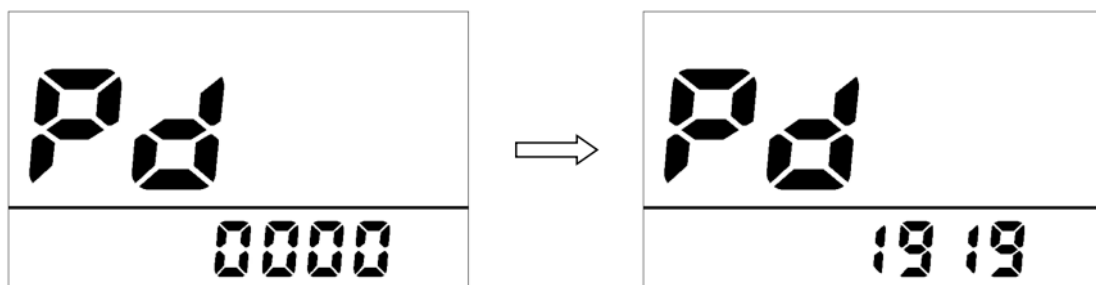

Bullet Speed Unlock:

1. When powered on, long press "M" to enter this interface:

2. Press "M" to change the settings to Pd, once entered this interface, enter the password "1919" using the "+" and "-".

3. Single Press "M" to enter the following interface, press "+" to change to any number above 20mph. Long press "M" to save your settings. The max speed is now 25mph.