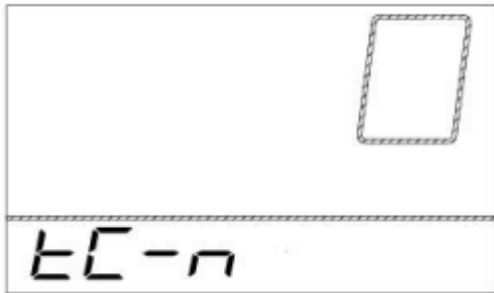

Bullet GT Speed Unlock:

1. When powered on, press both “+” and “-” at the same time to go into the setting:

2. Then Press both “⏻” and “-” to enter the following interface:

3. Press “⏻” to go to L5, press “+” to change it to any number above 32kmh (20mph), the speed has been unlocked. Long press “⏻” to save the settings. The maximum speed is now 28mph.