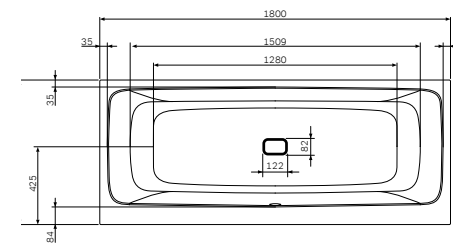

Func Acrylic bathtubs

Rectangular bath
150 x 70 cm
Capacity 176 l
WFA-150-070W-A

Rectangular bath
170 x 70 cm
Capacity 195 l
WFA-170-070W-A

Rectangular bath
170 x 80 cm
Capacity 200 l
WFA-170-080W-A

Rectangular bath
180 x 80 cm
Capacity 220 l
WFA-180-080W-A