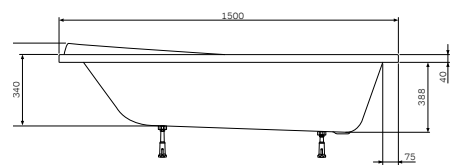

Like Acrylic bathtubs

Rectangular bath
150 x 70 cm
Capacity 163 l
WLA-150-070W-A