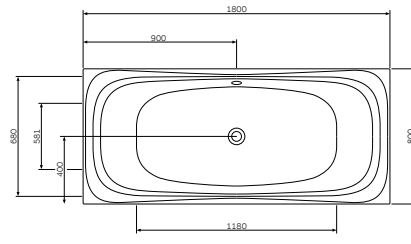

Hit Acrylic bathtubs

Rectangular bath
150 x 70 cm
Capacity 158 l
WTA-150-070W-A

Rectangular bath
170 x 70 cm
Capacity 187 l
WTA-170-070W-A

Sensation Acrylic bathtubs

Rectangular bath
170 x 75 cm
Capacity 210 l
WEA-170-075W-A