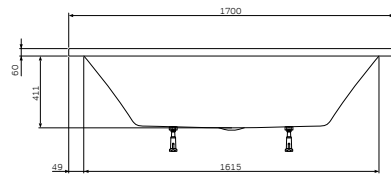

Inspire V2.0 Acrylic bathtubs

Rectangular bath
170 x 75 cm
Capacity 195 l
WIA-170-075W-A