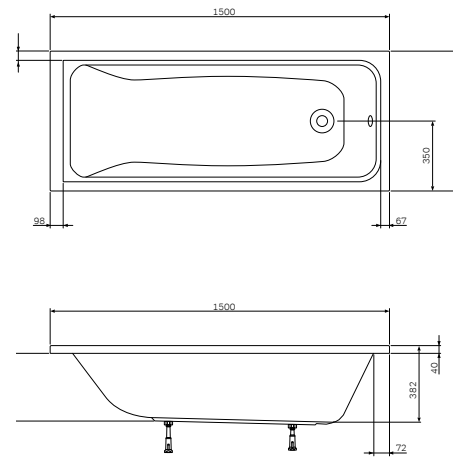

Gem Acrylic bathtubs

Rectangular bath
150 x 70 cm
Capacity 163 l
WGA-150-070W-A