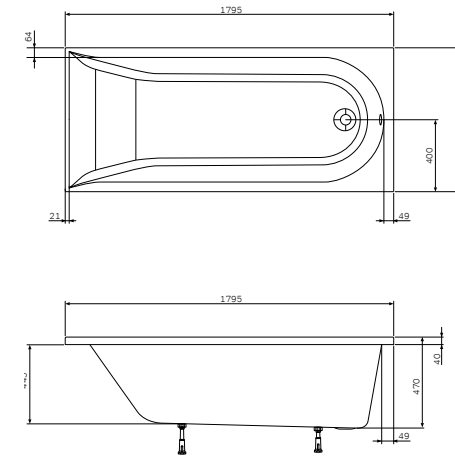

Spirit V2.0

Acrylic bathtubs

Rectangular bath
150 x 70 cm
Capacity 160 l
WSA-150-070W-A

Rectangular bath
170 x 70 cm
Capacity 186 l
WSA-170-070W-A

Rectangular bath
170 x 75 cm
Capacity 205 l
WSA-170-075W-A

Rectangular bath
180 x 80 cm
Capacity 225 l
WSA-180-080W-A