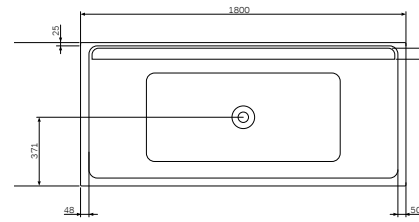

Inspire V2.0 Acrylic bathtubs

Rectangular bath
170 x 75 cm
Capacity 195 l
WIA-170-075W-A