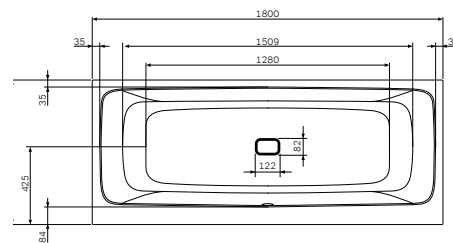

Func Acrylic bathtubs

Rectangular bath
150 x 70 cm
Capacity 176 l
WFA-150-070W-A

Rectangular bath
170 x 70 cm
Capacity 195 l
WFA-170-070W-A

Rectangular bath
170 x 80 cm
Capacity 200 l
WFA-170-080W-A

Rectangular bath
180 x 80 cm
Capacity 220 l
WFA-180-080W-A