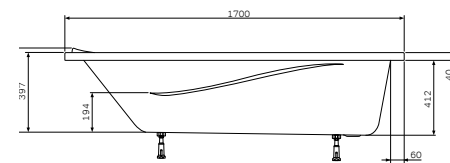

Hit Acrylic bathtubs

Rectangular bath
150 x 70 cm
Capacity 158 l
WTA-150-070W-A