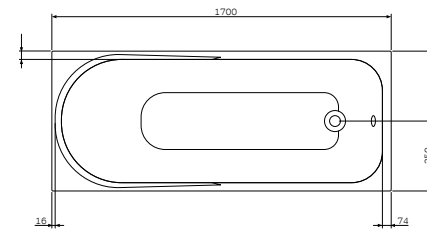

Like Acrylic bathtubs

Rectangular bath
150 x 70 cm
Capacity 163 l
WLA-150-070W-A