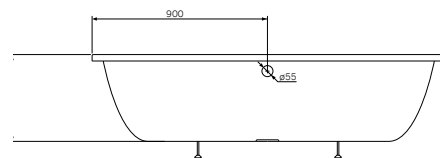

Func Acrylic bathtubs

Rectangular bath
150 x 70 cm
Capacity 176 l
WFA-150-070W-A

Rectangular bath
170 x 70 cm
Capacity 195 l
WFA-170-070W-A

Rectangular bath
170 x 80 cm
Capacity 200 l
WFA-170-080W-A

Rectangular bath
180 x 80 cm
Capacity 220 l
WFA-180-080W-A