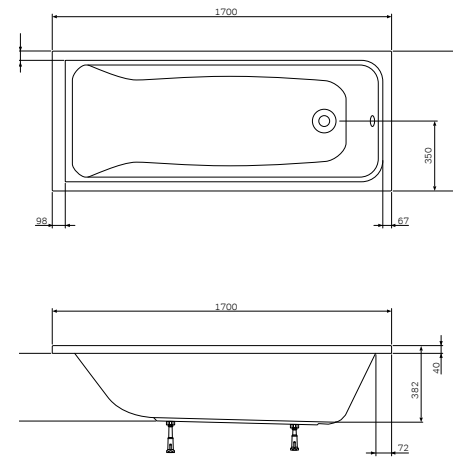

Gem Acrylic bathtubs

Rectangular bath
150 x 70 cm
Capacity 163 l
WGA-150-070W-A