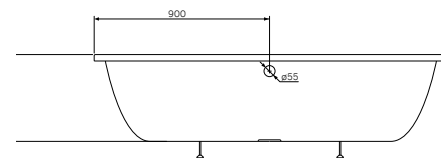

Func Acrylic bathtubs

Rectangular bath
150 x 70 cm
Capacity 176 l
WFA-150-070W-A

Rectangular bath
170 x 70 cm
Capacity 195 l
WFA-170-070W-A

Rectangular bath
170 x 80 cm
Capacity 200 l
WFA-170-080W-A

Rectangular bath
180 x 80 cm
Capacity 220 l
WFA-180-080W-A