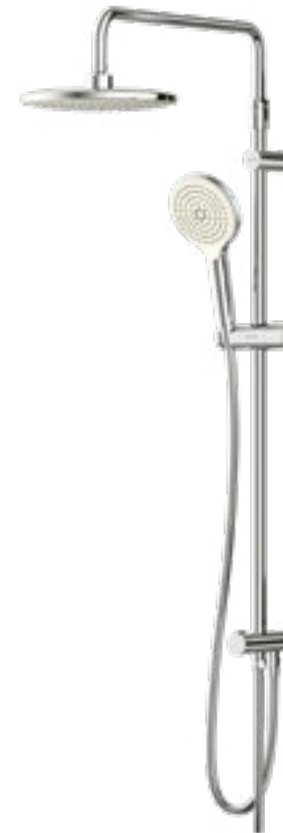

Flash Mixers and showers

ShowerSpot
F07NA000