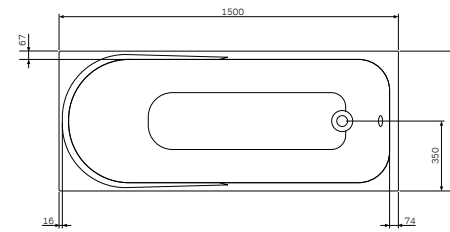

Like Acrylic bathtubs

Rectangular bath
150 x 70 cm
Capacity 163 l
WLA-150-070W-A