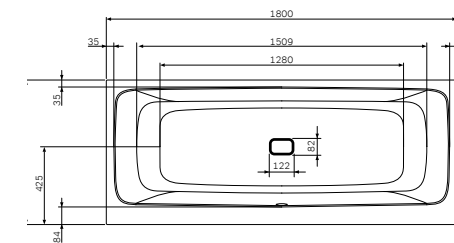

Func Acrylic bathtubs

Rectangular bath
150 x 70 cm
Capacity 176 l
WFA-150-070W-A

Rectangular bath
170 x 70 cm
Capacity 195 l
WFA-170-070W-A

Rectangular bath
170 x 80 cm
Capacity 200 l
WFA-170-080W-A

Rectangular bath
180 x 80 cm
Capacity 220 l
WFA-180-080W-A