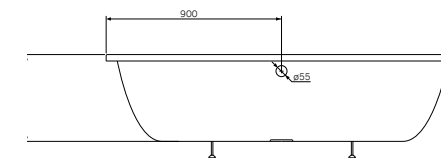

Func Acrylic bathtubs

Rectangular bath
150 x 70 cm
Capacity 176 l
WFA-150-070W-A

Rectangular bath
170 x 70 cm
Capacity 195 l
WFA-170-070W-A

Rectangular bath
170 x 80 cm
Capacity 200 l
WFA-170-080W-A

Rectangular bath
180 x 80 cm
Capacity 220 l
WFA-180-080W-A