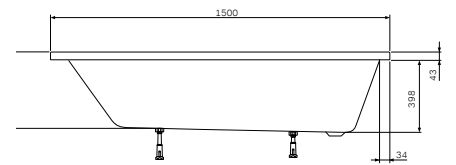

X-Joy Acrylic bathtubs

Rectangular bath
150 x 70 cm
Capacity 156 l
WXA-150-070W-A