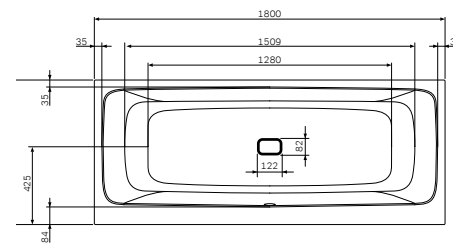

Func Acrylic bathtubs

Rectangular bath
150 x 70 cm
Capacity 176 l
WFA-150-070W-A

Rectangular bath
170 x 70 cm
Capacity 195 l
WFA-170-070W-A

Rectangular bath
170 x 80 cm
Capacity 200 l
WFA-170-080W-A

Rectangular bath
180 x 80 cm
Capacity 220 l
WFA-180-080W-A