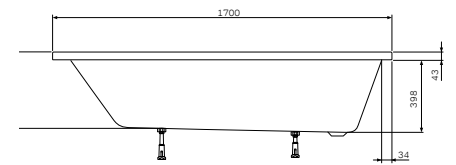

X-Joy Acrylic bathtubs

Rectangular bath
150 x 70 cm
Capacity 156 l
WXA-150-070W-A