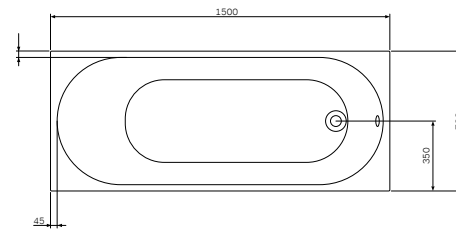

X-Joy Acrylic bathtubs

Rectangular bath
150 x 70 cm
Capacity 156 l
WXA-150-070W-A