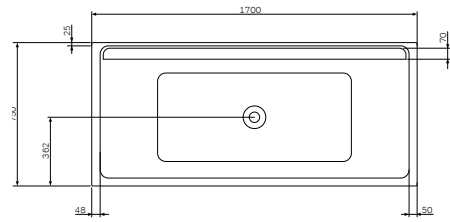

Inspire V2.0 Acrylic bathtubs

Rectangular bath
170 x 75 cm
Capacity 195 l
WIA-170-075W-A