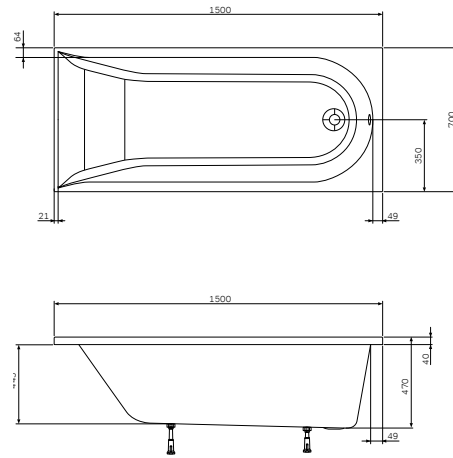

Spirit V2.0

Acrylic bathtubs

Rectangular bath
150 x 70 cm
Capacity 160 l
WSA-150-070W-A

Rectangular bath
170 x 70 cm
Capacity 186 l
WSA-170-070W-A

Rectangular bath
170 x 75 cm
Capacity 205 l
WSA-170-075W-A

Rectangular bath
180 x 80 cm
Capacity 225 l
WSA-180-080W-A