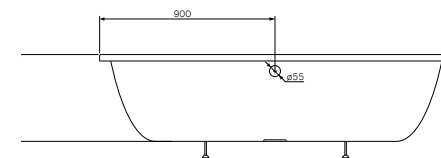

Func Acrylic bathtubs

Rectangular bath
150 x 70 cm
Capacity 176 l
WFA-150-070W-A

Rectangular bath
170 x 70 cm
Capacity 195 l
WFA-170-070W-A

Rectangular bath
170 x 80 cm
Capacity 200 l
WFA-170-080W-A

Rectangular bath
180 x 80 cm
Capacity 220 l
WFA-180-080W-A