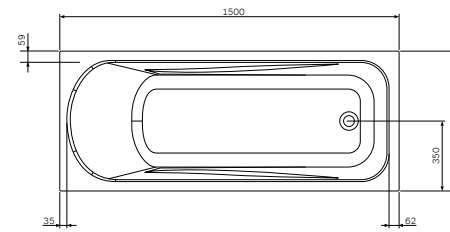

Hit Acrylic bathtubs

Rectangular bath
150 x 70 cm
Capacity 158 l
WTA-150-070W-A