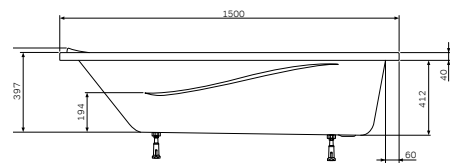

Hit Acrylic bathtubs

Rectangular bath
150 x 70 cm
Capacity 158 l
WTA-150-070W-A