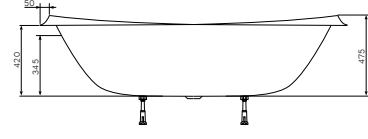

Hit Acrylic bathtubs

Rectangular bath
150 x 70 cm
Capacity 158 l
WTA-150-070W-A

Rectangular bath
170 x 70 cm
Capacity 187 l
WTA-170-070W-A

Sensation Acrylic bathtubs

Rectangular bath
170 x 75 cm
Capacity 210 l
WEA-170-075W-A