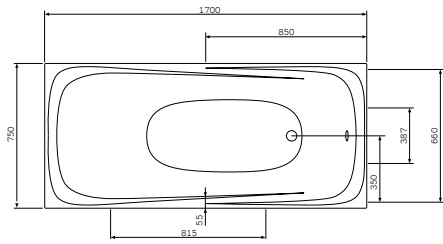

Hit Acrylic bathtubs

Rectangular bath
150 x 70 cm
Capacity 158 l
WTA-150-070W-A

Rectangular bath
170 x 70 cm
Capacity 187 l
WTA-170-070W-A

Sensation Acrylic bathtubs

Rectangular bath
170 x 75 cm
Capacity 210 l
WEA-170-075W-A