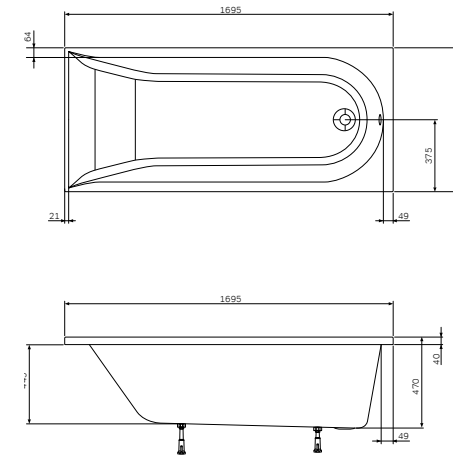

Spirit V2.0

Acrylic bathtubs

Rectangular bath
150 x 70 cm
Capacity 160 l
WSA-150-070W-A

Rectangular bath
170 x 70 cm
Capacity 186 l
WSA-170-070W-A

Rectangular bath
170 x 75 cm
Capacity 205 l
WSA-170-075W-A

Rectangular bath
180 x 80 cm
Capacity 225 l
WSA-180-080W-A