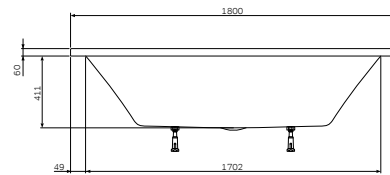

Inspire V2.0 Acrylic bathtubs

Rectangular bath
170 x 75 cm
Capacity 195 l
WIA-170-075W-A