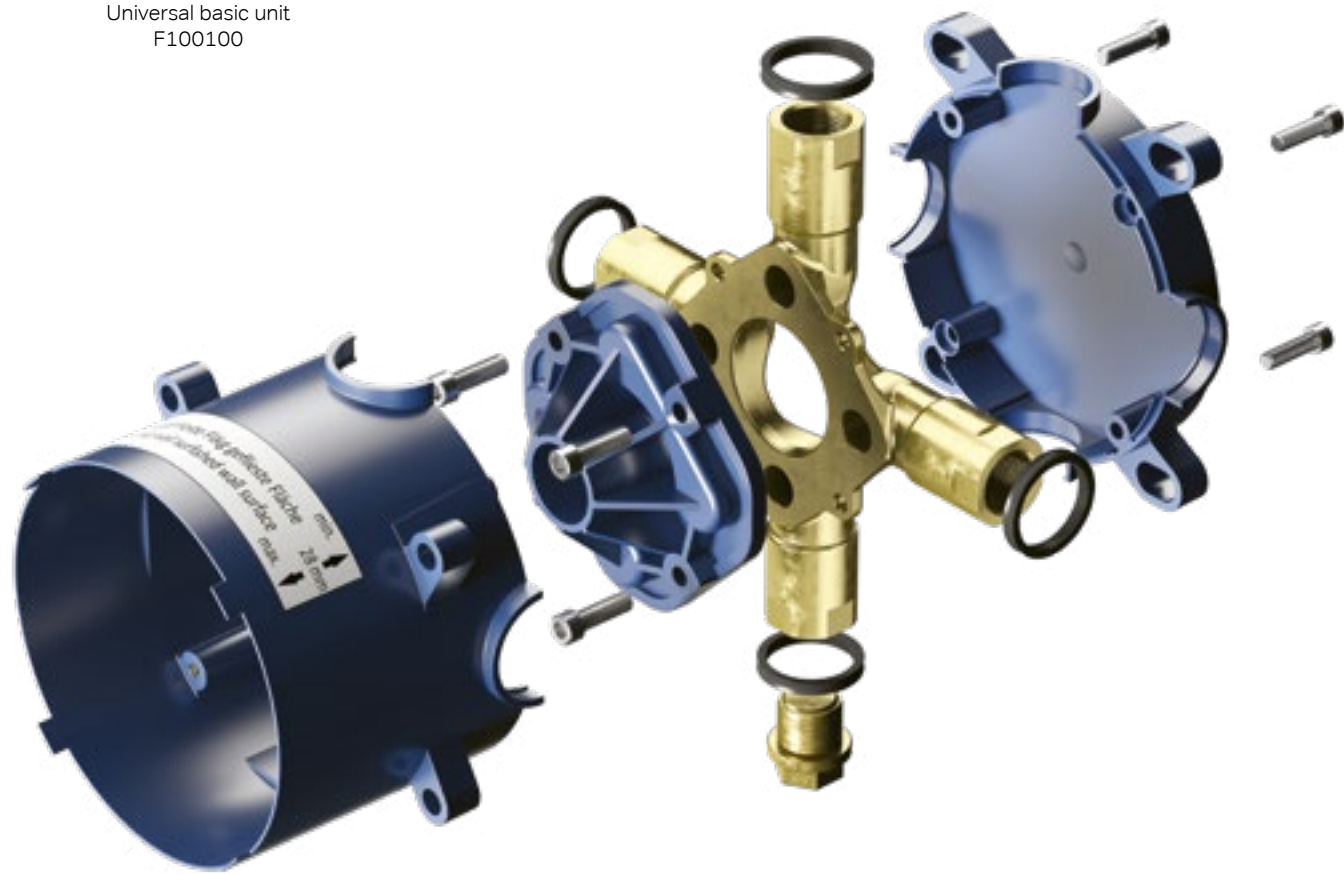

Innovation Multidock

MultiDock is an absolute innovation from AM.PM. and, probably, the most faultless solution on the market. It's a multi-purpose module matching any functional element including thermostatic mixers. Speed of installation is just one of the benefits that makes MultiDock different from its competitors. While working on MultiDock, we thoroughly analysed the needs of our customers and professional plumbers, gathered the best, newest engineering construction and created a product that surpasses all others of its kind.