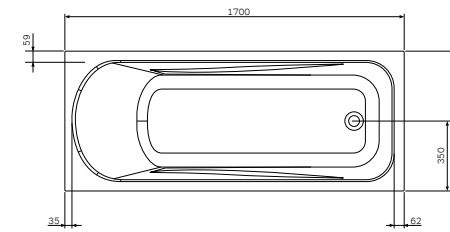

Hit Acrylic bathtubs

Rectangular bath
150 x 70 cm
Capacity 158 l
WTA-150-070W-A