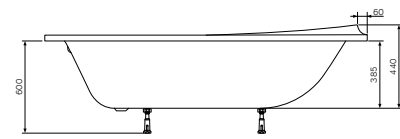

Sensation Acrylic bathtubs

Rectangular bath
170 x 75 cm
Capacity 210 l
WEA-170-075W-A