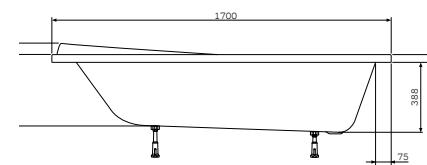

Like Acrylic bathtubs

Rectangular bath
150 x 70 cm
Capacity 163 l
WLA-150-070W-A