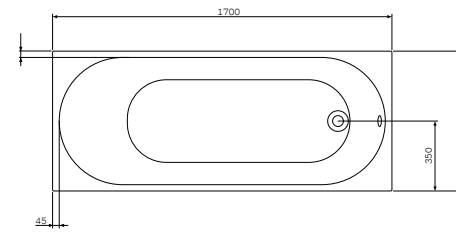

X-Joy Acrylic bathtubs

Rectangular bath
150 x 70 cm
Capacity 156 l
WXA-150-070W-A