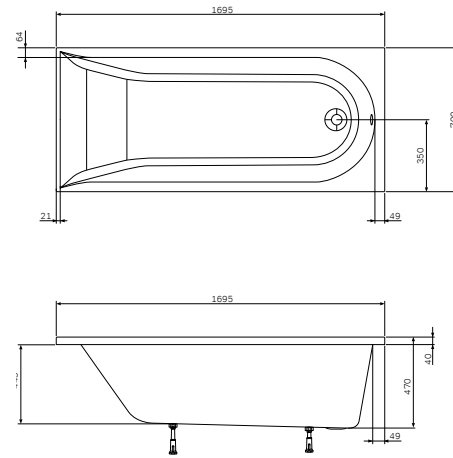

Spirit V2.0

Acrylic bathtubs

Rectangular bath
150 x 70 cm
Capacity 160 l
WSA-150-070W-A

Rectangular bath
170 x 70 cm
Capacity 186 l
WSA-170-070W-A

Rectangular bath
170 x 75 cm
Capacity 205 l
WSA-170-075W-A

Rectangular bath
180 x 80 cm
Capacity 225 l
WSA-180-080W-A