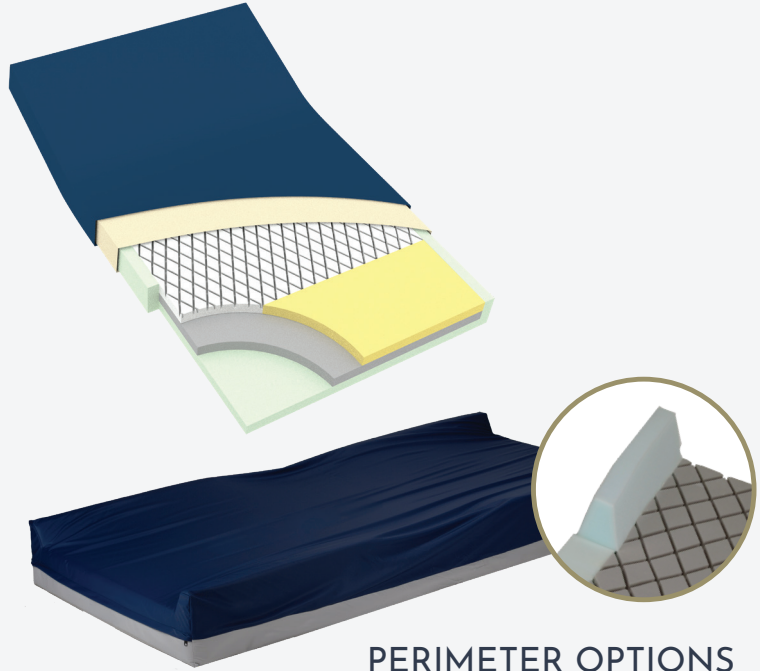

dynarex[®] 
we care like family™

PERIMETER OPTIONS

DYNAREST DELUXE TRI-LAYER FOAM MATTRESS

Redistribution Mattress

10422 – 36" x 80" x 6"

10423 – 36" x 84" x 6"

10424 – 36" x 80" x 6" W/ PERIMETER

- Constructed from three layers of variable density foam
- Meets 16 CFR Part 1632 and Part 1633 Standards for Flammability
- Weight capacity 350 lb.
- 7-year Limited Foam Warranty, 1-year Cover Warranty
- Features non-skid bottom and removable, fluid-resistant, 4-way stretch cover with anti-contamination zipper
- 1 per case