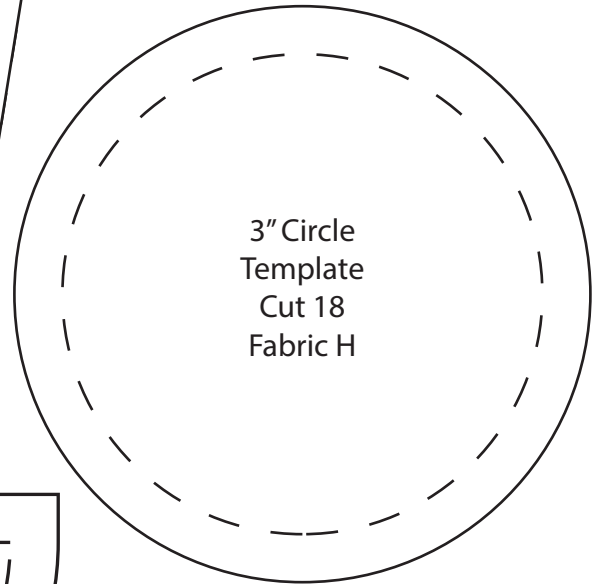

# Dresden Dreams

(Pattern Revisions)

Updated templates.

100% Templates

We recommend using Creative Grids 18 degree Dresden Ruler  
for this project in place of the \* Templates above  
This ruler is available on our website [www.TheWhimsicalWorkshop.com](http://www.TheWhimsicalWorkshop.com)