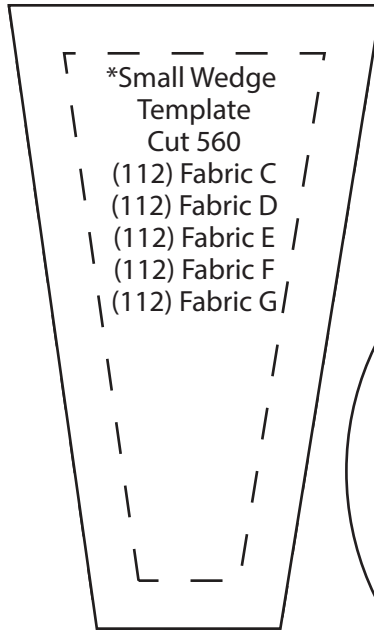

# Dresden Dreams

(Pattern Revisions)

Updated templates.

100% Templates

We recommend using Creative Grids 18 degree Dresden Ruler  
for this project in place of the \* Templates above  
This ruler is available on our website [www.TheWhimsicalWorkshop.com](http://www.TheWhimsicalWorkshop.com)