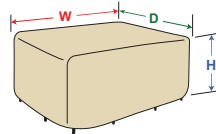

Small Oval/Rectangle
Table & Chairs*
w/8 ties

W=60" D=84" H=36"

CP584

Medium Oval/
Rectangle Table & Chairs*
w/8 ties

W=72" D=102" H=36"

CP699

Large Oval/Rectangle
Table & Chairs*
w/8 ties

W=92" D=128" H=36"