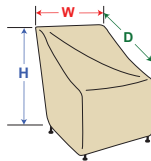

CHAIRS & CHAISES

Protective Covers

Chair

CP115

Dining Chair*

W=28" D=33" H=35"