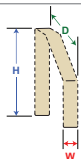

CP405

Modular Extension*
Extends Sectionals

W=12" D=40" H=32"

(E)