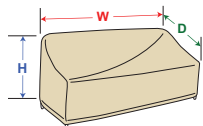

CP733

Large Sofa*

W=85" D=40" H=35"