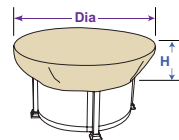

W=45" D=30" H=15"

CP933

Fire Pit/Table/Ottoman*
(fits 50" x 30" rectangle styles)

W=51" D=31" H=12"

CP936

Fire Pit/Table/Ottoman*
(fits 58" x 38" rectangle styles)

W=59" D=39" H=12"

Square

CP922

Square Side Table*

W=27" D=27" H=15"

CP932

Fire Pit/Table/Ottoman*
(fits 42" to 48" square styles)

W=49" D=49" H=12"

Round

CP929

Fire Pit/Table/Ottoman*
(fits 36" to 42" round styles)

Dia=43" H=12"

CP930

Fire Pit/Table/Ottoman*
(fits 48" to 54" round styles)

Dia=55" H=12"

*with elastic, spring cinch lock and storage pouch.

The Treasure Garden Protective Furniture Covers are made with RhinoWeave[®], a Treasure Garden exclusive. Designed to be durable, breathable, and water resistant and will not crack or peel like vinyl.