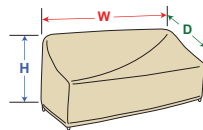

CP742

X-Large Loveseat*

W=69" D=42" H=43"

Sofa

CP723

Sofa*

W=80" D=35" H=35"

CP733