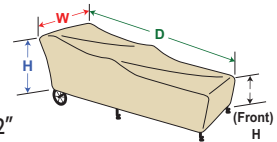

Bar Height Chair*

W=28" D=33" H=49"

Chaise

CP119S

Small Chaise*

w/4 ties

W=32" D=80" H=42"
(20" H - Front)

CP119L