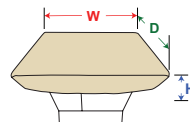

CP922

Square Side Table*

W=27" D=27" H=15"

CP932

Fire Pit/Table/Ottoman*
(fits 42" to 48" square styles)

W=49" D=49" H=12"

Round

CP929