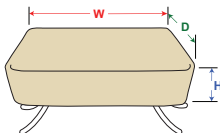

CP923

Medium Rectangle
Fire Pit/Table/Ottoman*

W=45" D=30" H=15"