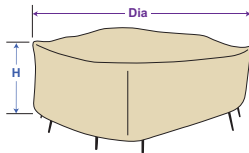

Protective Covers

Round/Square

CP531

36" Round/Square Bistro
Table & Chairs*
w/4 ties

Dia=48" H=25"

CP551

48" Round/Square
Table & Chairs*
w/4 ties

Dia=84" H=36"

CP571

54" Round/Square
Table & Chairs*
w/6 ties

Dia=92" H=36"

CP590

60" Round/Square
Table & Chairs*
w/8 ties

Dia=108" H=36"

Oval/Rectangle

CP586

Small Oval/Rectangle
Table & Chairs*
w/8 ties

W=60" D=84" H=36"

CP584

Medium Oval/
Rectangle Table & Chairs*
w/8 ties

W=72" D=102" H=36"

CP699

Large Oval/Rectangle
Table & Chairs*
w/8 ties

W=92" D=128" H=36"