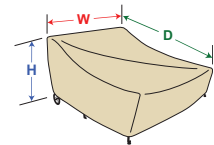

Large Chaise*

w/4 ties

W=36" D=86" H=42"
(20" H - Front)

CP130

Double Chaise*

w/4 ties

W=61" D=86" H=42"

*with elastic, spring cinch lock and storage pouch.

UMBRELLA COVERS

Protective Covers

Market Umbrella

CP901

Umbrella

(fits 6', 7.5', 8.5')

H=60" W=7" W=18"

CP902