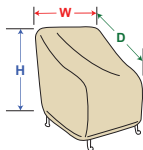

Small Oval/Rectangle
Table & Chairs*
w/8 ties

W=60" D=84" H=36"

CP584

Medium Oval/
Rectangle Table & Chairs*
w/8 ties

W=72" D=102" H=36"

CP699

Large Oval/Rectangle
Table & Chairs*
w/8 ties

W=92" D=128" H=36"

CP697

X-Large Oval/Rectangle
Table & Chairs*
w/8 ties

W=96" D=180" H=36"

*with elastic, spring cinch lock and storage pouch.

DEEP SEATING

Protective Covers

Lounge Chair

CP711

Lounge Chair*

W=33" D=35" H=35"

CP712

Large Lounge Chair*

W=36" D=40" H=35"

CP741

X-Large Lounge Chair*

W=43" D=42" H=43"