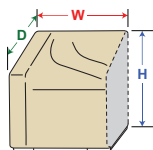

(R)

CP402

Modular Armless*
(Middle)

Fits Middle Sectional

W=28" D=40" H=32"

(M)

CP403

Modular Left End*
(Right Facing)