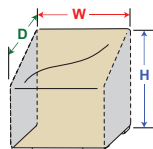

(R)

CP402

Modular Armless*
(Middle)

Fits Middle Sectional

W=28" D=40" H=32"

(M)

CP403

Modular Left End*
(Right Facing)