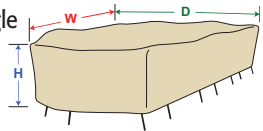

CP697

X-Large Oval/Rectangle
Table & Chairs*
w/8 ties

W=96" D=180" H=36"

*with elastic, spring cinch lock and storage pouch.