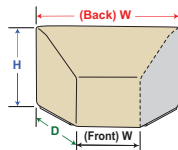

Modular Extension*
Extends Sectionals

W=12" D=40" H=32"

(E)

Wedge

CP406-R

Modular Wedge Right End*
(Left Facing)

Fits Wedge End Sectional

W=52" D=40" H=32"

(28" W - Front)

(WR)

CP406-C

Modular Wedge*
(Center)

Fits Wedge Corner Sectional

W=52" D=40" H=32"

(28" W - Front)

(WC)