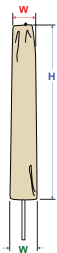

(R)

CP402

Modular Armless*
(Middle)

Fits Middle Sectional

W=28" D=40" H=32"

(M)

CP403

Modular Left End*
(Right Facing)

Fits End Sectional

W=32" D=40" H=32"

(L)

CP404

Modular Corner*
Fits Corner Sectional

W=40" D=40" H=32"

(C)

CP405

(28" W - Front)

(WR)

CP406-C

Modular Wedge*
(Center)

Fits Wedge Corner Sectional

W=52" D=40" H=32"

(28" W - Front)

(WC)

Large Umbrella

(fits 9', 10', 11')

H=72" W=11" W=23"

CP910

X-Large Umbrella

(fits 8'x10', 8'x11', 10'x13', 13')

H=110" W=17" W=22"

Cantilever Umbrella