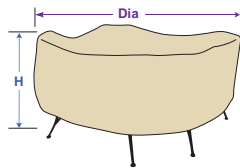

CP406-L

Modular Wedge Left End*
(Right Facing)

Fits Wedge End Sectional

W=52" D=40" H=32"

(28" W - Front)

(WL)

*with elastic & spring cinch lock.

DINING TABLES

Protective Covers

Round/Square

CP531

36" Round/Square Bistro
Table & Chairs*
w/4 ties

Dia=48" H=25"

CP551

48" Round/Square
Table & Chairs*
w/4 ties

Dia=84" H=36"

CP571

54" Round/Square
Table & Chairs*
w/6 ties

Dia=92" H=36"

CP590

60" Round/Square
Table & Chairs*
w/8 ties

Dia=108" H=36"

Oval/Rectangle

CP586