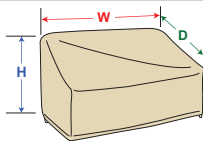

Loveseat

CP720

Loveseat*

W=50" D=35" H=35"

CP722

Large Loveseat*

W=60" D=40" H=35"

Loveseat