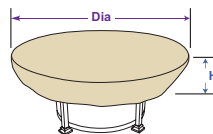

CP922

Square Side Table*

W=27" D=27" H=15"

CP932

Fire Pit/Table/Ottoman*
(fits 42" to 48" square styles)

W=49" D=49" H=12"

Round

CP929

Fire Pit/Table/Ottoman*
(fits 36" to 42" round styles)

Dia=43" H=12"

CP930

Fire Pit/Table/Ottoman*
(fits 48" to 54" round styles)

Dia=55" H=12"

*with elastic, spring cinch lock and storage pouch.

The Treasure Garden Protective Furniture Covers are made with RhinoWeave[®], a Treasure Garden exclusive. Designed to be durable, breathable, and water resistant and will not crack or peel like vinyl.