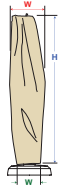

(R)

CP402

Modular Armless*
(Middle)

Fits Middle Sectional

W=28" D=40" H=32"

(M)

CP403

Modular Left End*
(Right Facing)

Fits End Sectional

W=32" D=40" H=32"

(L)

CP404

Modular Corner*
Fits Corner Sectional

W=40" D=40" H=32"

(C)

CP405

Large Umbrella

(fits 9', 10', 11')

H=72" W=11" W=23"

CP910

X-Large Umbrella

(fits 8'x10', 8'x11', 10'x13', 13')

H=110" W=17" W=22"

Cantilever Umbrella

CP912

AG19 Cantilever style

(fits 8', 9', 10')

H=88" W=27" W=18"

CP908

AG28 Cantilever style

(fits 10', 11')

H=112" W=34" W=24"