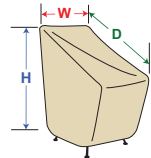

Chair

CP115

Dining Chair*

W=28" D=33" H=35"

CP116

Counter Height Chair*

W=28" D=33" H=43"

CP117

Bar Height Chair*

W=28" D=33" H=49"

Chaise

CP119S

Small Chaise*

w/4 ties

W=32" D=80" H=42"
(20" H - Front)

CP119L