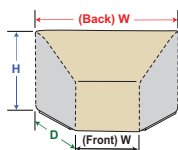

(28" W - Front)

(WR)

CP406-C

Modular Wedge*
(Center)

Fits Wedge Corner Sectional

W=52" D=40" H=32"

(28" W - Front)

(WC)

CP406-L

Modular Wedge Left End*
(Right Facing)

Fits Wedge End Sectional

W=52" D=40" H=32"

(28" W - Front)

(WL)

*with elastic & spring cinch lock.

DINING TABLES