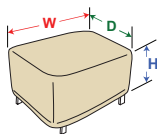

FIRE PITS, OTTOMANS & OCCASIONAL TABLES

Protective Covers

Rectangle

CP938

Small Fire Pit/Table/
Ottoman*

W=36" D=30" H=18"

CP923

Medium Rectangle
Fire Pit/Table/Ottoman*