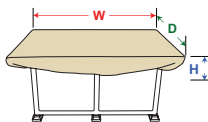

CP933

Fire Pit/Table/Ottoman*
(fits 50" x 30" rectangle styles)

W=51" D=31" H=12"