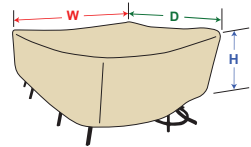

Small Oval/Rectangle
Table & Chairs*
w/8 ties

W=60" D=84" H=36"

CP584

Medium Oval/
Rectangle Table & Chairs*
w/8 ties

W=72" D=102" H=36"

CP699

Large Oval/Rectangle
Table & Chairs*
w/8 ties

W=92" D=128" H=36"

CP697

X-Large Oval/Rectangle
Table & Chairs*
w/8 ties

W=96" D=180" H=36"

*with elastic, spring cinch lock and storage pouch.

DEEP SEATING

Protective Covers

Lounge Chair

CP711