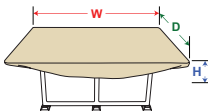

W=45" D=30" H=15"

CP933

Fire Pit/Table/Ottoman*
(fits 50" x 30" rectangle styles)

W=51" D=31" H=12"

CP936

Fire Pit/Table/Ottoman*
(fits 58" x 38" rectangle styles)

W=59" D=39" H=12"

Square