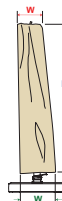

(R)

CP402

Modular Armless*
(Middle)

Fits Middle Sectional

W=28" D=40" H=32"

(M)

CP403

Modular Left End*
(Right Facing)

Fits End Sectional

W=32" D=40" H=32"

(L)

CP404

Modular Corner*
Fits Corner Sectional

W=40" D=40" H=32"

(C)

CP405

(28" W - Front)

(WR)

CP406-C

Modular Wedge*
(Center)

Fits Wedge Corner Sectional

W=52" D=40" H=32"

(28" W - Front)

(WC)

CP955

AG25T Cantilever style

(fits 10', 11.5')

H=98" W=21"

CP920

AKZP Cantilever style

(fits 10', 11', 10'x13', 13')

H=104" W=23" W=27"