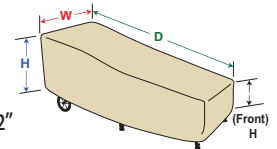

CP119L

Large Chaise*

w/4 ties

W=36" D=86" H=42"
(20" H - Front)