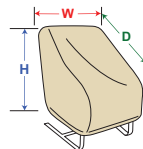

Lounge Chair*

W=33" D=35" H=35"

CP712

Large Lounge Chair*

W=36" D=40" H=35"

CP741

X-Large Lounge Chair*

W=43" D=42" H=43"

Loveseat

CP720

Loveseat*

W=50" D=35" H=35"

CP722

Large Loveseat*

W=60" D=40" H=35"

Loveseat