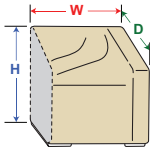

CP403

Modular Left End*
(Right Facing)

Fits End Sectional

W=32" D=40" H=32"

(L)