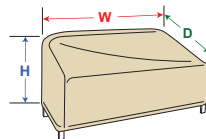

Loveseat

CP742

X-Large Loveseat*

W=69" D=42" H=43"