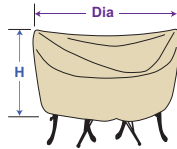

(28" W - Front)

(WR)

CP406-C

Modular Wedge*
(Center)

Fits Wedge Corner Sectional

W=52" D=40" H=32"

(28" W - Front)

(WC)

CP406-L

Modular Wedge Left End*
(Right Facing)

Fits Wedge End Sectional

W=52" D=40" H=32"

(28" W - Front)

(WL)

*with elastic & spring cinch lock.

DINING TABLES

Protective Covers

Round/Square

CP531

36" Round/Square Bistro
Table & Chairs*
w/4 ties

Dia=48" H=25"

CP551

48" Round/Square
Table & Chairs*
w/4 ties

Dia=84" H=36"