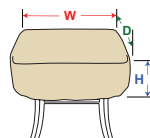

Square

CP922

Square Side Table*

W=27" D=27" H=15"