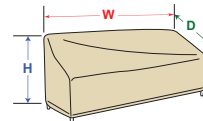

Large Sofa*

W=85" D=40" H=35"

CP743

X-Large Sofa*

W=92" D=42" H=43"

*with elastic, spring cinch lock and storage pouch.

CHAIRS & CHAISES

Protective Covers