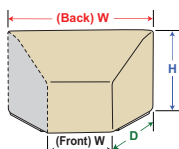

CP406-L

Modular Wedge Left End*
(Right Facing)

Fits Wedge End Sectional

W=52" D=40" H=32"

(28" W - Front)

(WL)

*with elastic & spring cinch lock.

DINING TABLES