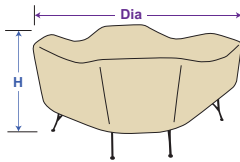

CP406-L

Modular Wedge Left End*
(Right Facing)

Fits Wedge End Sectional

W=52" D=40" H=32"

(28" W - Front)

(WL)

*with elastic & spring cinch lock.

DINING TABLES

Protective Covers

Round/Square

CP531

36" Round/Square Bistro
Table & Chairs*
w/4 ties

Dia=48" H=25"

CP551

48" Round/Square
Table & Chairs*
w/4 ties

Dia=84" H=36"

CP571

54" Round/Square
Table & Chairs*
w/6 ties

Dia=92" H=36"

CP590

60" Round/Square
Table & Chairs*
w/8 ties

Dia=108" H=36"

Oval/Rectangle

CP586