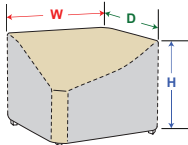

Fits End Sectional

W=32" D=40" H=32"

(L)

CP404

Modular Corner*
Fits Corner Sectional

W=40" D=40" H=32"

(C)

CP405