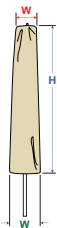

CP902

Large Umbrella

(fits 9', 10', 11')

H=72" W=11" W=23"