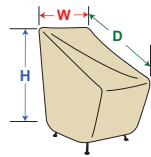

Chair

CP115

Dining Chair*

W=28" D=33" H=35"

CP116

Counter Height Chair*

W=28" D=33" H=43"

CP117

Bar Height Chair*

W=28" D=33" H=49"

Chaise

CP119S

Small Chaise*

w/4 ties

W=32" D=80" H=42"
(20" H - Front)

CP119L