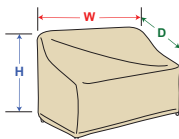

Lounge Chair*

W=33" D=35" H=35"

CP712

Large Lounge Chair*

W=36" D=40" H=35"

CP741

X-Large Lounge Chair*

W=43" D=42" H=43"

Loveseat

CP720

Loveseat*

W=50" D=35" H=35"

CP722

Large Loveseat*

W=60" D=40" H=35"

Loveseat