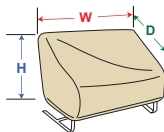

Lounge Chair*

W=33" D=35" H=35"

CP712

Large Lounge Chair*

W=36" D=40" H=35"

CP741

X-Large Lounge Chair*

W=43" D=42" H=43"

Loveseat

CP720

Loveseat*

W=50" D=35" H=35"

CP722

Large Loveseat*

W=60" D=40" H=35"

Loveseat