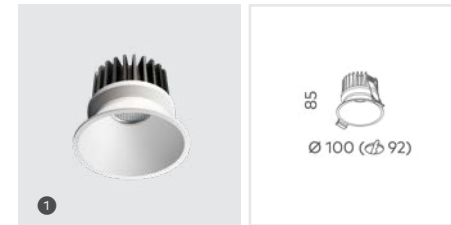

EQ Essential

Downlight

	LED Power	Lumens (at 3000K)	Beam	Weight
1 EQ Essential	10W (250mA)	853lm	60°	350g

Key Information		Design		Performance		Driver	
Mounting	Ceiling Recessed	Product Family	EQ	Lumen efficacy	Up to 92lm/W	Phase Cut	Remote
Finish	<input type="checkbox"/> Textured Black <input type="checkbox"/> Textured White	Material	Powder Coated Aluminium	CRI (Ra/R9)	90+ (R9: >50)	DALI	Remote
LED CCT	<input type="checkbox"/> 3000K <input type="checkbox"/> 4000K	IP Rating	IP44 (Room Side)	UGR	<19	Bluetooth	Remote
Warranty	5 Year	Class Rating	Class II	Lifetime (Ta 25°C)	>59,000h L70B10		
		Insulation Rating	IC-4	Ambient Temperature Range	10°- 30°C		
				SDCM	≤3		
				COI Compliance model requirements	4000K		

EQ Comfort

Downlight

	LED Power	Lumens (at 3000K)	Beam	Weight
1 EQ Comfort	10W (250mA)	804lm	60°	350g

Key Information		Design		Performance		Driver	
Mounting	Ceiling Recessed	Product Family	EQ	Lumen efficacy	Up to 86lm/W	Phase Cut	Remote
Finish	<input type="checkbox"/> Textured Black <input type="checkbox"/> Textured White	Material	Powder Coated Aluminium	CRI (Ra/R9)	90+ (R9: >50)	DALI	Remote
LED CCT	<input type="checkbox"/> 3000K <input type="checkbox"/> 4000K	IP Rating	IP44 (Room Side)	UGR	<16	Bluetooth	Remote
Warranty	5 Year	Class Rating	Class II	Lifetime (Ta 25°C)	>59,000h L70B10		
		Insulation Rating	IC-4	Ambient Temperature Range	10°- 30°C		
				SDCM	≤3		
				COI Compliance model requirements	4000K		