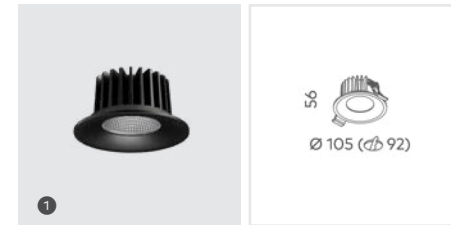

4 Different Models

From residential, multi-residential, to hospitality, there is an EQ for every scenario. With 4 models - Essential, Comfort, Tilt and Tracklight - the EQ Series offers versatile lighting solutions that effortlessly elevate your lighting design. Each model is available in the signature Unios Textured White (RAL9003) and Black (RAL9005) finish.

Performance

The EQ Series is equipped with CRI 90+ to deliver high colour accuracy to any space. True to its name, the EQ Comfort was designed to create the most comfortable of environments with a UGR<16. At the same time, through lens technology, the EQ Track Light offers absolute control over beam spread and the distribution of light on objects and surfaces.

EQ Essential

Downlight

	LED Power	Lumens (at 3000K)	Beam	Weight
1 EQ Essential	10W (250mA)	853lm	60°	350g

Key Information		Design		Performance		Driver	
Mounting	Ceiling Recessed	Product Family	EQ	Lumen efficacy	Up to 92lm/W	Phase Cut	Remote
Finish	<input type="checkbox"/> Textured Black <input type="checkbox"/> Textured White	Material	Powder Coated Aluminium	CRI (Ra/R9)	90+ (R9: >50)	DALI	Remote
LED CCT	<input type="checkbox"/> 3000K <input type="checkbox"/> 4000K	IP Rating	IP44 (Room Side)	UGR	<19	Bluetooth	Remote
Warranty	5 Year	Class Rating	Class II	Lifetime (Ta 25°C)	>59,000h L70B10		
		Insulation Rating	IC-4	Ambient Temperature Range	10°- 30°C		
				SDCM	≤3		
				COI Compliance model requirements	4000K		