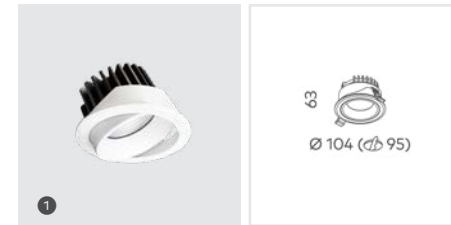

EQ Comfort

Downlight

	LED Power	Lumens (at 3000K)	Beam	Weight
1 EQ Comfort	10W (250mA)	804lm	60°	350g

Key Information		Design		Performance		Driver	
Mounting	Ceiling Recessed	Product Family	EQ	Lumen efficacy	Up to 86lm/W	Phase Cut	Remote
Finish	<input type="checkbox"/> Textured Black <input type="checkbox"/> Textured White	Material	Powder Coated Aluminium	CRI (Ra/R9)	90+ (R9: >50)	DALI	Remote
LED CCT	<input type="checkbox"/> 3000K <input type="checkbox"/> 4000K	IP Rating	IP44 (Room Side)	UGR	<16	Bluetooth	Remote
Warranty	5 Year	Class Rating	Class II	Lifetime (Ta 25°C)	>59,000h L70B10		
		Insulation Rating	IC-4	Ambient Temperature Range	10°- 30°C		
				SDCM	≤3		
				COI Compliance model requirements	4000K		

EQ Tilt

Downlight

	LED Power	Lumens (at 3000K)	Beam	Weight
1 EQ Tilt	10W (250mA)	767lm	60°	350g

Key Information		Design		Performance		Driver	
Mounting	Ceiling Recessed	Product Family	EQ	Lumen efficacy	Up to 84lm/W	Phase Cut	Remote
Finish	<input checked="" type="checkbox"/> Textured Black <input type="checkbox"/> Textured White	Adjustability	20° Tilt	CRI (Ra/R9)	90+ (R9: >50)	DALI	Remote
LED CCT	<input checked="" type="checkbox"/> 3000K <input checked="" type="checkbox"/> 4000K	Material	Powder Coated Aluminium	UGR	<19	Bluetooth	Remote
Warranty	5 Year	IP Rating	IP44 (Room Side)	Lifetime (Ta 25°C)	>59,000h L70B10		
		Class Rating	Class II	Ambient Temperature Range	10°- 30°C		
		Insulation Rating	IC-4	SDCM	≤3		
				COI Compliance model requirements	4000K		