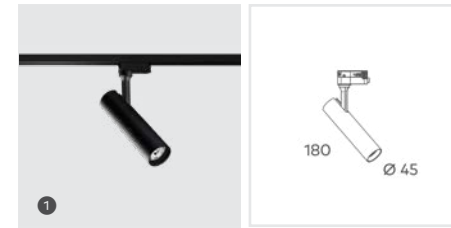

EQ

Tracklight

	LED Power	Lumens (at 3000K)	Beam	Weight
1 EQ Track	10W (250mA)	968lm	40°	370g

Key Information		Design		Performance		Track & Driver Compatibility	
Mounting	Track	Product Family	EQ	Lumen efficacy	Up to 103lm/W	Phase Cut	MX1 Built in, MX3 Built in
Finish	☐ Textured Black ☐ Textured White	Adjustability	355° Rotation, 90° Tilt	CRI (Ra/R9)	90+ (R9: >50)		
LED CCT	☐ 3000K ☐ 4000K	Material	Powder Coated Aluminium	UGR	<19		
Warranty	5 Year	IP Rating	IP20	Lifetime (Ta 25°C)	>59,000h L70B10		
		Class Rating	Class I	Ambient Temperature Range	10°- 30°C		
				SDCM	≤3		
				COI Compliance model requirements	4000K