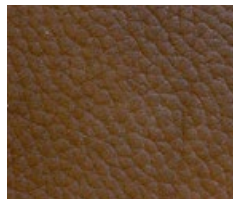

nabuk

cat.5

animal species:

european bovine

finishing:

nabuk grain

tanning:

mineral, chromium salts

thickness:

2,2 - 2,4 mm

col. 76