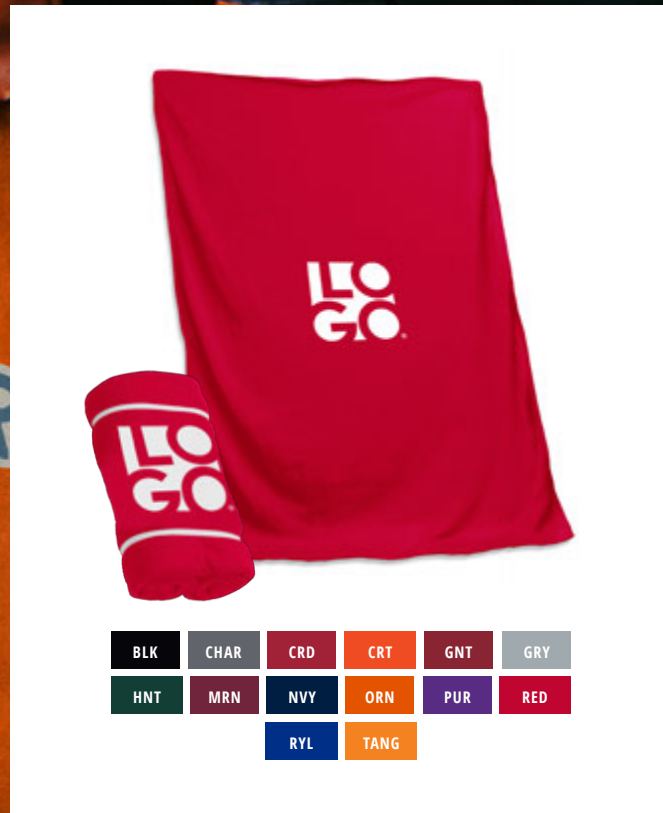

BLK	CHAR	CRD	CRT	GNT	GRY
HNT	MRN	NVY	ORN	PUR	RED
		RYL	TANG