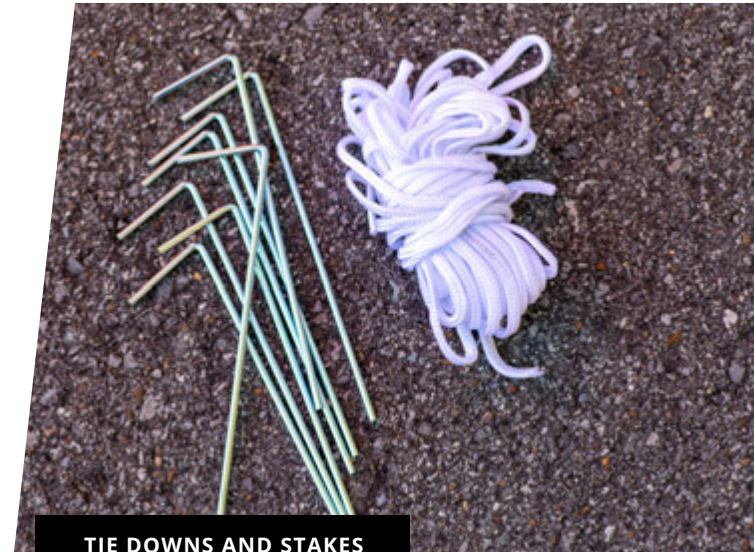

BLK	CRD	GNT	HNT	MRN	NVY
ORN	PUR	RED	RYL	VGS	WHT

INCLUDES

TIE DOWNS AND STAKES

CARRY BAG

"Excellent product! I bought my first canopy in 2004 for tailgating in Columbus and still use it today. I just purchased a 2nd canopy and look forward to using them this fall!"