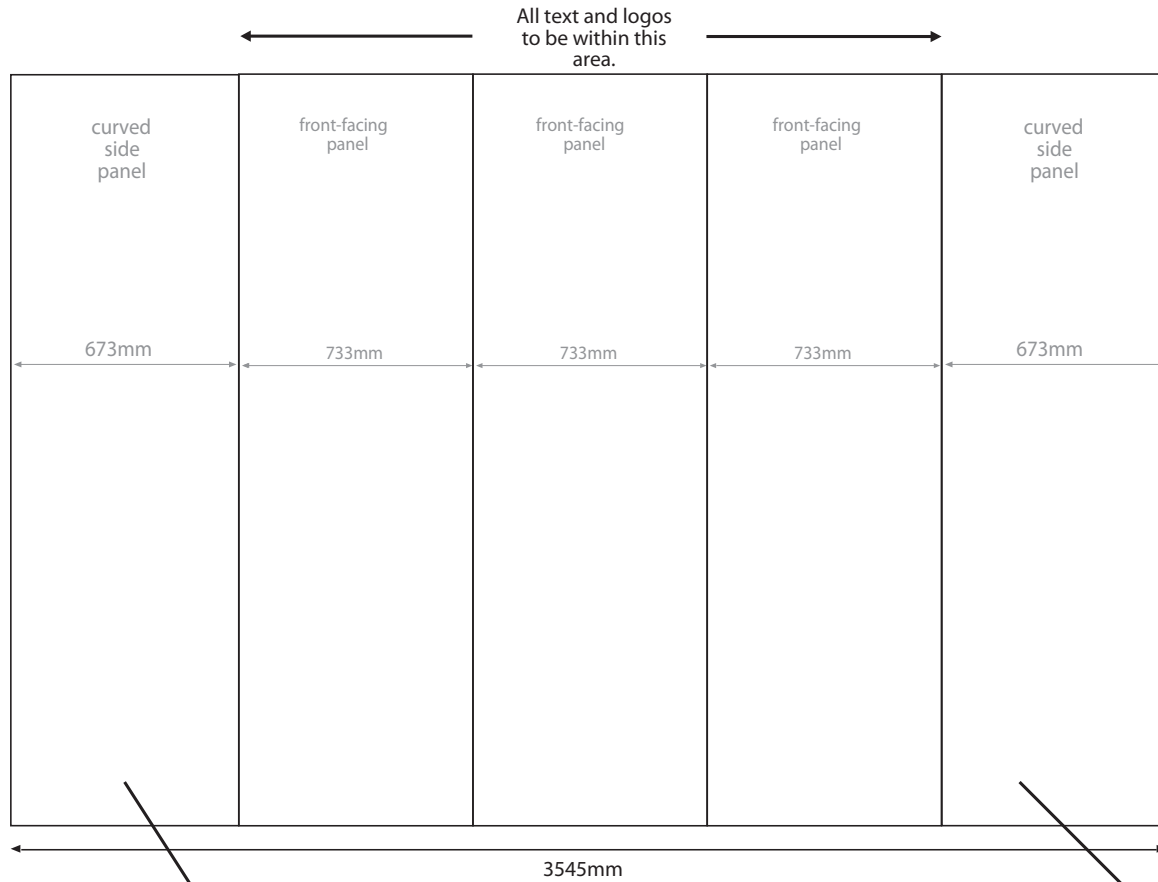

PULLUPSTAND.COM

SPECS FOR 3 STRAIGHT POP UP STAND (FULL WRAP)

curved side panels are normally used to display background image/website spanning downwards.

curved side panels are normally used to display background image/website spanning downwards.