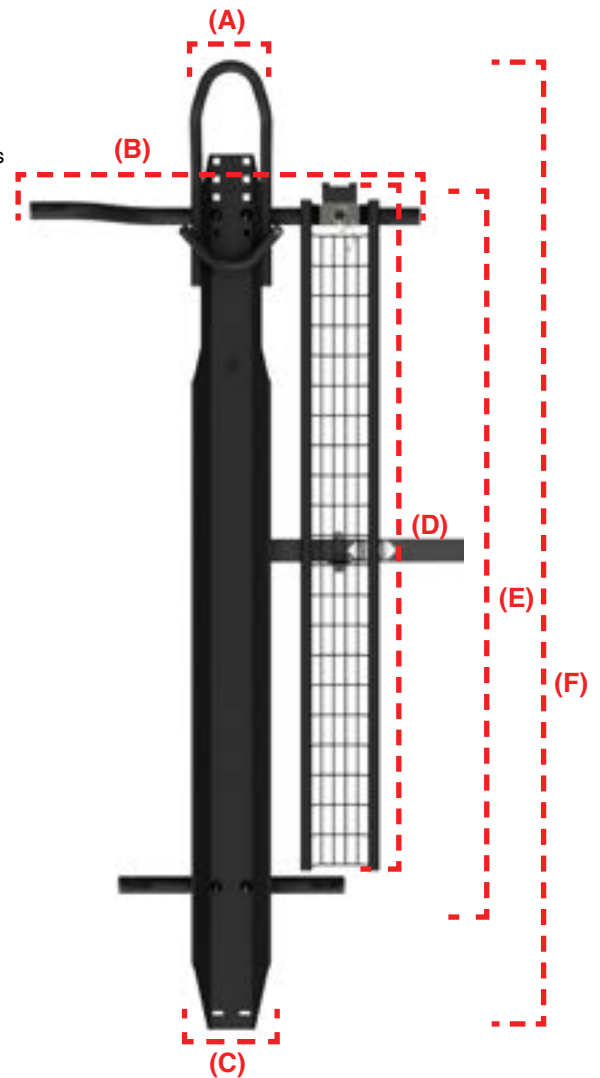

MOTO TOTE®

m3

MOTORCYCLE CARRIER

P/N: MTX3

Scan for more details

MSRP	\$599
Recommended for:	Dirt Bikes, Scooters & More
Weight Capacity*:	500 lbs. (227 kgs.)
Carrier Weight:	59 lbs. (27 kgs.)
(A) Front Tire Width:	Up to 4.75" (120 mm.)
(B) Tie Down Spacing:	29" Front Only (73.5 cm)
(C) Rear Tire Width:	Up to 6" (152 mm.)
(D) Loading Ramp Size:	56" L (142 cm.)
(E) Wheelbase:	Up to 65" (165 cm)
(F) Total Length:	72.5" - 78.5" (184 cm - 199 cm)
Loading Ramp Slope	v17 ° (On Average)
Hitch Type:	Class III or Above 2" Square
Material:	Powder Coated Steel
Finish:	Textured Black Powder Coating