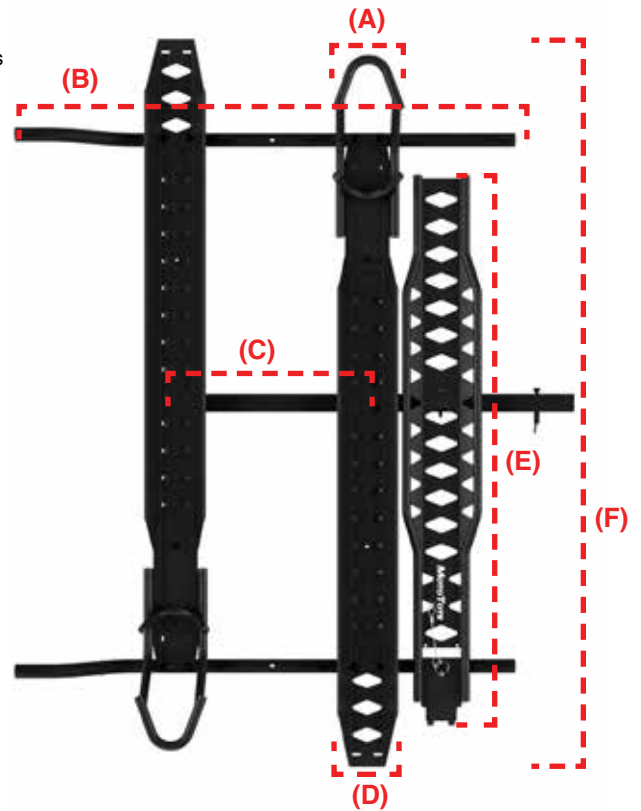

## Max *Dual*

### DOUBLE MOTORCYCLE CARRIER

P/N: MTXMD

Scan for more details

<b>MSRP</b>	\$1,599
<b>Recommended for:</b>	Dirt Bikes, Scooter & More
<b>Weight Capacity*:</b>	600 lbs. (272 kgs.)
<b>Outer Bike Weight Capacity:</b>	250 lbs. (113 kgs.)
<b>Carrier Weight:</b>	101 lbs. (46 kgs.)
<b>(A) Front Tire Width:</b>	Up to 4.75" (120 mm.)
<b>(B) Tie Down Spacing:</b>	25" (63.5 cm)
<b>(C) Distance Between Tracks</b>	20" (51 cm)
<b>(D) Rear Tire Width:</b>	Up to 6" (152 mm)
<b>(E) Wheelbase:</b>	Up to 62" (157 cm)
<b>(F) Total Length:</b>	Up to 78.5" (199 cm)
<b>Hitch Type:</b>	Class III or Above 2" Square
<b>Material:</b>	Powder Coated Steel
<b>Finish:</b>	Textured Black Powder Coating