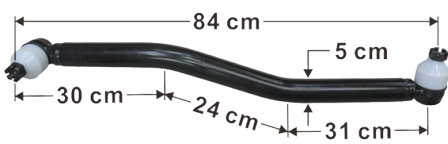

16

17

18

Mechanical Parts

No.	Product	Description
1	11200.116	Air Compressor (FG, GH & FM)
2	ACON1105	Air Conditioning Compressor
3	ACON1131	Air Conditioning Condensor Fan Assy (2003 to 2007)
4	ACON1134	Air Conditioning Condensor Fan Assy (2008 to 2010)
5		Air Conditioning Condensor Fan Assy (2011 On)
6	15700.021	Air Dryer (FC4J, FC7J, FD1J, FD7J, FE7J, FT8J, GD1J & GT1J)
7	15700.021	Air Dryer (FC6J, FD8J, FG8J, FT8J, GH8J & GT8J)
8	12254.006	Air Shift Servo (FD, GD & FE)
9	12254.103	Air Shift Servo (FG & GH)
10	15220.104	Alternator 55 Amp (2003 to 2008)
11	15774.035	Brake Foot Valve (FC4J, FC6J, FD1J, FD8J, FT1J, FT8J, GD1J, GD8J, GT1J & GT8J)
12	15774.040	Brake Foot Valve (FG1J, FG8J, GH1J & GH8J)
13	CM26020	Clutch Master Cylinder
14	11344.061	Drag Link (FC)
15	11344.051	Drag Link (FD)
16	11344.124	Drag Link (FG)
17	11344.112	Drag Link (GH)
18	11344.113	Drag Link (GD)