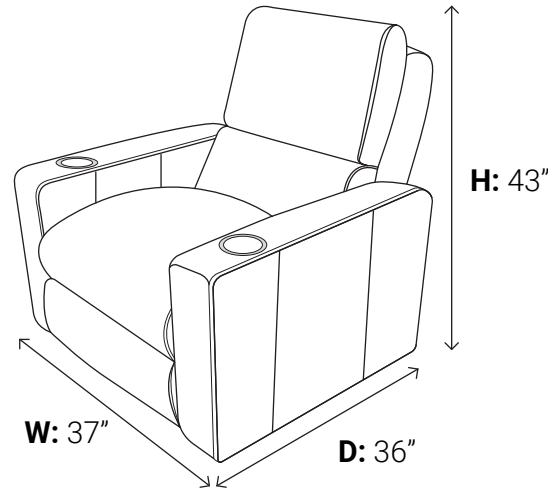

S E A T I N G
D I M E N S I O N S
& C O N F I G U R A T I O N S .

OLIVIER
21"

2 Arm recliner

2 Arm Loveseat

2 Seat Straight

3 Seat Straight

4 Seat Straight

4 Seat Straight Love-Nest

2 Seat Curve

3 Seat Curve

4 Seat Curve Love-Nest

4 Seat Curve

Arm Dimensions

Please note that these renderings are designed to provide you with estimated space requirements.

Vintage Manufacturing products are hand crafted and variations from standard dimensions and appearances can occur.

NOTE: Power mechanisms will raise seat height approximately 2 inches. Power mechanisms **DO NOT** recline as far back as the standard and wallsaver mechanisms.