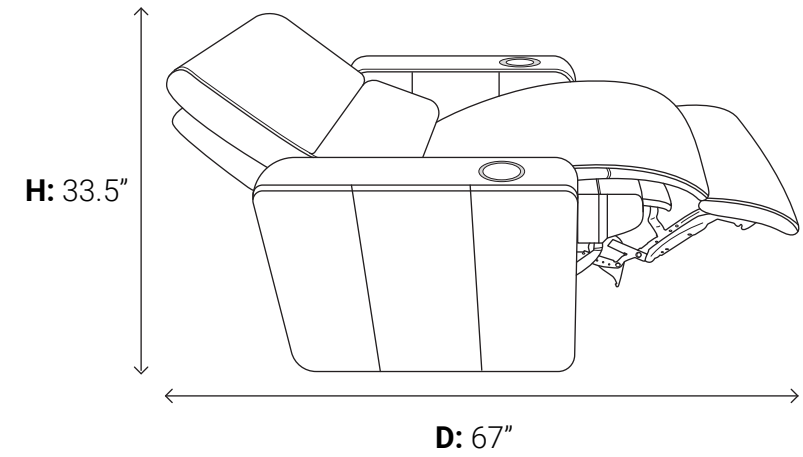

S E A T I N G
D I M E N S I O N S
& C O N F I G U R A T I O N S .

OLIVIER
21"

2 Arm recliner

2 Arm Loveseat

2 Seat Straight

3 Seat Straight

4 Seat Straight

4 Seat Straight Love-Nest

2 Seat Curve

3 Seat Curve

4 Seat Curve Love-Nest

4 Seat Curve

Arm Dimensions

Please note that these renderings are designed to provide you with estimated space requirements.

Vintage Manufacturing products are hand crafted and variations from standard dimensions and appearances can occur.

NOTE: Power mechanisms will raise seat height approximately 2 inches. Power mechanisms **DO NOT** recline as far back as the standard and wallsaver mechanisms.