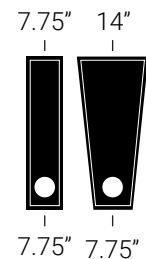

S E A T I N G
D I M E N S I O N S
& C O N F I G U R A T I O N S .

OLIVIER
21"

2 Arm recliner

2 Arm Loveseat

2 Seat Straight

3 Seat Straight

4 Seat Straight

4 Seat Straight Love-Nest

2 Seat Curve

3 Seat Curve

4 Seat Curve Love-Nest

4 Seat Curve

Arm Dimensions

Please note that these renderings are designed to provide you with estimated space requirements.

Vintage Manufacturing products are hand crafted and variations from standard dimensions and appearances can occur.

NOTE: Power mechanisms will raise seat height approximately 2 inches. Power mechanisms **DO NOT** recline as far back as the standard and wallsaver mechanisms.