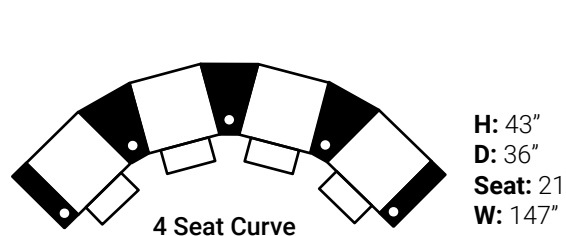

S E A T I N G
D I M E N S I O N S
& C O N F I G U R A T I O N S .

OLIVIER
21"

2 Arm recliner

2 Arm Loveseat

2 Seat Straight

3 Seat Straight

4 Seat Straight

4 Seat Straight Love-Nest

2 Seat Curve

3 Seat Curve

4 Seat Curve Love-Nest

4 Seat Curve

Arm Dimensions

Please note that these renderings are designed to provide you with estimated space requirements.

Vintage Manufacturing products are hand crafted and variations from standard dimensions and appearances can occur.

NOTE: Power mechanisms will raise seat height approximately 2 inches. Power mechanisms **DO NOT** recline as far back as the standard and wallsaver mechanisms.