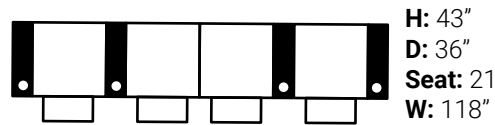

S E A T I N G
D I M E N S I O N S
& C O N F I G U R A T I O N S .

OLIVIER
21"

2 Arm recliner

2 Arm Loveseat

2 Seat Straight

3 Seat Straight

4 Seat Straight

4 Seat Straight Love-Nest

2 Seat Curve

3 Seat Curve

4 Seat Curve Love-Nest

4 Seat Curve

Arm Dimensions

Please note that these renderings are designed to provide you with estimated space requirements.

Vintage Manufacturing products are hand crafted and variations from standard dimensions and appearances can occur.

NOTE: Power mechanisms will raise seat height approximately 2 inches. Power mechanisms **DO NOT** recline as far back as the standard and wallsaver mechanisms.