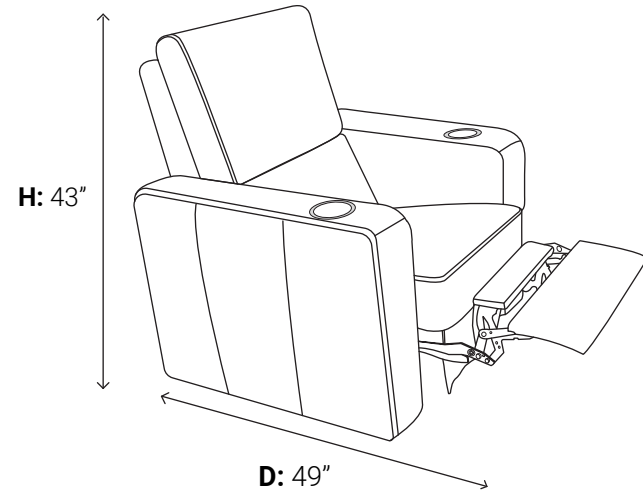

S E A T I N G
D I M E N S I O N S
& C O N F I G U R A T I O N S .

OLIVIER
21"

2 Arm recliner

2 Arm Loveseat

2 Seat Straight

3 Seat Straight

4 Seat Straight

4 Seat Straight Love-Nest

2 Seat Curve

3 Seat Curve

4 Seat Curve Love-Nest

4 Seat Curve

Arm Dimensions

Please note that these renderings are designed to provide you with estimated space requirements.

Vintage Manufacturing products are hand crafted and variations from standard dimensions and appearances can occur.

NOTE: Power mechanisms will raise seat height approximately 2 inches. Power mechanisms **DO NOT** recline as far back as the standard and wallsaver mechanisms.