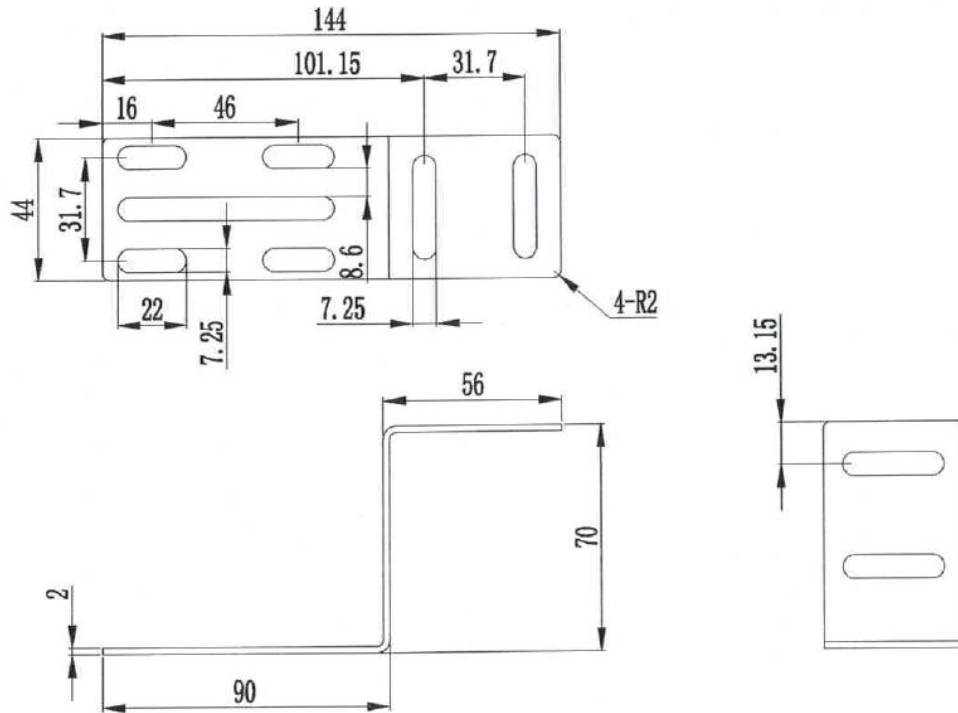

PDU UNIVERSAL MOUNTING BRACKET KIT

PDU UNIVERSAL MOUNTING BRACKET KIT-COMPATIBLE WITH SERVEREDGE PDUs

PART NUMBER: PDU-BKT
 BAR CODE: 9352399003126

PDU BRACKET 1

PDU BRACKET 2