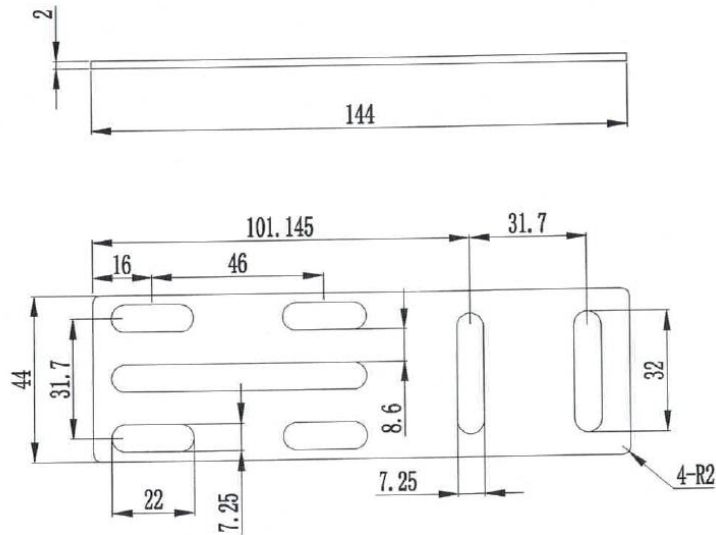

PDU UNIVERSAL MOUNTING BRACKET KIT

PDU UNIVERSAL MOUNTING BRACKET KIT-COMPATIBLE WITH SERVEREDGE PDUs

PART NUMBER: PDU-BKT
 BAR CODE: 9352399003126

PDU BRACKET 1

PDU BRACKET 2