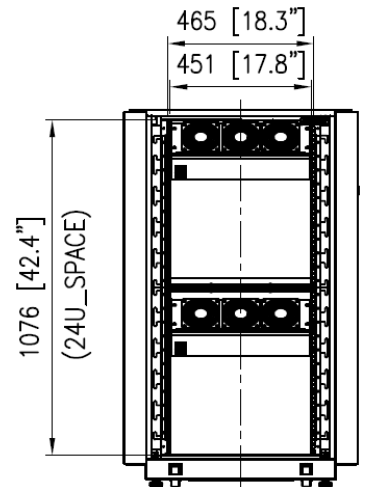

24RU 750MM WIDE & 1135MM DEEP
FULLY ASSEMBLED FREE STANDING PREMIUM
SOUNDPROOF SERVER CABINET

PART NUMBER: DX-24RU-71FS
 BAR CODE:

Fully Assembled

Locking Doors & Side Panels

Rear Panel Mount Fan Unit

Optional 8 Way Horizontal PDU

Top

Bottom

Side

Front

Rear

Front - Door Open

available space for mounting equipment.