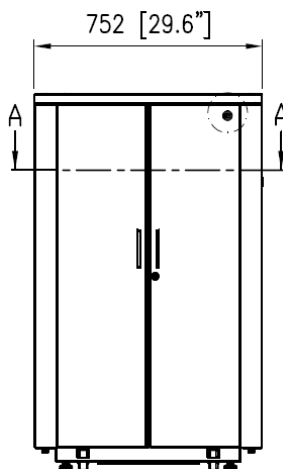

24RU 750MM WIDE & 1135MM DEEP
FULLY ASSEMBLED FREE STANDING PREMIUM
SOUNDPROOF SERVER CABINET

PART NUMBER: DX-24RU-71FS
 BAR CODE:

Fully Assembled

Locking Doors & Side Panels

Rear Panel Mount Fan Unit

Optional 8 Way Horizontal PDU

Top

Bottom

Side

Front

Rear

Front - Door Open

available space for mounting equipment.