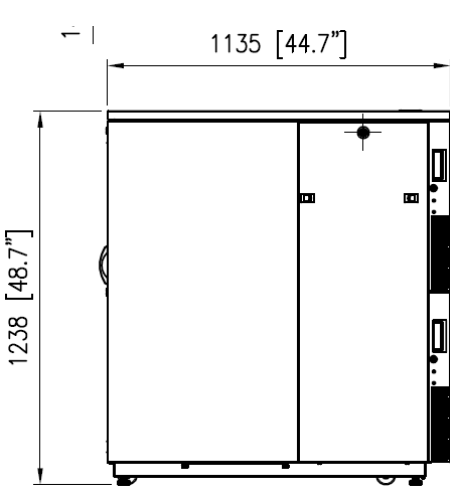

24RU 750MM WIDE & 1135MM DEEP
FULLY ASSEMBLED FREE STANDING PREMIUM
SOUNDPROOF SERVER CABINET

PART NUMBER: DX-24RU-71FS
 BAR CODE:

Fully Assembled

Locking Doors & Side Panels

Rear Panel Mount Fan Unit

Optional 8 Way Horizontal PDU

Top

Bottom

Side

Front

Rear

Front - Door Open

available space for mounting equipment.