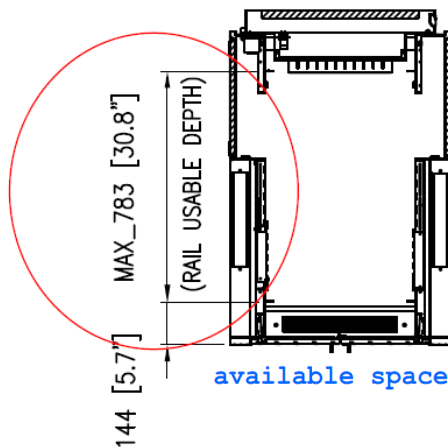

24RU 750MM WIDE & 1135MM DEEP
FULLY ASSEMBLED FREE STANDING PREMIUM
SOUNDPROOF SERVER CABINET

PART NUMBER: DX-24RU-71FS
 BAR CODE:

Fully Assembled

Locking Doors & Side Panels

Rear Panel Mount Fan Unit

Optional 8 Way Horizontal PDU

Top

Bottom

Side

Front

Rear

Front - Door Open

available space for mounting equipment.