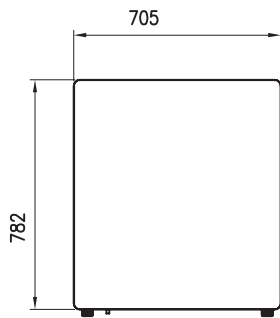

12RU 705MM WIDE & 782MM DEEP FULLY ASSEMBLED ELEMENTARY
SOUNDPROOF FREE STANDING PREMIUM OFFICE SERVER RACK

PART NUMBER: DR-12RU-67FS

Fully
Assembled

Includes 2 x Ultra
Quiet Rear fans

Sound Attenuation
up to 16dB(A)

TOP VIEW

SECTION A-A
FRONT RAIL ADJUSTABLE TO 95, 120, AND 145
FROM INSIDE OF FRONT DOOR

FRONT VIEW

SIDE VIEW

REAR VIEW

BTM VIEW

FRONT VIEW
(Door removed for clarity)