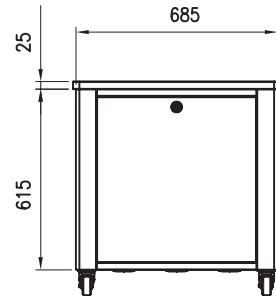

12RU 705MM WIDE & 782MM DEEP FULLY ASSEMBLED ELEMENTARY
SOUNDPROOF FREE STANDING PREMIUM OFFICE SERVER RACK

PART NUMBER: DR-12RU-67FS

Fully
Assembled

Includes 2 x Ultra
Quiet Rear fans

Sound Attenuation
up to 16dB(A)

TOP VIEW

SECTION A-A
FRONT RAIL ADJUSTABLE TO 95, 120, AND 145
FROM INSIDE OF FRONT DOOR

FRONT VIEW

SIDE VIEW

REAR VIEW

BTM VIEW

FRONT VIEW
(Door removed for clarity)