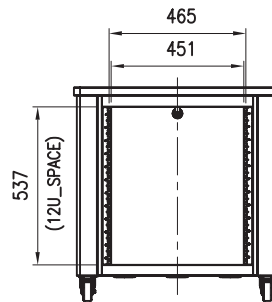

TOP VIEW

SECTION A-A
FRONT RAIL ADJUSTABLE TO 95, 120, AND 145
FROM INSIDE OF FRONT DOOR

FRONT VIEW

SIDE VIEW

REAR VIEW

BTM VIEW

FRONT VIEW
(Door removed for clarity)