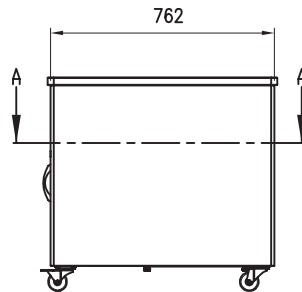

12RU 705MM WIDE & 782MM DEEP FULLY ASSEMBLED ELEMENTARY
SOUNDPROOF FREE STANDING PREMIUM OFFICE SERVER RACK

PART NUMBER: DR-12RU-67FS

Fully
Assembled

Includes 2 x Ultra
Quiet Rear fans

Sound Attenuation
up to 16dB(A)

TOP VIEW

SECTION A-A
FRONT RAIL ADJUSTABLE TO 95, 120, AND 145
FROM INSIDE OF FRONT DOOR

FRONT VIEW

SIDE VIEW

REAR VIEW

BTM VIEW

FRONT VIEW
(Door removed for clarity)