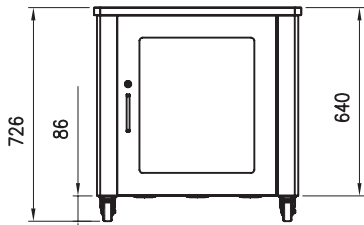

12RU 705MM WIDE & 782MM DEEP FULLY ASSEMBLED ELEMENTARY
SOUNDPROOF FREE STANDING PREMIUM OFFICE SERVER RACK

PART NUMBER: DR-12RU-67FS

Fully
Assembled

Includes 2 x Ultra
Quiet Rear fans

Sound Attenuation
up to 16dB(A)

TOP VIEW

SECTION A-A
FRONT RAIL ADJUSTABLE TO 95, 120, AND 145
FROM INSIDE OF FRONT DOOR

FRONT VIEW

SIDE VIEW

REAR VIEW

BTM VIEW

FRONT VIEW
(Door removed for clarity)