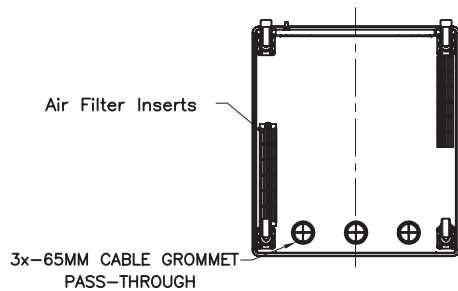

12RU 705MM WIDE & 782MM DEEP FULLY ASSEMBLED ELEMENTARY
SOUNDPROOF FREE STANDING PREMIUM OFFICE SERVER RACK

PART NUMBER: DR-12RU-67FS

Fully
Assembled

Includes 2 x Ultra
Quiet Rear fans

Sound Attenuation
up to 16dB(A)

TOP VIEW

SECTION A-A
FRONT RAIL ADJUSTABLE TO 95, 120, AND 145
FROM INSIDE OF FRONT DOOR

FRONT VIEW

SIDE VIEW

REAR VIEW

BTM VIEW

FRONT VIEW
(Door removed for clarity)