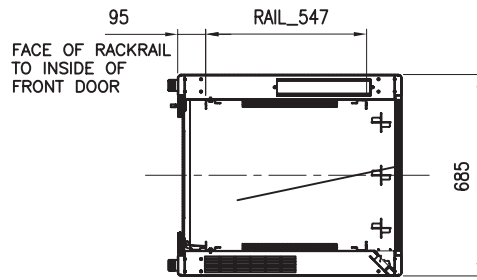

12RU 705MM WIDE & 782MM DEEP FULLY ASSEMBLED ELEMENTARY
SOUNDPROOF FREE STANDING PREMIUM OFFICE SERVER RACK

PART NUMBER: DR-12RU-67FS

Fully
Assembled

Includes 2 x Ultra
Quiet Rear fans

Sound Attenuation
up to 16dB(A)

TOP VIEW

SECTION A-A
FRONT RAIL ADJUSTABLE TO 95, 120, AND 145
FROM INSIDE OF FRONT DOOR

FRONT VIEW

SIDE VIEW

REAR VIEW

BTM VIEW

FRONT VIEW
(Door removed for clarity)