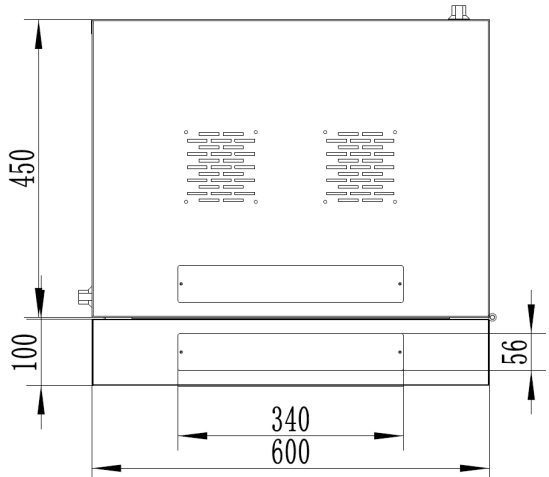

**9RU 600MM WIDE & 550MM DEEP**  
**FULLY ASSEMBLED WALL MOUNT SERVER CABINET**  
**SWING FRAME**

PART NUMBER: **CBN-9RU-66WM**  
 BAR CODE: **9350784001245**

Fully Assembled

Locking Doors & Side Panels

Ventilated for Improved Airflow

Removable Side Panels

Optional Roof Mount Fan Unit

Optional 8 Way Horizontal PDU

Bottom

Rear

Front

Side

Top