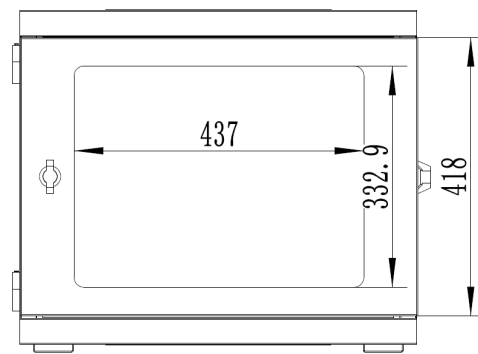

Bottom

Front