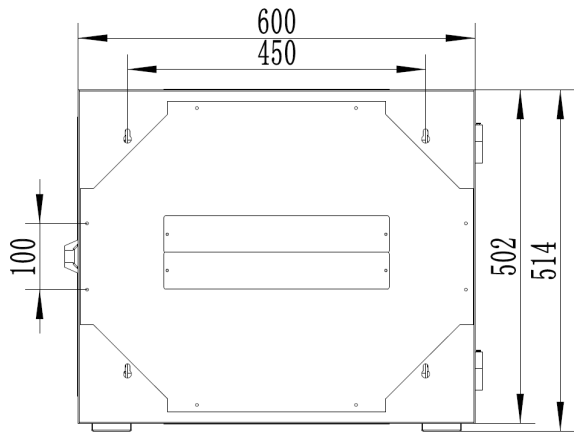

9RU 600MM WIDE & 550MM DEEP
FULLY ASSEMBLED WALL MOUNT SERVER CABINET
SWING FRAME

PART NUMBER: **CBN-9RU-66WM**
BAR CODE: **9350784001245**

Fully Assembled

Locking Doors & Side Panels

Ventilated for Improved Airflow

Removable Side Panels

Optional Roof Mount Fan Unit

Optional 8 Way Horizontal PDU

Rear