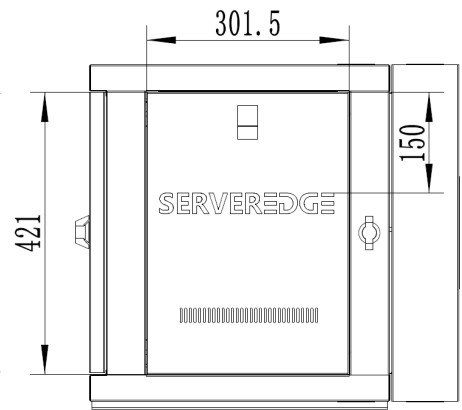

**9RU 600MM WIDE & 550MM DEEP**  
**FULLY ASSEMBLED WALL MOUNT SERVER CABINET**  
**SWING FRAME**

PART NUMBER: **CBN-9RU-66WM**  
 BAR CODE: **9350784001245**

Fully Assembled

Locking Doors & Side Panels

Ventilated for Improved Airflow

Removable Side Panels

Optional Roof Mount Fan Unit

Optional 8 Way Horizontal PDU

Bottom

Rear

Front

Side

Top