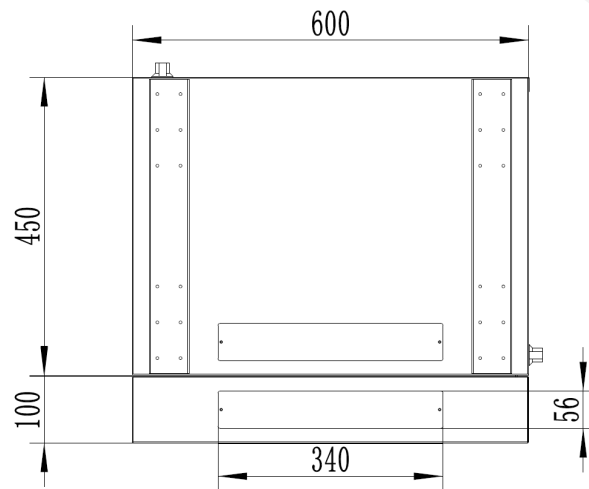

**9RU 600MM WIDE & 550MM DEEP**  
**FULLY ASSEMBLED WALL MOUNT SERVER CABINET**  
**SWING FRAME**

PART NUMBER: **CBN-9RU-66WM**  
 BAR CODE: **9350784001245**

Fully Assembled

Locking Doors & Side Panels

Ventilated for Improved Airflow

Removable Side Panels

Optional Roof Mount Fan Unit

Optional 8 Way Horizontal PDU

Bottom

Rear

Front

Side

Top