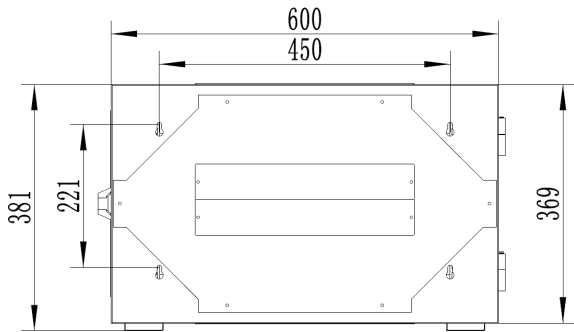

Bottom

Rear