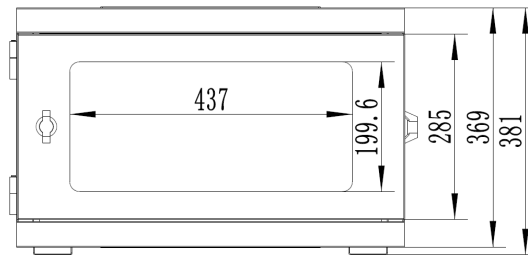

6RU 600MM WIDE & 600MM DEEP
FULLY ASSEMBLED WALL MOUNT SERVER CABINET
SWING FRAME

PART NUMBER: **CBN-6RU-66WM**
BAR CODE: **9350784001252**

Fully Assembled

Locking Doors & Side Panels

Ventilated for Improved Airflow

Removable Side Panels

Optional Roof Mount Fan Unit

Optional 8 Way Horizontal PDU

Front