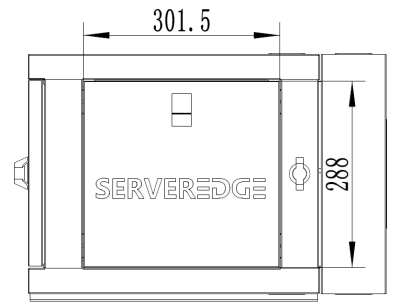

6RU 600MM WIDE & 600MM DEEP
FULLY ASSEMBLED WALL MOUNT SERVER CABINET
SWING FRAME

PART NUMBER: **CBN-6RU-66WM**
BAR CODE: **9350784001252**

Fully Assembled

Locking Doors & Side Panels

Ventilated for Improved Airflow

Removable Side Panels

Optional Roof Mount Fan Unit

Optional 8 Way Horizontal PDU

Side