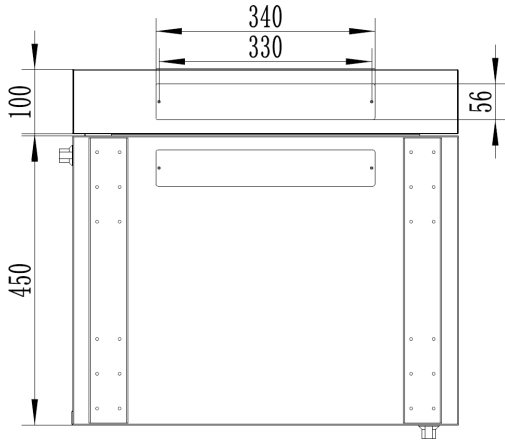

6RU 600MM WIDE & 600MM DEEP
FULLY ASSEMBLED WALL MOUNT SERVER CABINET
SWING FRAME

PART NUMBER: **CBN-6RU-66WM**
 BAR CODE: **9350784001252**

Fully Assembled

Locking Doors & Side Panels

Ventilated for Improved Airflow

Removable Side Panels

Optional Roof Mount Fan Unit

Optional 8 Way Horizontal PDU

Bottom

Rear

Front

Side