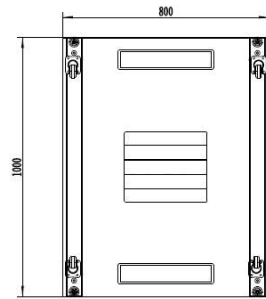

48RU 800MM WIDE & 1000MM DEEP

FULLY ASSEMBLED FREE STANDING SERVER CABINET

PART NUMBER: CBN-48RU-81FS
 BAR CODE: 9350784001146

Fully Assembled

Locking Doors & Side Panels

Perforated Doors for Improved Airflow

Split Side Panels

Included Roof Mount Fan Unit

Included 8 Way Horizontal PDU

Bottom

Side Open

Front

Side

Rear