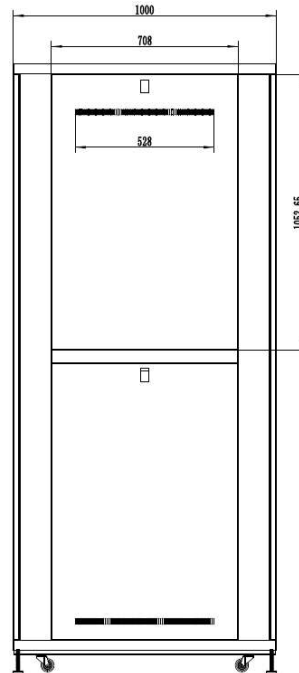

48RU 800MM WIDE & 1000MM DEEP

FULLY ASSEMBLED FREE STANDING SERVER CABINET

PART NUMBER: CBN-48RU-81FS
 BAR CODE: 9350784001146

Fully Assembled

Locking Doors & Side Panels

Perforated Doors for Improved Airflow

Split Side Panels

Included Roof Mount Fan Unit

Included 8 Way Horizontal PDU

Bottom

Side Open

Front

Side

Rear