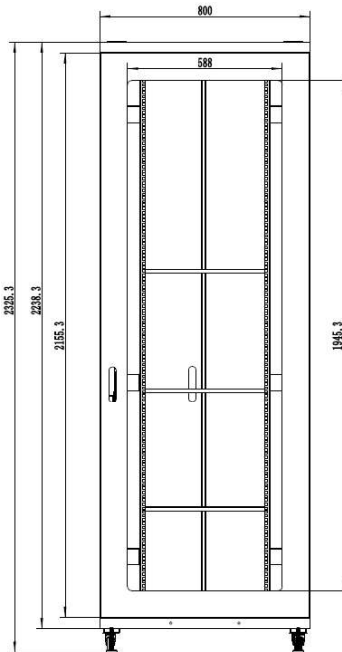

48RU 800MM WIDE & 1000MM DEEP

FULLY ASSEMBLED FREE STANDING SERVER CABINET

PART NUMBER: CBN-48RU-81FS
 BAR CODE: 9350784001146

Fully Assembled

Locking Doors & Side Panels

Perforated Doors for Improved Airflow

Split Side Panels

Included Roof Mount Fan Unit

Included 8 Way Horizontal PDU

Bottom

Side Open

Front

Side

Rear