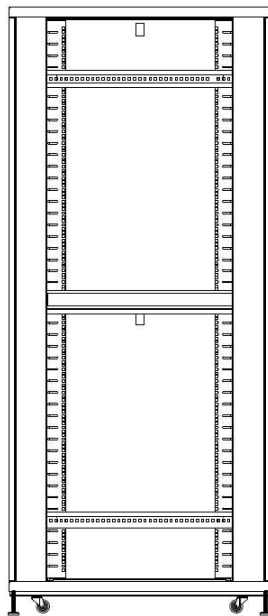

48RU 800MM WIDE & 1000MM DEEP

FULLY ASSEMBLED FREE STANDING SERVER CABINET

PART NUMBER: CBN-48RU-81FS
 BAR CODE: 9350784001146

Fully Assembled

Locking Doors & Side Panels

Perforated Doors for Improved Airflow

Split Side Panels

Included Roof Mount Fan Unit

Included 8 Way Horizontal PDU

Bottom

Side Open

Front

Side

Rear