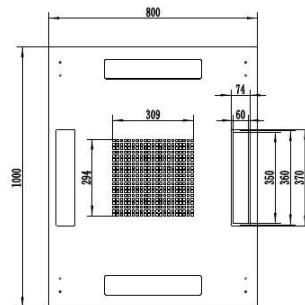

48RU 800MM WIDE & 1000MM DEEP

FULLY ASSEMBLED FREE STANDING SERVER CABINET

PART NUMBER: CBN-48RU-81FS
 BAR CODE: 9350784001146

Fully Assembled

Locking Doors & Side Panels

Perforated Doors for Improved Airflow

Split Side Panels

Included Roof Mount Fan Unit

Included 8 Way Horizontal PDU

Bottom

Side Open

Front

Side

Rear