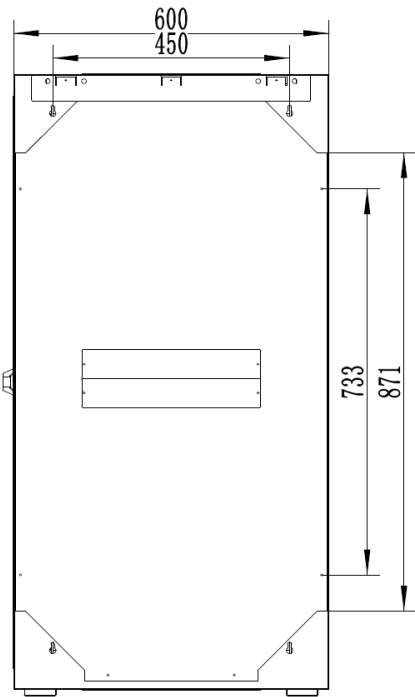

24RU 600MM WIDE & 600MM DEEP
FULLY ASSEMBLED WALL MOUNT SERVER CABINET
FIXED FRAME

PART NUMBER: **CBN-24RU-66SWM**
 BAR CODE: **9350784012005**

Fully Assembled

Locking Doors & Side Panels

Ventilated for Improved Airflow

Removable Side Panels

Optional Roof Mount Fan Unit

Optional 8 Way Horizontal PDU

Bottom

Rear

Front

Side

Top