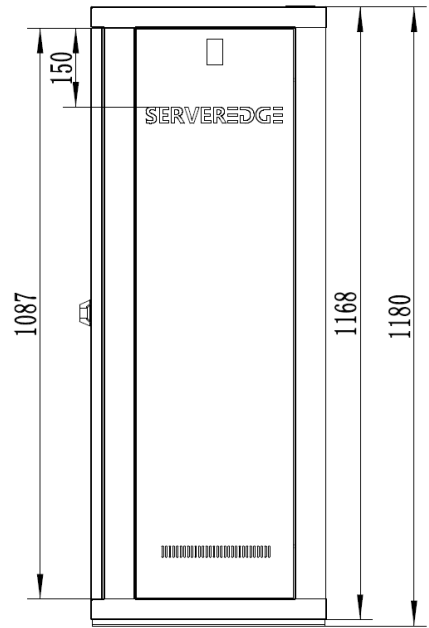

24RU 600MM WIDE & 600MM DEEP
FULLY ASSEMBLED WALL MOUNT SERVER CABINET
FIXED FRAME

PART NUMBER: **CBN-24RU-66SWM**
 BAR CODE: **9350784012005**

Fully Assembled

Locking Doors & Side Panels

Ventilated for Improved Airflow

Removable Side Panels

Optional Roof Mount Fan Unit

Optional 8 Way Horizontal PDU

Bottom

Rear

Front

Side

Top