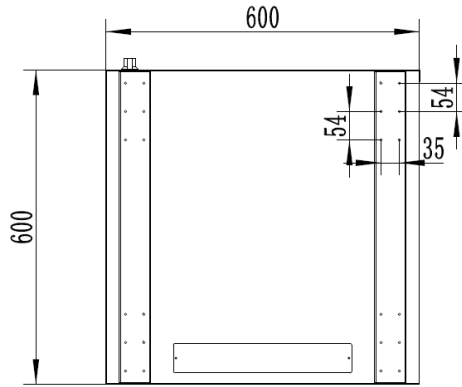

24RU 600MM WIDE & 600MM DEEP
FULLY ASSEMBLED WALL MOUNT SERVER CABINET
FIXED FRAME

PART NUMBER: **CBN-24RU-66SWM**
BAR CODE: **9350784012005**

Fully Assembled

Locking Doors & Side Panels

Ventilated for Improved Airflow

Removable Side Panels

Optional Roof Mount Fan Unit

Optional 8 Way Horizontal PDU

Bottom