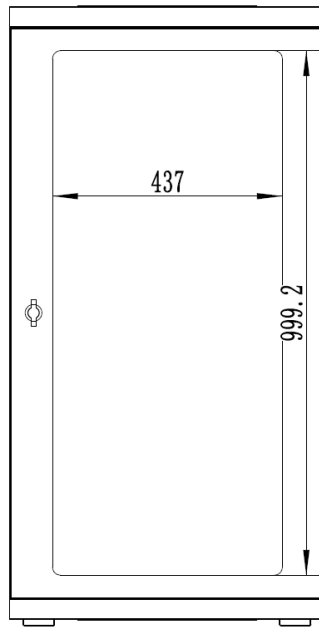

24RU 600MM WIDE & 600MM DEEP
FULLY ASSEMBLED WALL MOUNT SERVER CABINET
FIXED FRAME

PART NUMBER: **CBN-24RU-66SWM**
 BAR CODE: **9350784012005**

Fully Assembled

Locking Doors & Side Panels

Ventilated for Improved Airflow

Removable Side Panels

Optional Roof Mount Fan Unit

Optional 8 Way Horizontal PDU

Bottom

Rear

Front

Side

Top