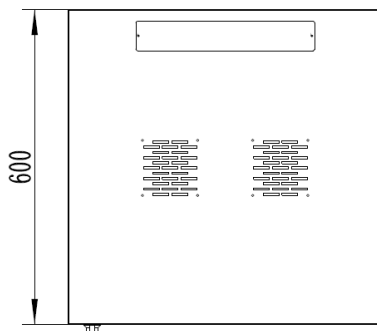

24RU 600MM WIDE & 600MM DEEP
FULLY ASSEMBLED WALL MOUNT SERVER CABINET
FIXED FRAME

PART NUMBER: **CBN-24RU-66SWM**
 BAR CODE: **9350784012005**

Fully Assembled

Locking Doors & Side Panels

Ventilated for Improved Airflow

Removable Side Panels

Optional Roof Mount Fan Unit

Optional 8 Way Horizontal PDU

Bottom

Rear

Front

Side

Top