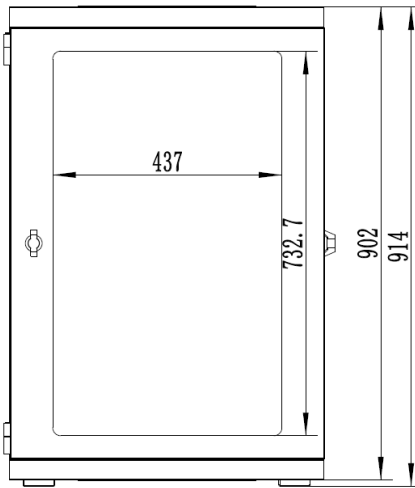

18RU 600MM WIDE & 700MM DEEP
FULLY ASSEMBLED WALL MOUNT SERVER CABINET - LIGHT GREY
SWING FRAME

PART NUMBER: **CBN-18RU-67WMLG**

BAR CODE:

Fully Assembled

Locking Doors & Side Panels

Ventilated for Improved Airflow

Removable Side Panels

Optional Roof Mount Fan Unit

Optional 8 Way Horizontal PDU

Bottom

Rear

Front

Side

Top