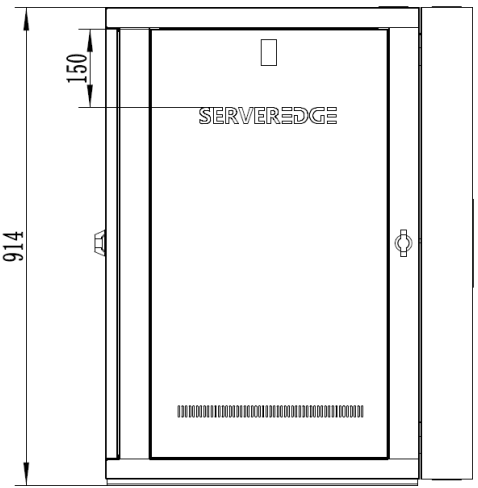

18RU 600MM WIDE & 700MM DEEP
FULLY ASSEMBLED WALL MOUNT SERVER CABINET - LIGHT GREY
SWING FRAME

PART NUMBER: **CBN-18RU-67WMLG**

BAR CODE:

Fully Assembled

Locking Doors & Side Panels

Ventilated for Improved Airflow

Removable Side Panels

Optional Roof Mount Fan Unit

Optional 8 Way Horizontal PDU

Bottom

Rear

Front

Side

Top