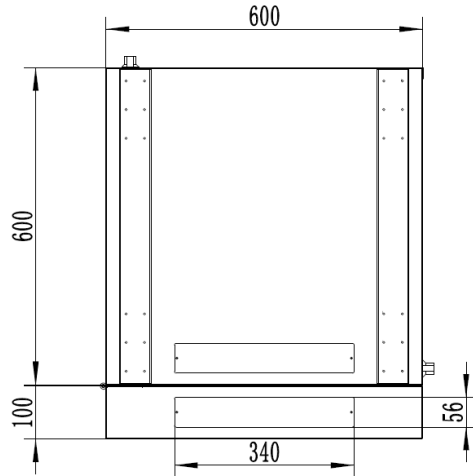

18RU 600MM WIDE & 700MM DEEP
FULLY ASSEMBLED WALL MOUNT SERVER CABINET - LIGHT GREY
SWING FRAME

PART NUMBER: **CBN-18RU-67WMLG**

BAR CODE:

Fully Assembled

Locking Doors & Side Panels

Ventilated for Improved Airflow

Removable Side Panels

Optional Roof Mount Fan Unit

Optional 8 Way Horizontal PDU

Bottom