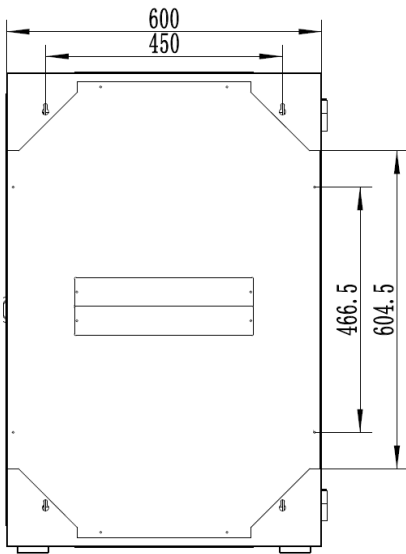

18RU 600MM WIDE & 700MM DEEP
FULLY ASSEMBLED WALL MOUNT SERVER CABINET - LIGHT GREY
SWING FRAME

PART NUMBER: **CBN-18RU-67WMLG**

BAR CODE:

Fully Assembled

Locking Doors & Side Panels

Ventilated for Improved Airflow

Removable Side Panels

Optional Roof Mount Fan Unit

Optional 8 Way Horizontal PDU

Rear