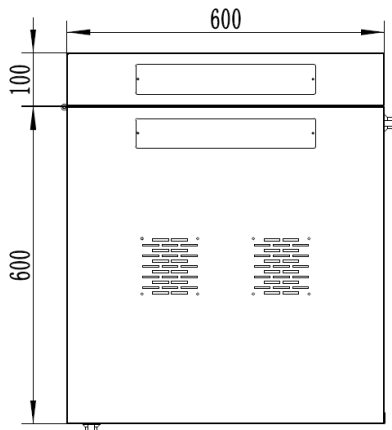

18RU 600MM WIDE & 700MM DEEP
FULLY ASSEMBLED WALL MOUNT SERVER CABINET - LIGHT GREY
SWING FRAME

PART NUMBER: **CBN-18RU-67WMLG**

BAR CODE:

Fully Assembled

Locking Doors & Side Panels

Ventilated for Improved Airflow

Removable Side Panels

Optional Roof Mount Fan Unit

Optional 8 Way Horizontal PDU

Bottom

Rear

Front

Side

Top