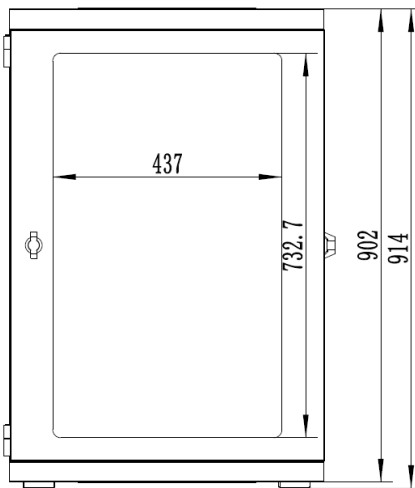

18RU 600MM WIDE & 700MM DEEP
FULLY ASSEMBLED WALL MOUNT SERVER CABINET
SWING FRAME

PART NUMBER: **CBN-18RU-67WM**
 BAR CODE: **9352399002723**

Fully Assembled

Locking Doors & Side Panels

Ventilated for Improved Airflow

Removable Side Panels

Optional Roof Mount Fan Unit

Optional 8 Way Horizontal PDU

Bottom

Rear

Front

Side

Top