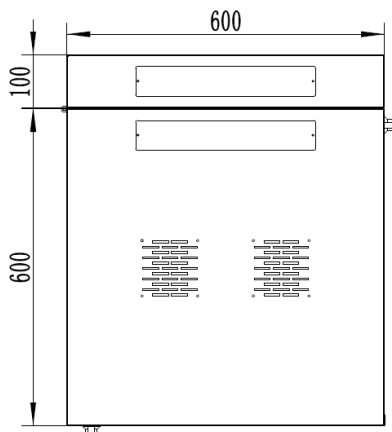

18RU 600MM WIDE & 700MM DEEP
FULLY ASSEMBLED WALL MOUNT SERVER CABINET
SWING FRAME

PART NUMBER: **CBN-18RU-67WM**
 BAR CODE: **9352399002723**

Fully Assembled

Locking Doors & Side Panels

Ventilated for Improved Airflow

Removable Side Panels

Optional Roof Mount Fan Unit

Optional 8 Way Horizontal PDU

Bottom

Rear

Front

Side

Top