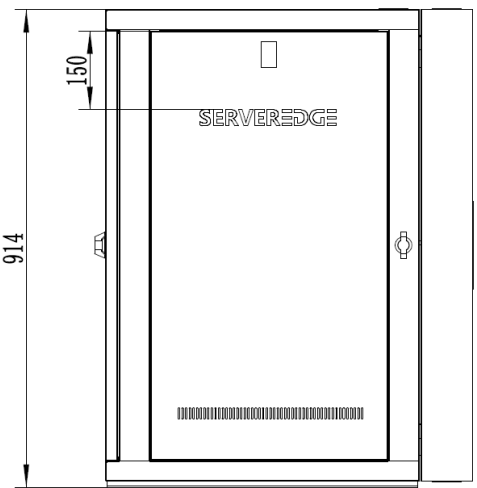

18RU 600MM WIDE & 700MM DEEP
FULLY ASSEMBLED WALL MOUNT SERVER CABINET
SWING FRAME

PART NUMBER: **CBN-18RU-67WM**
 BAR CODE: **9352399002723**

Fully Assembled

Locking Doors & Side Panels

Ventilated for Improved Airflow

Removable Side Panels

Optional Roof Mount Fan Unit

Optional 8 Way Horizontal PDU

Bottom

Rear

Front

Side

Top