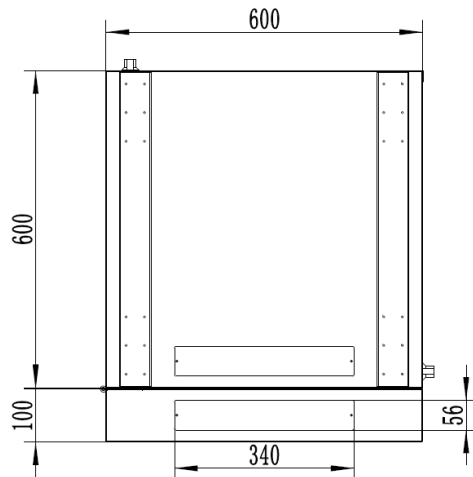

18RU 600MM WIDE & 700MM DEEP
FULLY ASSEMBLED WALL MOUNT SERVER CABINET
SWING FRAME

PART NUMBER: **CBN-18RU-67WM**
BAR CODE: **9352399002723**

Fully Assembled

Locking Doors & Side Panels

Ventilated for Improved Airflow

Removable Side Panels

Optional Roof Mount Fan Unit

Optional 8 Way Horizontal PDU

Bottom