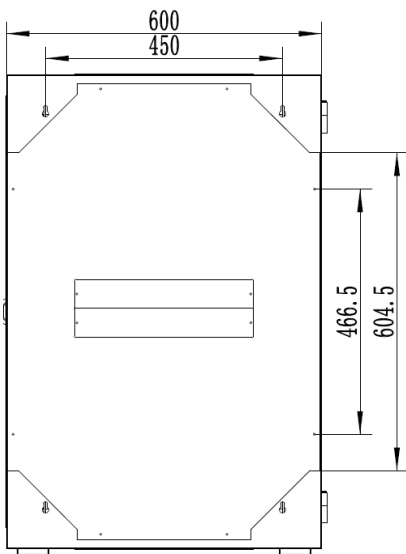

18RU 600MM WIDE & 700MM DEEP
FULLY ASSEMBLED WALL MOUNT SERVER CABINET
SWING FRAME

PART NUMBER: **CBN-18RU-67WM**
BAR CODE: **9352399002723**

Fully Assembled

Locking Doors & Side Panels

Ventilated for Improved Airflow

Removable Side Panels

Optional Roof Mount Fan Unit

Optional 8 Way Horizontal PDU

Rear