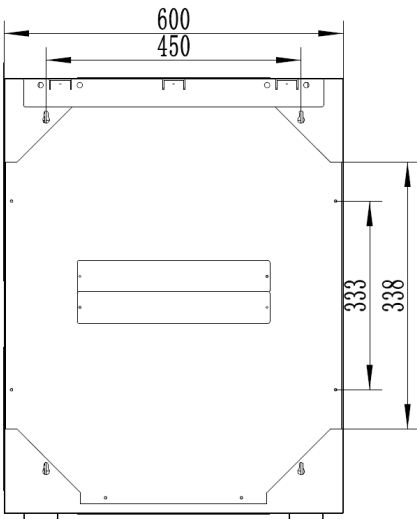

15RU 600MM WIDE & 600MM DEEP
FULLY ASSEMBLED WALL MOUNT SERVER CABINET
FIXED FRAME

PART NUMBER: **CBN-15RU-66SWM**
 BAR CODE: **9350784001207**

Fully Assembled

Locking Doors & Side Panels

Ventilated for Improved Airflow

Removable Side Panels

Optional Roof Mount Fan Unit

Optional 8 Way Horizontal PDU

Bottom

Rear

Front

Side

Top