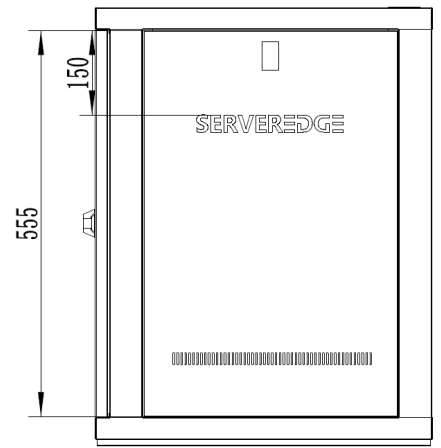

15RU 600MM WIDE & 600MM DEEP
FULLY ASSEMBLED WALL MOUNT SERVER CABINET
FIXED FRAME

PART NUMBER: **CBN-15RU-66SWM**
 BAR CODE: **9350784001207**

Fully Assembled

Locking Doors & Side Panels

Ventilated for Improved Airflow

Removable Side Panels

Optional Roof Mount Fan Unit

Optional 8 Way Horizontal PDU

Bottom

Rear

Front

Side

Top