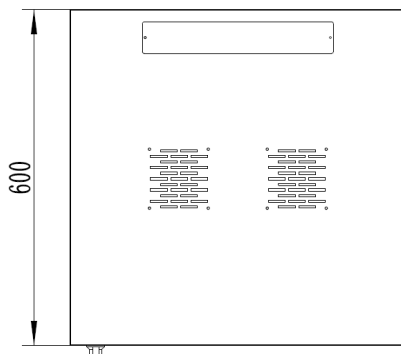

15RU 600MM WIDE & 600MM DEEP
FULLY ASSEMBLED WALL MOUNT SERVER CABINET
FIXED FRAME

PART NUMBER: **CBN-15RU-66SWM**
 BAR CODE: **9350784001207**

Fully Assembled

Locking Doors & Side Panels

Ventilated for Improved Airflow

Removable Side Panels

Optional Roof Mount Fan Unit

Optional 8 Way Horizontal PDU

Bottom

Rear

Front

Side

Top