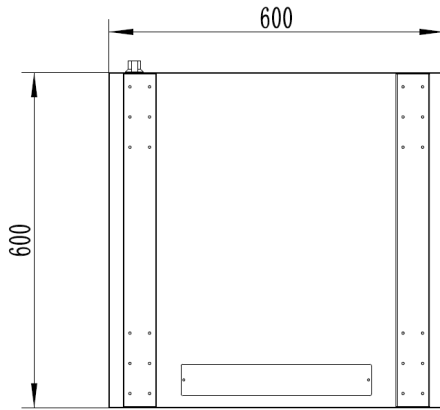

15RU 600MM WIDE & 600MM DEEP
FULLY ASSEMBLED WALL MOUNT SERVER CABINET
FIXED FRAME

PART NUMBER: **CBN-15RU-66SWM**
 BAR CODE: **9350784001207**

Fully Assembled

Locking Doors & Side Panels

Ventilated for Improved Airflow

Removable Side Panels

Optional Roof Mount Fan Unit

Optional 8 Way Horizontal PDU

Bottom

Rear

Front

Side

Top