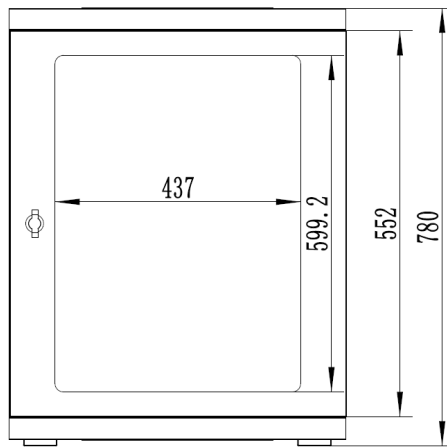

15RU 600MM WIDE & 600MM DEEP
FULLY ASSEMBLED WALL MOUNT SERVER CABINET
FIXED FRAME

PART NUMBER: **CBN-15RU-66SWM**
BAR CODE: **9350784001207**

Fully Assembled

Locking Doors & Side Panels

Ventilated for Improved Airflow

Removable Side Panels

Optional Roof Mount Fan Unit

Optional 8 Way Horizontal PDU

Front