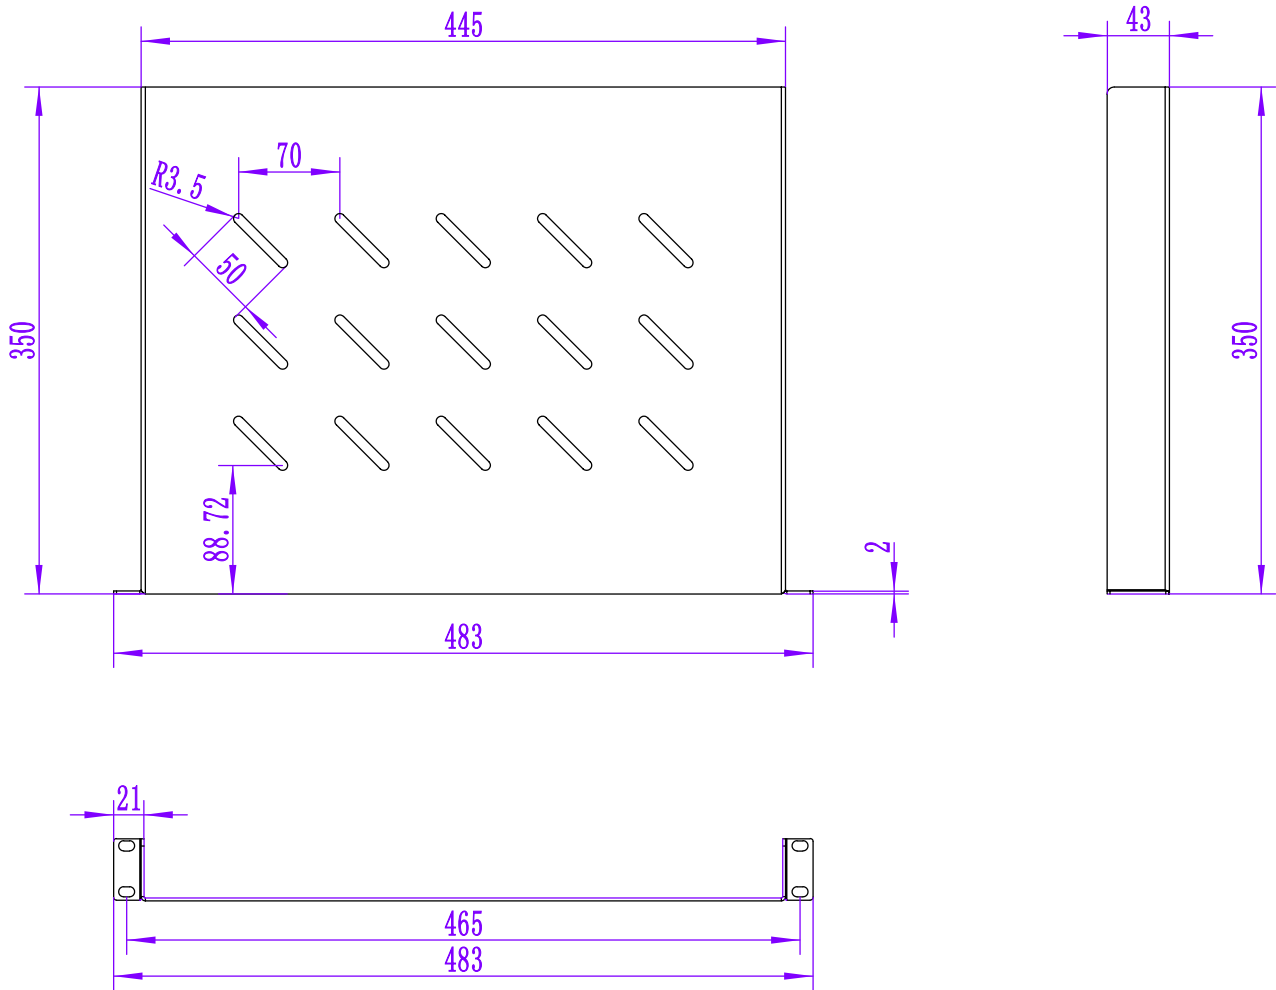

1RU CANTILEVER FIXED SHELF

350MM DEEP - 2.00MM METAL THICKNESS

PART NUMBER: SLV-012P-350

SLV-012-350