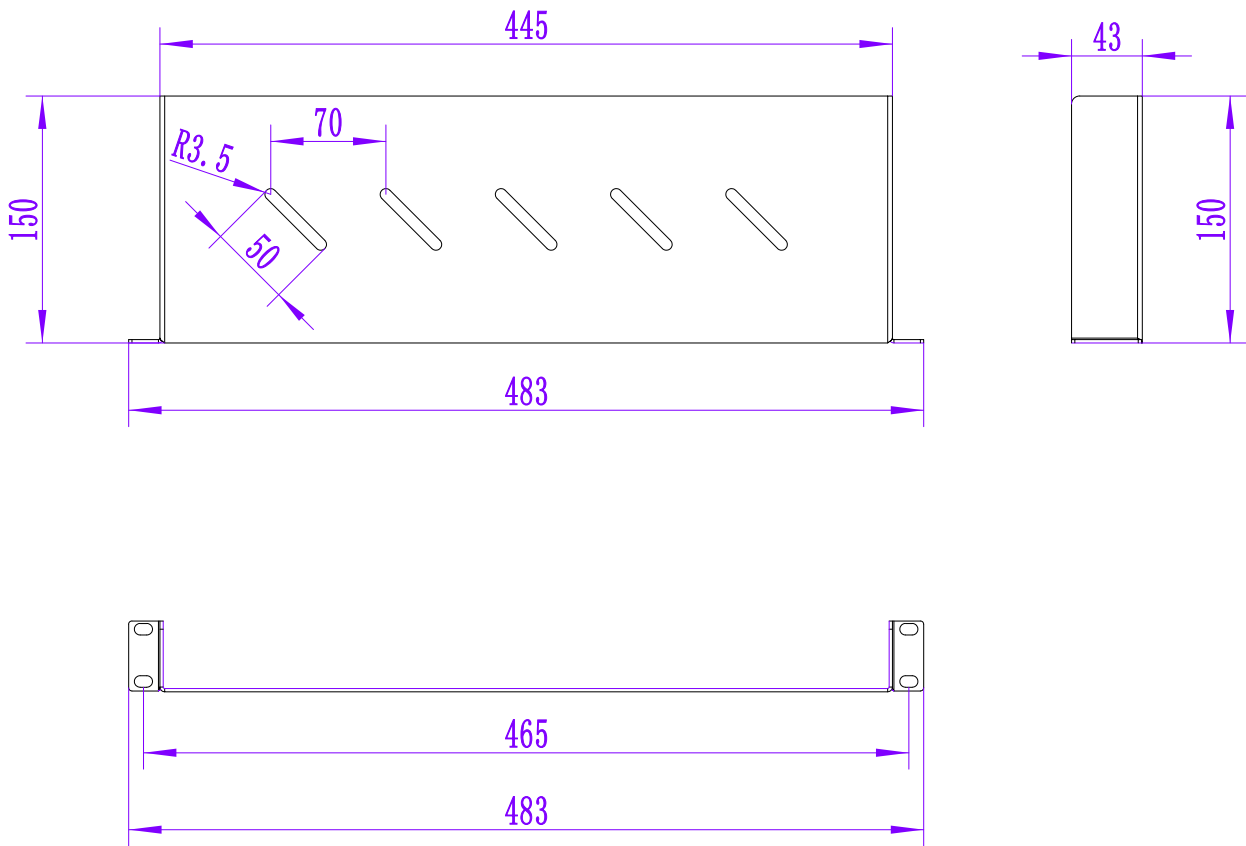

1RU CANTILEVER FIXED SHELF

150MM DEEP - 2.00MM METAL THICKNESS

PART NUMBER: SLV-012P-150

SLV-012-150