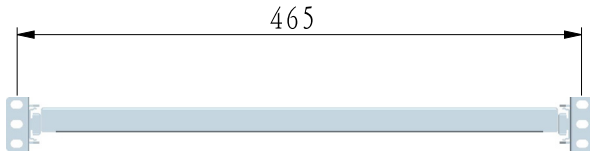

1RU SLIDING SHELF SUITABLE FOR 800MM DEEP SERVER CABINETS - ADJUSTABLE FROM 550MM TO 740MM

PART NUMBER: SLV-01-SLD800

LOAD RATING: 30KG DISTRIBUTED LOAD