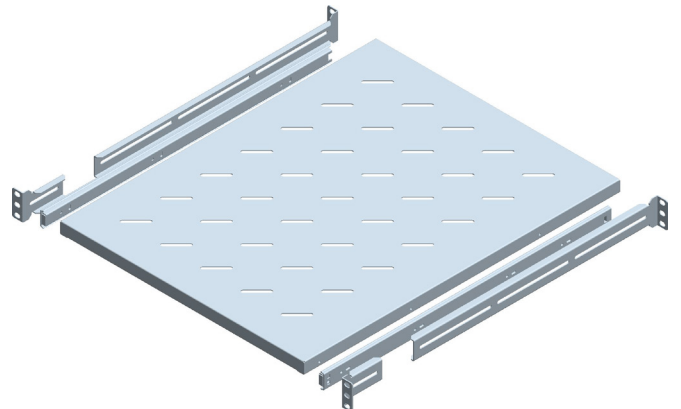

1RU SLIDING SHELF SUITABLE FOR 800MM DEEP SERVER CABINETS - ADJUSTABLE FROM 550MM TO 740MM

PART NUMBER: SLV-01-SLD800

LOAD RATING: 30KG DISTRIBUTED LOAD