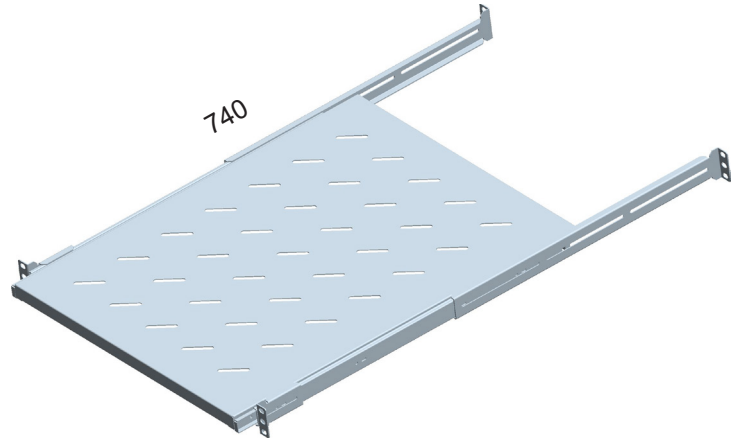

1RU SLIDING SHELF SUITABLE FOR 800MM DEEP SERVER CABINETS - ADJUSTABLE FROM 550MM TO 740MM

PART NUMBER: SLV-01-SLD800

LOAD RATING: 30KG DISTRIBUTED LOAD