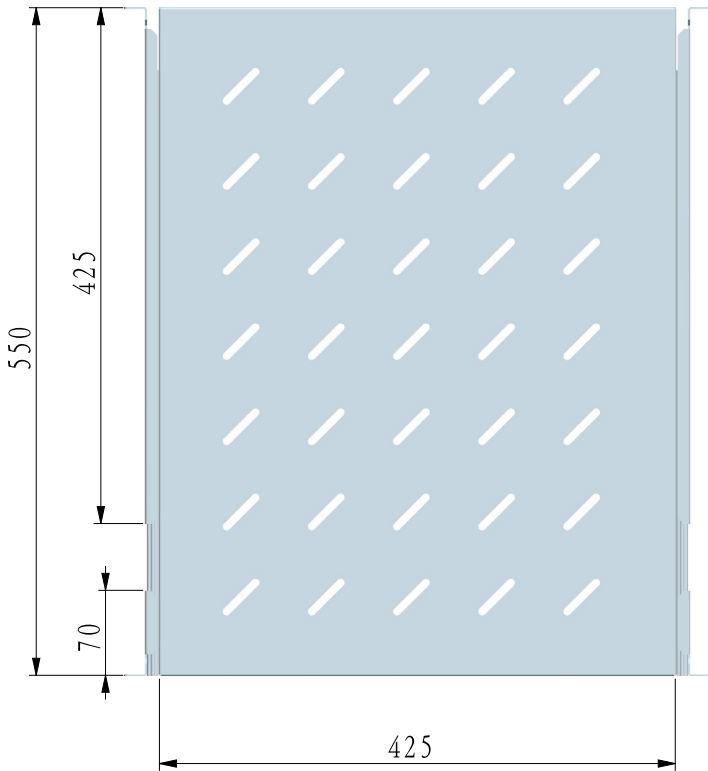

1RU SLIDING SHELF SUITABLE FOR 800MM DEEP SERVER CABINETS - ADJUSTABLE FROM 550MM TO 740MM

PART NUMBER: SLV-01-SLD800

LOAD RATING: 30KG DISTRIBUTED LOAD