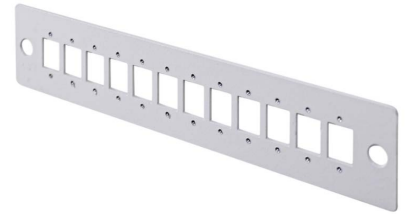

PRODUCT DESCRIPTION

Serveredge SAFP-24SC-OS2-01 rack mounted fibre patch panel comes complete with all you need for SC connections and is equipped with routing guides to limit bend radius and enhance strain-relief control. The rugged aluminium construction provides excellent protection of the internal fibre splice terminations.

Serveredge fibre patch panels are made with a pull-out design for easy access to fibres and fibre splice trays. Designed to hold up to 2 fibre optic splice trays in this 1RU patch panel.

PRODUCT FEATURES

FIBRE ACCESSORIES

SAFP-BP

SERVEREDGE Solid Metal Blank Face Plate

SAFP-LC6

SERVEREDGE 6 Port LC Duplex Face Plate

SAFP-LC12

SERVEREDGE 12 Port LC Duplex Face Plate

SAFP-SC6