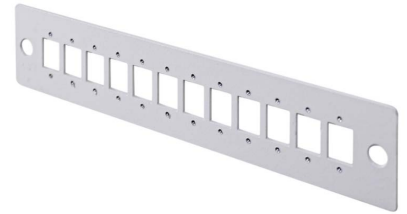

PRODUCT DESCRIPTION

Serveredge SAFP-24SC-OM4-01 rack mounted fibre patch panel comes complete with all you need for SC connections and is equipped with routing guides to limit bend radius and enhance strain-relief control. The rugged aluminium construction provides excellent protection of the internal fibre splice terminations.

Serveredge fibre patch panels are made with a pull-out design for easy access to fibres and fibre splice trays. Designed to hold up to 2 fibre optic splice trays in this 1RU patch panel.

PRODUCT FEATURES

FIBRE ACCESSORIES

SAFP-BP

SERVEREDGE Solid Metal Blank Face Plate

SAFP-LC6

SERVEREDGE 6 Port LC Duplex Face Plate

SAFP-LC12

SERVEREDGE 12 Port LC Duplex Face Plate

SAFP-SC6