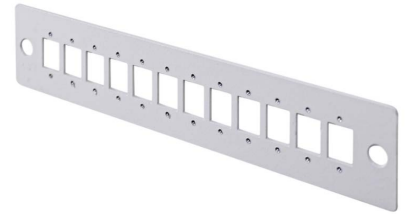

## PRODUCT DESCRIPTION

Serveredge SAFP-24LC-OS2-01 rack mounted fibre patch panel comes complete with all you need for LC connections and is equipped with routing guides to limit bend radius and enhance strain-relief control. The rugged aluminium construction provides excellent protection of the internal fibre splice terminations.

Serveredge fibre patch panels are made with a pull-out design for easy access to fibres and fibre splice trays. Designed to hold up to 2 fibre optic splice trays in this 1RU patch panel.

**FIBRE ACCESSORIES**

SAFP-BP

SERVEREDGE Solid Metal Blank Face Plate

SAFP-LC6

SERVEREDGE 6 Port LC Duplex Face Plate

SAFP-LC12

SERVEREDGE 12 Port LC Duplex Face Plate

SAFP-SC6