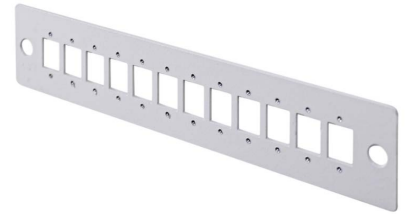

PRODUCT DESCRIPTION

Serveredge SAFP-24LC-OM4-01 rack mounted fibre patch panel comes complete with all you need for LC connections and is equipped with routing guides to limit bend radius and enhance strain-relief control. The rugged aluminium construction provides excellent protection of the internal fibre splice terminations.

Serveredge fibre patch panels are made with a pull-out design for easy access to fibres and fibre splice trays. Designed to hold up to 2 fibre optic splice trays in this 1RU patch panel.

PRODUCT FEATURES

FIBRE ACCESSORIES

SAFP-BP

SERVEREDGE Solid Metal Blank Face Plate

SAFP-LC6

SERVEREDGE 6 Port LC Duplex Face Plate

SAFP-LC12

SERVEREDGE 12 Port LC Duplex Face Plate

SAFP-SC6