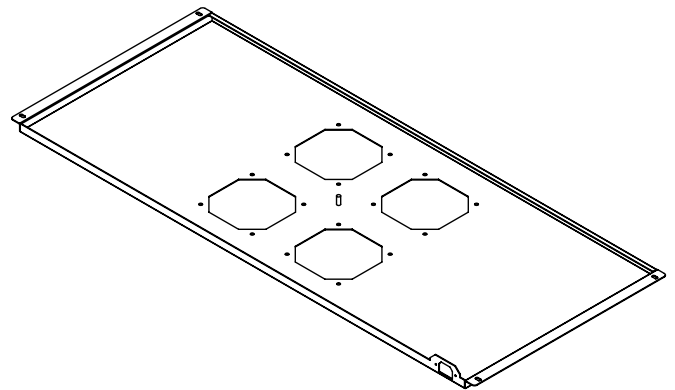

4 WAY ROOF MOUNT FAN KIT - [RMF-1200-04]

SUITABLE FOR 1200MM DEEP RACKS

Drawings are not to scale

PACKAGE INCLUDES

- 4 Fans
- 16 self-tapping screws
- 6 inner box/carton
- With plastic film and bubble protection