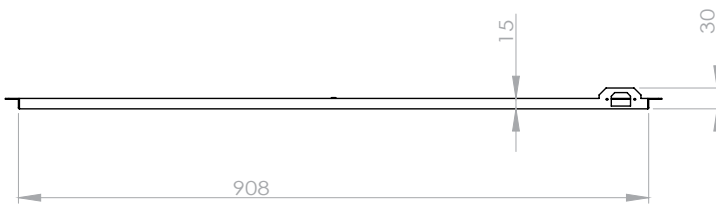

4 WAY ROOF MOUNT FAN KIT - [RMF-1200-04]

SUITABLE FOR 1200MM DEEP RACKS

Drawings are not to scale

PACKAGE INCLUDES

- 4 Fans
- 16 self-tapping screws
- 6 inner box/carton
- With plastic film and bubble protection