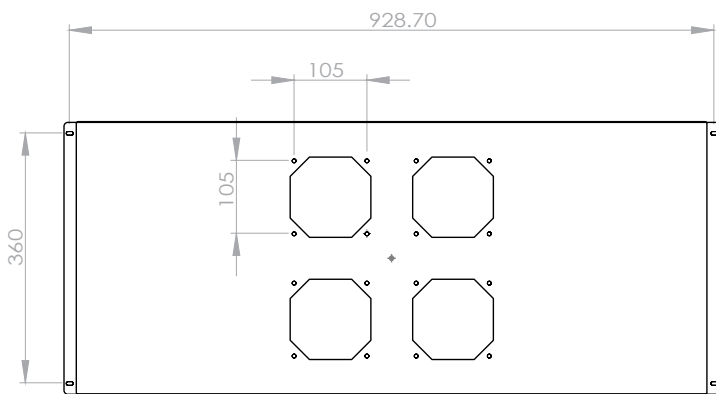

4 WAY ROOF MOUNT FAN KIT - [RMF-1200-04]

SUITABLE FOR 1200MM DEEP RACKS

Drawings are not to scale

PACKAGE INCLUDES

- 4 Fans
- 16 self-tapping screws
- 6 inner box/carton
- With plastic film and bubble protection