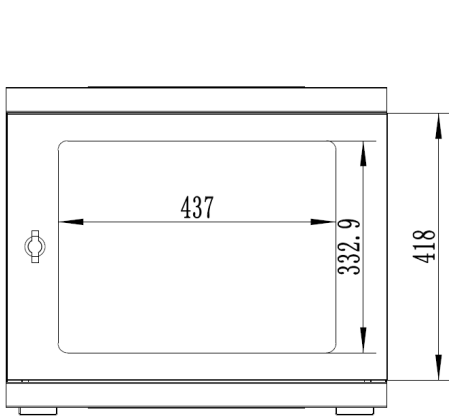

9RU 600MM WIDE & 600MM DEEP
FULLY ASSEMBLED WALL MOUNT SERVER CABINET
FIXED FRAME

PART NUMBER: **CBN-9RU-66SWM**
BAR CODE: **9352399001122**

Fully Assembled

Locking Doors & Side Panels

Ventilated for Improved Airflow

Removable Side Panels

Optional Roof Mount Fan Unit

Optional 8 Way Horizontal PDU

Front