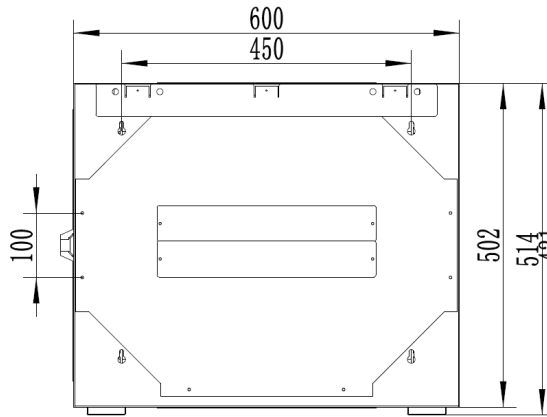

9RU 600MM WIDE & 600MM DEEP
FULLY ASSEMBLED WALL MOUNT SERVER CABINET
FIXED FRAME

PART NUMBER: **CBN-9RU-66SWM**
BAR CODE: **9352399001122**

Fully Assembled

Locking Doors & Side Panels

Ventilated for Improved Airflow

Removable Side Panels

Optional Roof Mount Fan Unit

Optional 8 Way Horizontal PDU

Rear