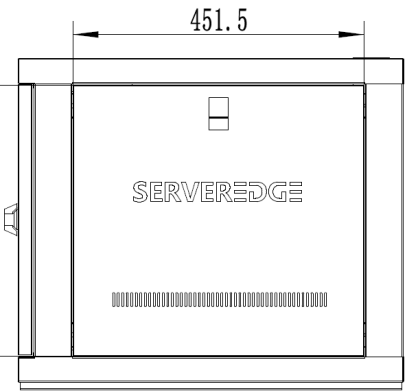

9RU 600MM WIDE & 600MM DEEP
FULLY ASSEMBLED WALL MOUNT SERVER CABINET
FIXED FRAME

PART NUMBER: **CBN-9RU-66SWM**
 BAR CODE: **9352399001122**

Fully Assembled

Locking Doors & Side Panels

Ventilated for Improved Airflow

Removable Side Panels

Optional Roof Mount Fan Unit

Optional 8 Way Horizontal PDU

Bottom

Front

Rear

Side

Top