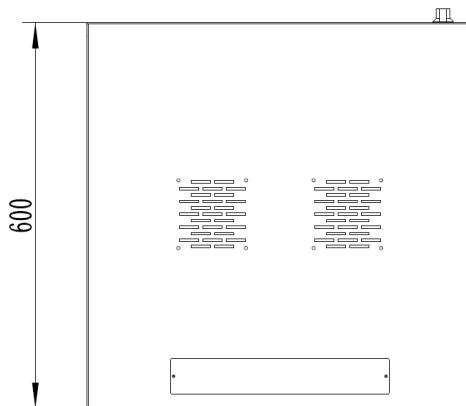

9RU 600MM WIDE & 600MM DEEP
FULLY ASSEMBLED WALL MOUNT SERVER CABINET
FIXED FRAME

PART NUMBER: **CBN-9RU-66SWM**
 BAR CODE: **9352399001122**

Fully Assembled

Locking Doors & Side Panels

Ventilated for Improved Airflow

Removable Side Panels

Optional Roof Mount Fan Unit

Optional 8 Way Horizontal PDU

Bottom

Front

Rear

Side

Top