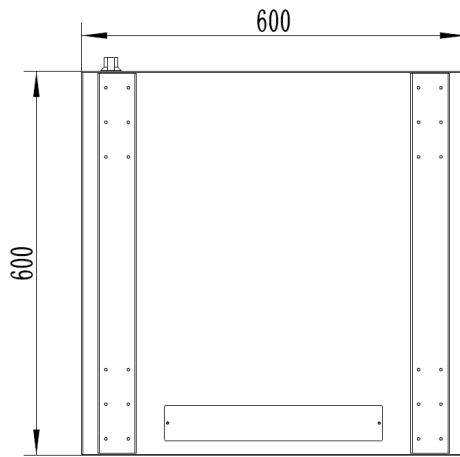

9RU 600MM WIDE & 600MM DEEP
FULLY ASSEMBLED WALL MOUNT SERVER CABINET
FIXED FRAME

PART NUMBER: **CBN-9RU-66SWM**
 BAR CODE: **9352399001122**

Fully Assembled

Locking Doors & Side Panels

Ventilated for Improved Airflow

Removable Side Panels

Optional Roof Mount Fan Unit

Optional 8 Way Horizontal PDU

Bottom

Front

Rear

Side

Top