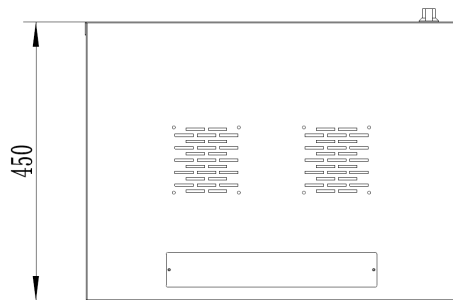

**9RU 600MM WIDE & 450MM DEEP**  
**FULLY ASSEMBLED WALL MOUNT SERVER CABINET**  
**FIXED FRAME**

PART NUMBER: **CBN-9RU-64WM**  
 BAR CODE: **9352399000347**

Fully Assembled

Locking Doors & Side Panels

Ventilated for Improved Airflow

Removable Side Panels

Optional Roof Mount Fan Unit

Optional 8 Way Horizontal PDU

Bottom

Rear

Front

Side

Top