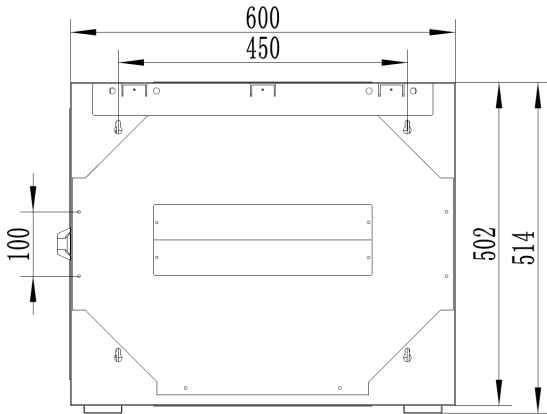

9RU 600MM WIDE & 450MM DEEP
FULLY ASSEMBLED WALL MOUNT SERVER CABINET
FIXED FRAME

PART NUMBER: **CBN-9RU-64WM**
BAR CODE: **9352399000347**

Fully Assembled

Locking Doors & Side Panels

Ventilated for Improved Airflow

Removable Side Panels

Optional Roof Mount Fan Unit

Optional 8 Way Horizontal PDU

Rear