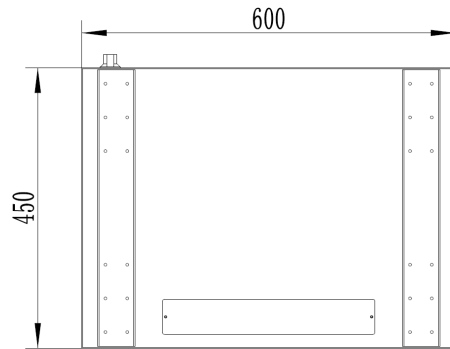

**9RU 600MM WIDE & 450MM DEEP**  
**FULLY ASSEMBLED WALL MOUNT SERVER CABINET**  
**FIXED FRAME**

PART NUMBER: **CBN-9RU-64WM**  
 BAR CODE: **9352399000347**

Fully Assembled

Locking Doors & Side Panels

Ventilated for Improved Airflow

Removable Side Panels

Optional Roof Mount Fan Unit

Optional 8 Way Horizontal PDU

Bottom

Rear

Front

Side

Top