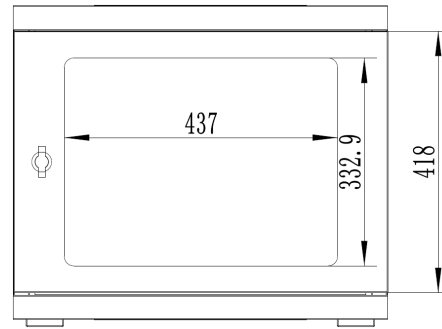

9RU 600MM WIDE & 450MM DEEP
FULLY ASSEMBLED WALL MOUNT SERVER CABINET
FIXED FRAME

PART NUMBER: **CBN-9RU-64WM**
BAR CODE: **9352399000347**

Fully Assembled

Locking Doors & Side Panels

Ventilated for Improved Airflow

Removable Side Panels

Optional Roof Mount Fan Unit

Optional 8 Way Horizontal PDU

Front