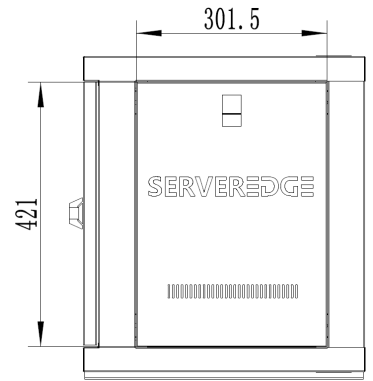

**9RU 600MM WIDE & 450MM DEEP**  
**FULLY ASSEMBLED WALL MOUNT SERVER CABINET**  
**FIXED FRAME**

PART NUMBER: **CBN-9RU-64WM**  
 BAR CODE: **9352399000347**

Fully Assembled

Locking Doors & Side Panels

Ventilated for Improved Airflow

Removable Side Panels

Optional Roof Mount Fan Unit

Optional 8 Way Horizontal PDU

Bottom

Rear

Front

Side

Top