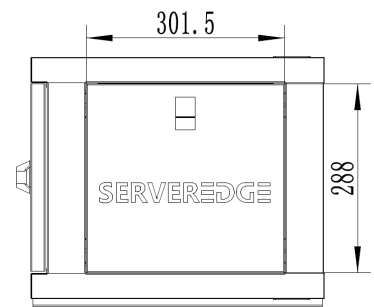

6RU 600MM WIDE & 450MM DEEP
FULLY ASSEMBLED WALL MOUNT SERVER CABINET
FIXED FRAME

PART NUMBER: **CBN-6RU-64WM**
BAR CODE: **9350784001269**

Fully Assembled

Locking Doors & Side Panels

Ventilated for Improved Airflow

Removable Side Panels

Optional Roof Mount Fan Unit

Optional 8 Way Horizontal PDU

Side