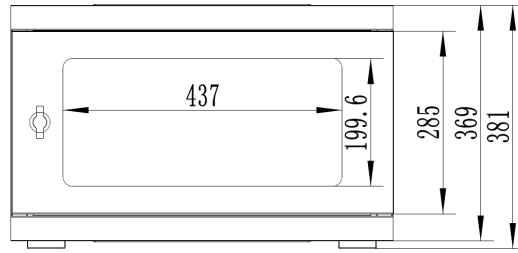

6RU 600MM WIDE & 450MM DEEP
FULLY ASSEMBLED WALL MOUNT SERVER CABINET
FIXED FRAME

PART NUMBER: **CBN-6RU-64WM**
BAR CODE: **9350784001269**

Fully Assembled

Locking Doors & Side Panels

Ventilated for Improved Airflow

Removable Side Panels

Optional Roof Mount Fan Unit

Optional 8 Way Horizontal PDU

Front