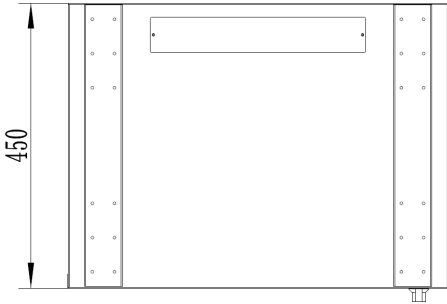

6RU 600MM WIDE & 450MM DEEP
FULLY ASSEMBLED WALL MOUNT SERVER CABINET
FIXED FRAME

PART NUMBER: **CBN-6RU-64WM**
 BAR CODE: **9350784001269**

Fully Assembled

Locking Doors & Side Panels

Ventilated for Improved Airflow

Removable Side Panels

Optional Roof Mount Fan Unit

Optional 8 Way Horizontal PDU

Bottom

Rear

Front

Side