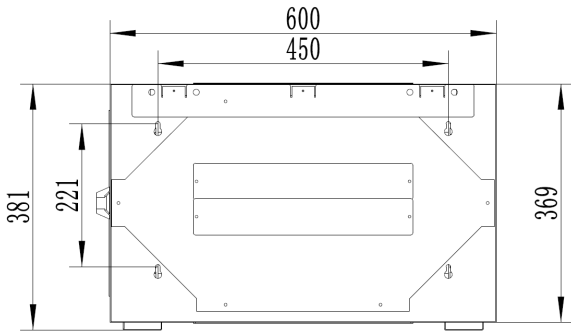

Bottom

Rear