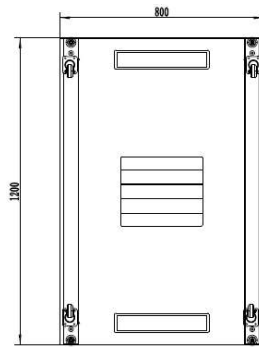

# 48RU 800MM WIDE & 1200MM DEEP

## FULLY ASSEMBLED FREE STANDING SERVER CABINET

PART NUMBER: CBN-48RU-812FS  
 BAR CODE: 9352399001931

Fully Assembled

Locking Doors & Side Panels

Perforated Doors for Improved Airflow

Split Side Panels

Included Roof Mount Fan Unit

Included 8 Way Horizontal PDU

Bottom

Side Open

Front

Side

Rear

Top