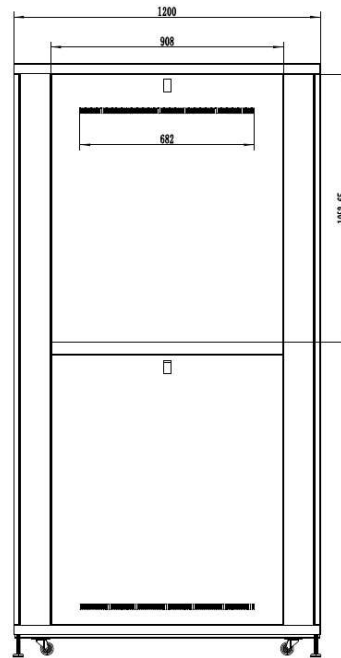

# 48RU 800MM WIDE & 1200MM DEEP

## FULLY ASSEMBLED FREE STANDING SERVER CABINET

PART NUMBER: CBN-48RU-812FS  
 BAR CODE: 9352399001931

Fully Assembled

Locking Doors & Side Panels

Perforated Doors for Improved Airflow

Split Side Panels

Included Roof Mount Fan Unit

Included 8 Way Horizontal PDU

Bottom

Side Open

Front

Side

Rear

Top