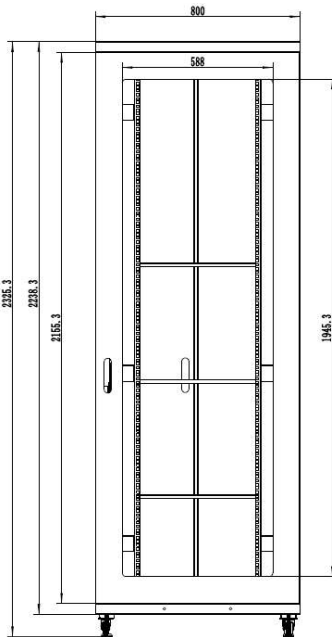

# 48RU 800MM WIDE & 1200MM DEEP

## FULLY ASSEMBLED FREE STANDING SERVER CABINET

PART NUMBER: CBN-48RU-812FS  
 BAR CODE: 9352399001931

Fully Assembled

Locking Doors & Side Panels

Perforated Doors for Improved Airflow

Split Side Panels

Included Roof Mount Fan Unit

Included 8 Way Horizontal PDU

Bottom

Side Open

Front

Side

Rear

Top