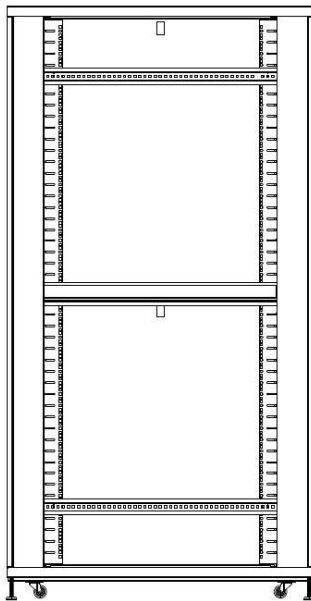

# 48RU 800MM WIDE & 1200MM DEEP

## FULLY ASSEMBLED FREE STANDING SERVER CABINET

PART NUMBER: CBN-48RU-812FS  
 BAR CODE: 9352399001931

Fully Assembled

Locking Doors & Side Panels

Perforated Doors for Improved Airflow

Split Side Panels

Included Roof Mount Fan Unit

Included 8 Way Horizontal PDU

Bottom

Side Open

Front

Side

Rear

Top