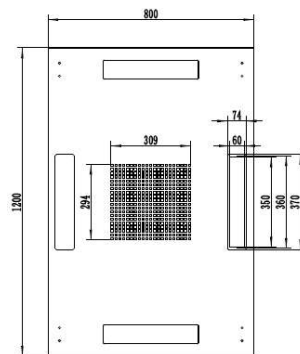

# 48RU 800MM WIDE & 1200MM DEEP

## FULLY ASSEMBLED FREE STANDING SERVER CABINET

PART NUMBER: CBN-48RU-812FS  
 BAR CODE: 9352399001931

Fully Assembled

Locking Doors & Side Panels

Perforated Doors for Improved Airflow

Split Side Panels

Included Roof Mount Fan Unit

Included 8 Way Horizontal PDU

Bottom

Side Open

Front

Side

Rear

Top