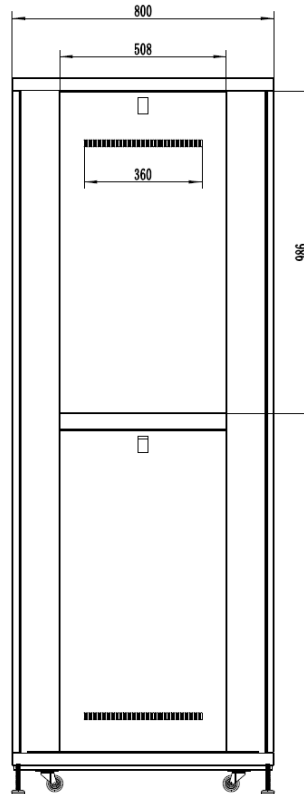

# 45RU 600MM WIDE & 800MM DEEP FULLY ASSEMBLED FREE STANDING SERVER CABINET

PART NUMBER: CBN-45RU-68FS  
BAR CODE: 9352399001429

Fully Assembled

Locking Doors & Side Panels

Perforated Doors for Improved Airflow

Split Side Panels

Included Roof Mount Fan Unit

Included 8 Way Horizontal PDU

Bottom

Side Open

Front

Side

Rear