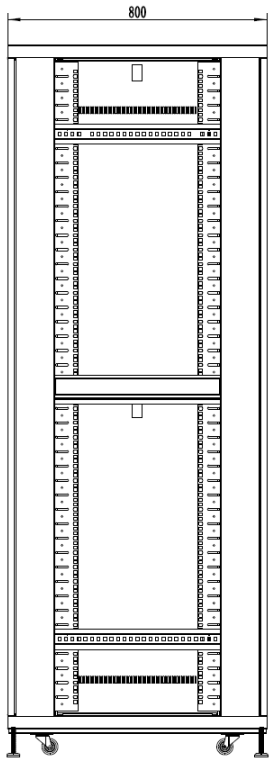

# 45RU 600MM WIDE & 800MM DEEP FULLY ASSEMBLED FREE STANDING SERVER CABINET

PART NUMBER: CBN-45RU-68FS  
BAR CODE: 9352399001429

Fully Assembled

Locking Doors & Side Panels

Perforated Doors for Improved Airflow

Split Side Panels

Included Roof Mount Fan Unit

Included 8 Way Horizontal PDU

Bottom

Side Open

Front

Side

Rear