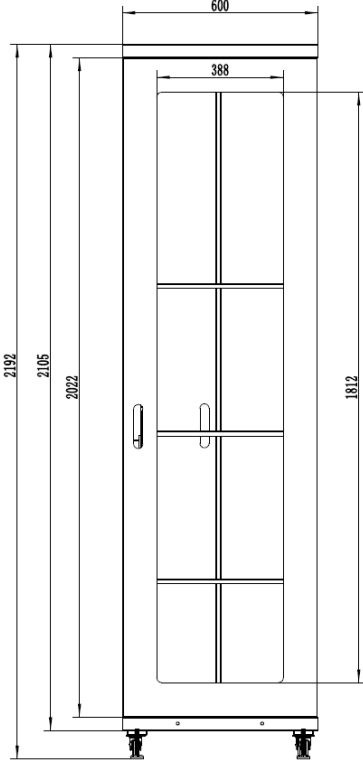

# 45RU 600MM WIDE & 800MM DEEP FULLY ASSEMBLED FREE STANDING SERVER CABINET

PART NUMBER: CBN-45RU-68FS  
BAR CODE: 9352399001429

Fully Assembled

Locking Doors & Side Panels

Perforated Doors for Improved Airflow

Split Side Panels

Included Roof Mount Fan Unit

Included 8 Way Horizontal PDU

Bottom

Side Open

Front

Side

Rear