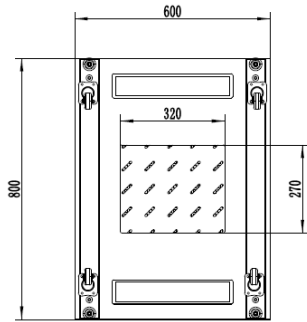

# 45RU 600MM WIDE & 800MM DEEP FULLY ASSEMBLED FREE STANDING SERVER CABINET

PART NUMBER: CBN-45RU-68FS  
BAR CODE: 9352399001429

Fully Assembled

Locking Doors & Side Panels

Perforated Doors for Improved Airflow

Split Side Panels

Included Roof Mount Fan Unit

Included 8 Way Horizontal PDU

Bottom

Side Open

Front

Side

Rear