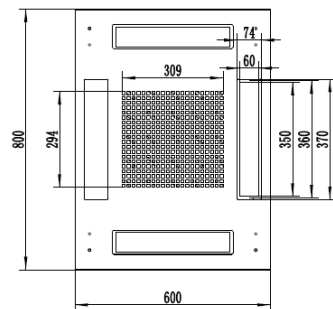

45RU 600MM WIDE & 800MM DEEP FULLY ASSEMBLED FREE STANDING SERVER CABINET

PART NUMBER: CBN-45RU-68FS
BAR CODE: 9352399001429

Fully Assembled

Locking Doors & Side Panels

Perforated Doors for Improved Airflow

Split Side Panels

Included Roof Mount Fan Unit

Included 8 Way Horizontal PDU

Top