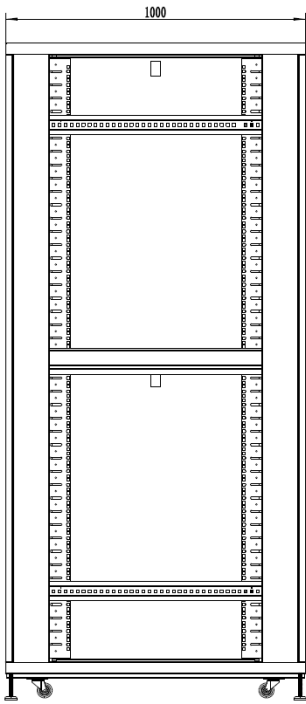

45RU 600MM WIDE & 1000MM DEEP FULLY ASSEMBLED FREE STANDING SERVER CABINET

PART NUMBER: CBN-45RU-61FS
BAR CODE: 9350784001153

Fully Assembled

Locking Doors & Side Panels

Perforated Doors for Improved Airflow

Split Side Panels

Included Roof Mount Fan Unit

Included 8 Way Horizontal PDU

Bottom

Side Open

Front

Side

Rear