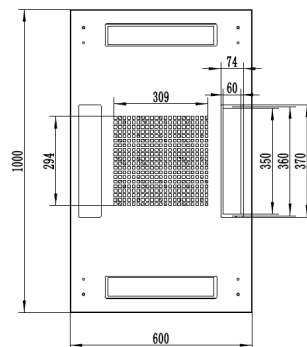

45RU 600MM WIDE & 1000MM DEEP FULLY ASSEMBLED FREE STANDING SERVER CABINET

PART NUMBER: CBN-45RU-61FS
BAR CODE: 9350784001153

Fully Assembled

Locking Doors & Side Panels

Perforated Doors for Improved Airflow

Split Side Panels

Included Roof Mount Fan Unit

Included 8 Way Horizontal PDU

Top