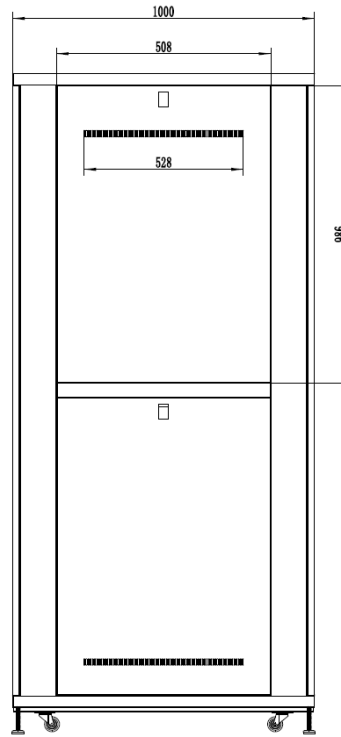

45RU 600MM WIDE & 1000MM DEEP FULLY ASSEMBLED FREE STANDING SERVER CABINET

PART NUMBER: CBN-45RU-61FS
BAR CODE: 9350784001153

Fully Assembled

Locking Doors & Side Panels

Perforated Doors for Improved Airflow

Split Side Panels

Included Roof Mount Fan Unit

Included 8 Way Horizontal PDU

Bottom

Side Open

Front

Side

Rear