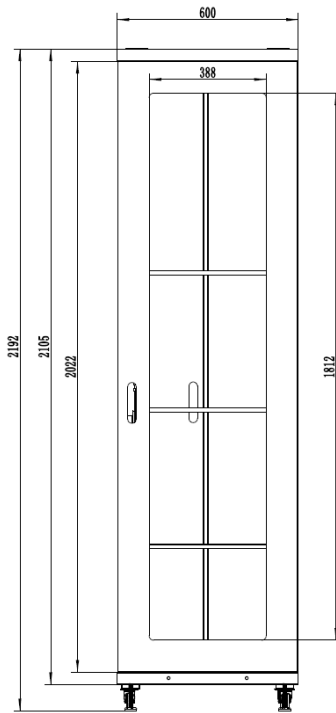

45RU 600MM WIDE & 1000MM DEEP FULLY ASSEMBLED FREE STANDING SERVER CABINET

PART NUMBER: CBN-45RU-61FS
BAR CODE: 9350784001153

Fully Assembled

Locking Doors & Side Panels

Perforated Doors for Improved Airflow

Split Side Panels

Included Roof Mount Fan Unit

Included 8 Way Horizontal PDU

Bottom

Side Open

Front

Side

Rear