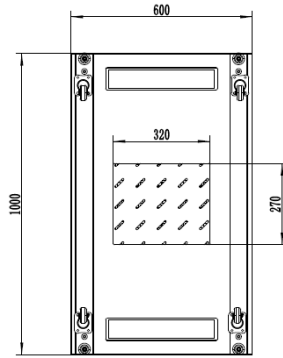

45RU 600MM WIDE & 1000MM DEEP FULLY ASSEMBLED FREE STANDING SERVER CABINET

PART NUMBER: CBN-45RU-61FS
BAR CODE: 9350784001153

Fully Assembled

Locking Doors & Side Panels

Perforated Doors for Improved Airflow

Split Side Panels

Included Roof Mount Fan Unit

Included 8 Way Horizontal PDU

Bottom

Side Open

Front

Side

Rear