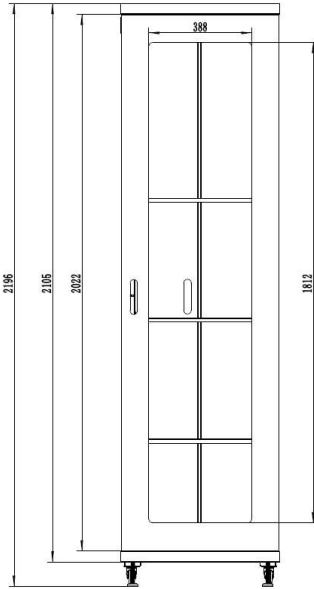

45RU 600MM WIDE & 1200MM DEEP
FULLY ASSEMBLED FREE STANDING SERVER
CABINET

PART NUMBER: CBN-45RU-612FS
 BAR CODE: 9352399001412

Fully Assembled

Locking Doors & Side Panels

Perforated Doors for Improved Airflow

Split Side Panels

Included Roof Mount Fan Unit

Included 8 Way Horizontal PDU

Bottom

Side Open

Front

Side

Rear