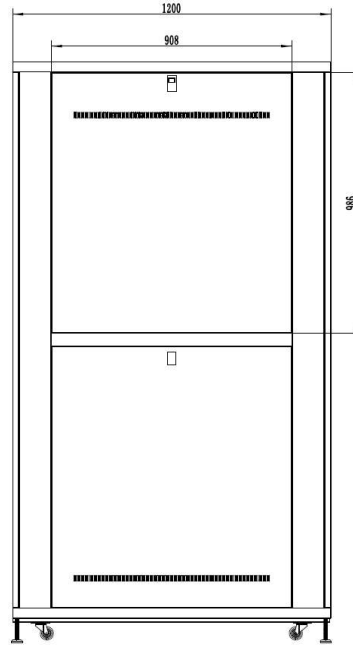

45RU 600MM WIDE & 1200MM DEEP
FULLY ASSEMBLED FREE STANDING SERVER
CABINET

PART NUMBER: CBN-45RU-612FS
 BAR CODE: 9352399001412

Fully Assembled

Locking Doors & Side Panels

Perforated Doors for Improved Airflow

Split Side Panels

Included Roof Mount Fan Unit

Included 8 Way Horizontal PDU

Bottom

Side Open

Front

Side

Rear