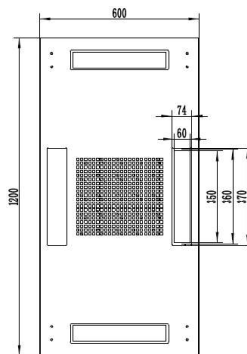

45RU 600MM WIDE & 1200MM DEEP
FULLY ASSEMBLED FREE STANDING SERVER
CABINET

PART NUMBER: CBN-45RU-612FS
 BAR CODE: 9352399001412

Fully Assembled

Locking Doors & Side Panels

Perforated Doors for Improved Airflow

Split Side Panels

Included Roof Mount Fan Unit

Included 8 Way Horizontal PDU

Bottom

Side Open

Front

Side

Rear