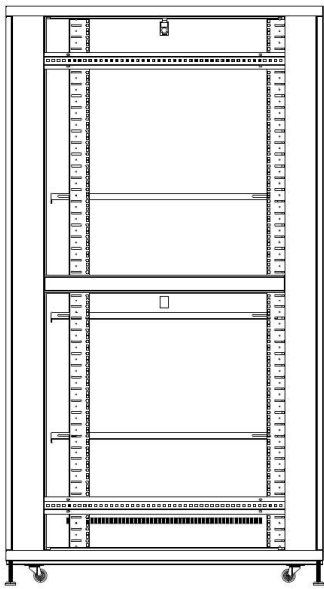

45RU 600MM WIDE & 1200MM DEEP
FULLY ASSEMBLED FREE STANDING SERVER
CABINET

PART NUMBER: CBN-45RU-612FS
 BAR CODE: 9352399001412

Fully Assembled

Locking Doors & Side Panels

Perforated Doors for Improved Airflow

Split Side Panels

Included Roof Mount Fan Unit

Included 8 Way Horizontal PDU

Bottom

Side Open

Front

Side

Rear