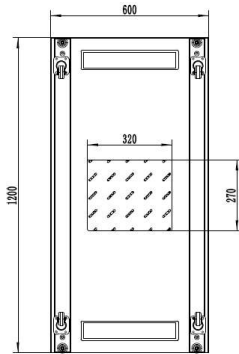

45RU 600MM WIDE & 1200MM DEEP
FULLY ASSEMBLED FREE STANDING SERVER
CABINET

PART NUMBER: CBN-45RU-612FS
 BAR CODE: 9352399001412

Fully Assembled

Locking Doors & Side Panels

Perforated Doors for Improved Airflow

Split Side Panels

Included Roof Mount Fan Unit

Included 8 Way Horizontal PDU

Bottom

Side Open

Front

Side

Rear