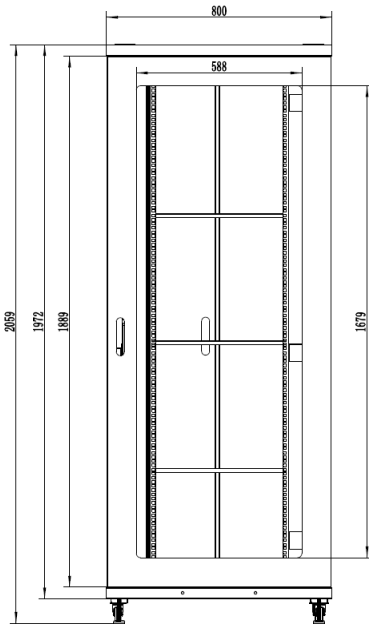

42RU 800MM WIDE & 1000MM DEEP FULLY ASSEMBLED FREE STANDING SERVER CABINET

PART NUMBER: CBN-42RU-81FS
BAR CODE: 9352399000293

Fully Assembled

Locking Doors & Side Panels

Perforated Doors for Improved Airflow

Split Side Panels

Included Roof Mount Fan Unit

Included 8 Way Horizontal PDU

Bottom

Side Open

Front

Side

Rear