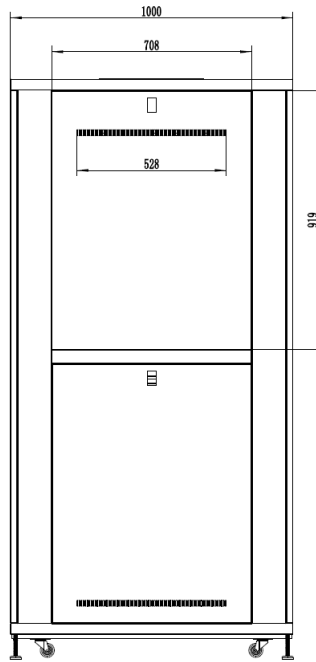

42RU 800MM WIDE & 1000MM DEEP FULLY ASSEMBLED FREE STANDING SERVER CABINET

PART NUMBER: CBN-42RU-81FS
BAR CODE: 9352399000293

Fully Assembled

Locking Doors & Side Panels

Perforated Doors for Improved Airflow

Split Side Panels

Included Roof Mount Fan Unit

Included 8 Way Horizontal PDU

Bottom

Side Open

Front

Side

Rear