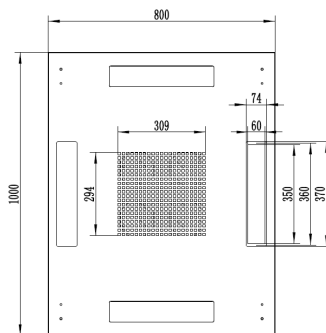

42RU 800MM WIDE & 1000MM DEEP FULLY ASSEMBLED FREE STANDING SERVER CABINET

PART NUMBER: CBN-42RU-81FS
BAR CODE: 9352399000293

Fully Assembled

Locking Doors & Side Panels

Perforated Doors for Improved Airflow

Split Side Panels

Included Roof Mount Fan Unit

Included 8 Way Horizontal PDU

Top