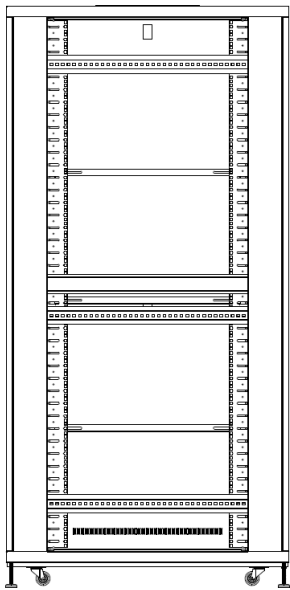

42RU 800MM WIDE & 1000MM DEEP FULLY ASSEMBLED FREE STANDING SERVER CABINET

PART NUMBER: CBN-42RU-81FS
BAR CODE: 9352399000293

Fully Assembled

Locking Doors & Side Panels

Perforated Doors for Improved Airflow

Split Side Panels

Included Roof Mount Fan Unit

Included 8 Way Horizontal PDU

Bottom

Side Open

Front

Side

Rear