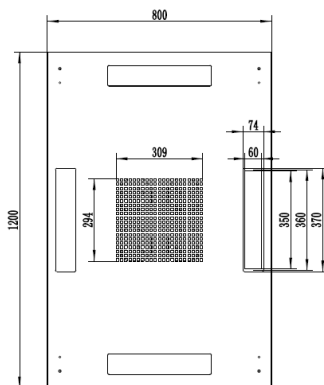

42RU 800MM WIDE & 1200MM DEEP FULLY ASSEMBLED FREE STANDING SERVER CABINET

PART NUMBER: CBN-42RU-812FS
BAR CODE: 9350784012050

Fully Assembled

Locking Doors & Side Panels

Perforated Doors for Improved Airflow

Split Side Panels

Included Roof Mount Fan Unit

Included 8 Way Horizontal PDU

Top