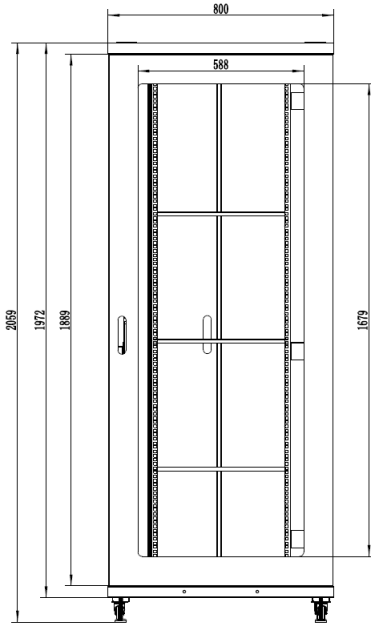

42RU 800MM WIDE & 1200MM DEEP FULLY ASSEMBLED FREE STANDING SERVER CABINET

PART NUMBER: CBN-42RU-812FS
BAR CODE: 9350784012050

Fully Assembled

Locking Doors & Side Panels

Perforated Doors for Improved Airflow

Split Side Panels

Included Roof Mount Fan Unit

Included 8 Way Horizontal PDU

Bottom

Side Open

Front

Side

Rear