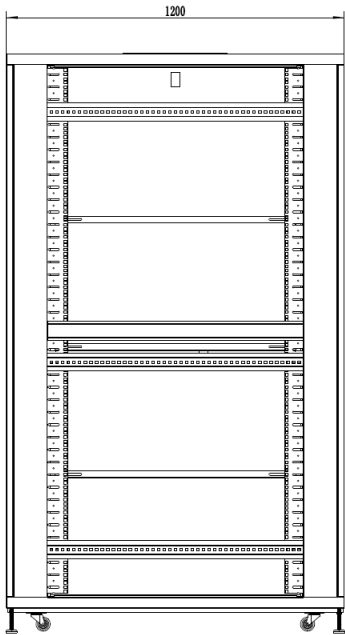

42RU 800MM WIDE & 1200MM DEEP FULLY ASSEMBLED FREE STANDING SERVER CABINET

PART NUMBER: CBN-42RU-812FS
BAR CODE: 9350784012050

Fully Assembled

Locking Doors & Side Panels

Perforated Doors for Improved Airflow

Split Side Panels

Included Roof Mount Fan Unit

Included 8 Way Horizontal PDU

Bottom

Side Open

Front

Side

Rear