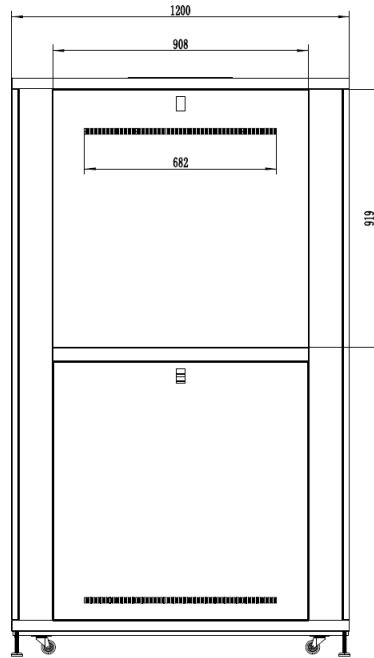

42RU 800MM WIDE & 1200MM DEEP FULLY ASSEMBLED FREE STANDING SERVER CABINET

PART NUMBER: CBN-42RU-812FS
BAR CODE: 9350784012050

Fully Assembled

Locking Doors & Side Panels

Perforated Doors for Improved Airflow

Split Side Panels

Included Roof Mount Fan Unit

Included 8 Way Horizontal PDU

Bottom

Side Open

Front

Side

Rear