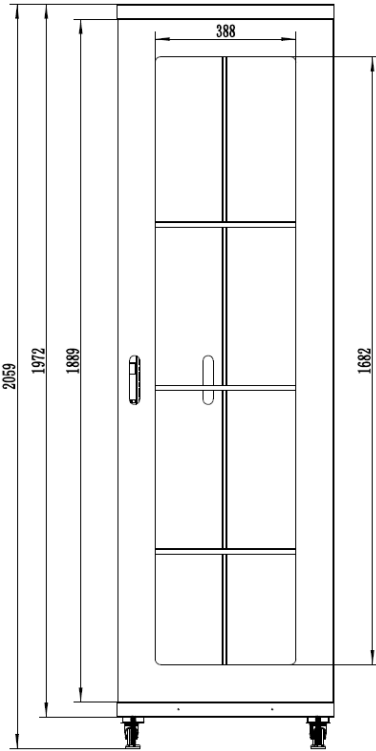

42RU 600MM WIDE & 800MM DEEP FULLY ASSEMBLED FREE STANDING SERVER CABINET

PART NUMBER: CBN-42RU-68FS
BAR CODE: 9350784001122

Fully Assembled

Locking Doors & Side Panels

Perforated Doors for Improved Airflow

Split Side Panels

Included Roof Mount Fan Unit

Included 8 Way Horizontal PDU

Bottom

Side Open

Front

Side

Rear