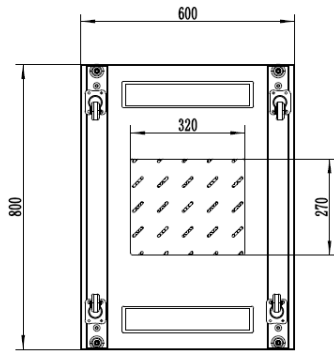

42RU 600MM WIDE & 800MM DEEP FULLY ASSEMBLED FREE STANDING SERVER CABINET

PART NUMBER: CBN-42RU-68FS
BAR CODE: 9350784001122

Fully Assembled

Locking Doors & Side Panels

Perforated Doors for Improved Airflow

Split Side Panels

Included Roof Mount Fan Unit

Included 8 Way Horizontal PDU

Bottom

Side Open

Front

Side

Rear