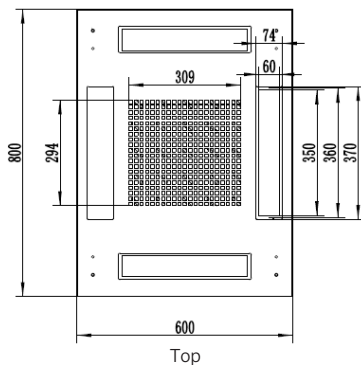

42RU 600MM WIDE & 800MM DEEP FULLY ASSEMBLED FREE STANDING SERVER CABINET

PART NUMBER: CBN-42RU-68FS
BAR CODE: 9350784001122

Fully Assembled

Locking Doors & Side Panels

Perforated Doors for Improved Airflow

Split Side Panels

Included Roof Mount Fan Unit

Included 8 Way Horizontal PDU

Bottom

Side Open

Front

Side

Rear