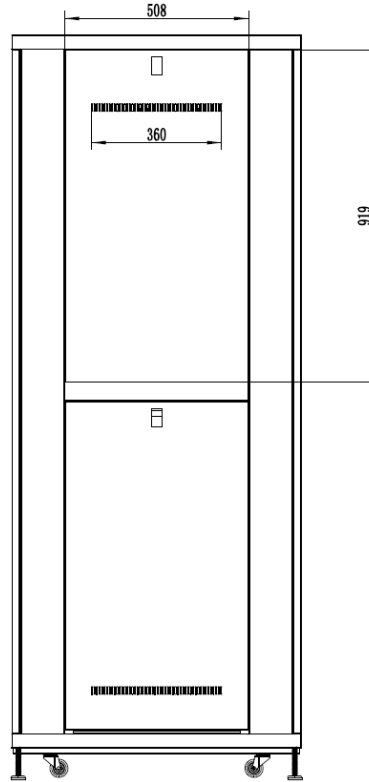

42RU 600MM WIDE & 800MM DEEP FULLY ASSEMBLED FREE STANDING SERVER CABINET

PART NUMBER: CBN-42RU-68FS
BAR CODE: 9350784001122

Fully Assembled

Locking Doors & Side Panels

Perforated Doors for Improved Airflow

Split Side Panels

Included Roof Mount Fan Unit

Included 8 Way Horizontal PDU

Bottom

Side Open

Front

Side

Rear