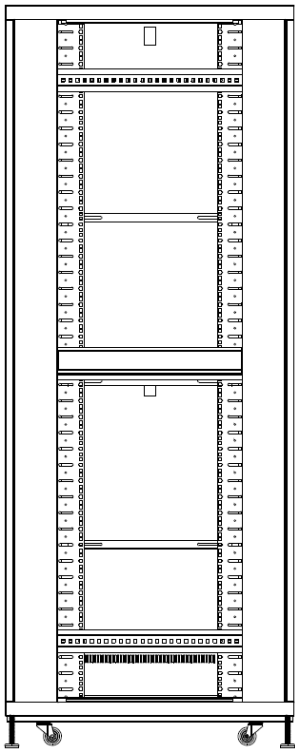

42RU 600MM WIDE & 800MM DEEP FULLY ASSEMBLED FREE STANDING SERVER CABINET

PART NUMBER: CBN-42RU-68FS
BAR CODE: 9350784001122

Fully Assembled

Locking Doors & Side Panels

Perforated Doors for Improved Airflow

Split Side Panels

Included Roof Mount Fan Unit

Included 8 Way Horizontal PDU

Bottom

Side Open

Front

Side

Rear