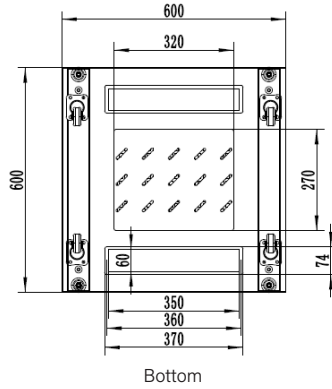

42RU 600MM WIDE & 600MM DEEP FULLY ASSEMBLED FREE STANDING SERVER CABINET

PART NUMBER: CBN-42RU-66FS
BAR CODE: 9350784001115

Fully Assembled

Locking Doors & Side Panels

Perforated Doors for Improved Airflow

Split Side Panels

Included Roof Mount Fan Unit

Included 8 Way Horizontal PDU

Side Open

Front

Side

Rear