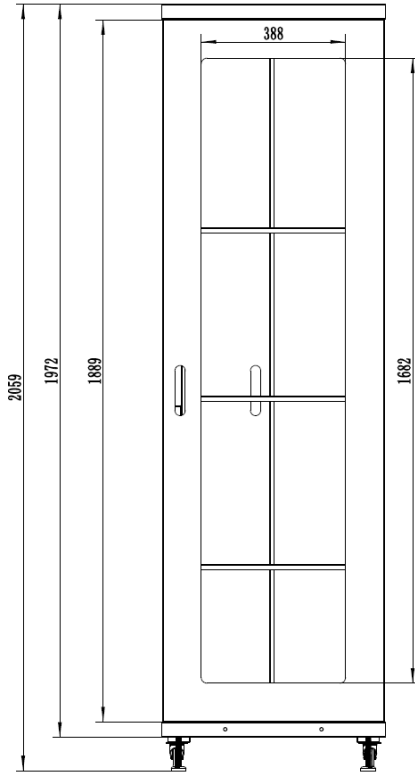

42RU 600MM WIDE & 600MM DEEP FULLY ASSEMBLED FREE STANDING SERVER CABINET

PART NUMBER: CBN-42RU-66FS
BAR CODE: 9350784001115

Fully Assembled

Locking Doors & Side Panels

Perforated Doors for Improved Airflow

Split Side Panels

Included Roof Mount Fan Unit

Included 8 Way Horizontal PDU

Side Open

Front

Side

Rear