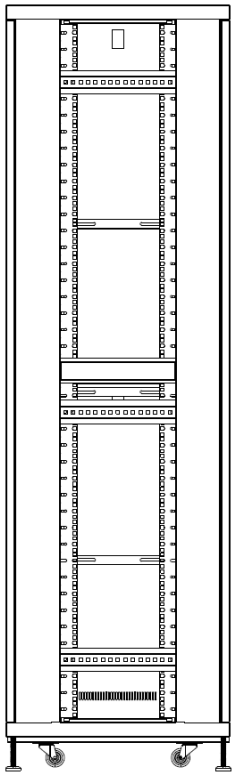

42RU 600MM WIDE & 600MM DEEP FULLY ASSEMBLED FREE STANDING SERVER CABINET

PART NUMBER: CBN-42RU-66FS
BAR CODE: 9350784001115

Fully Assembled

Locking Doors & Side Panels

Perforated Doors for Improved Airflow

Split Side Panels

Included Roof Mount Fan Unit

Included 8 Way Horizontal PDU

Side Open

Front

Side

Rear