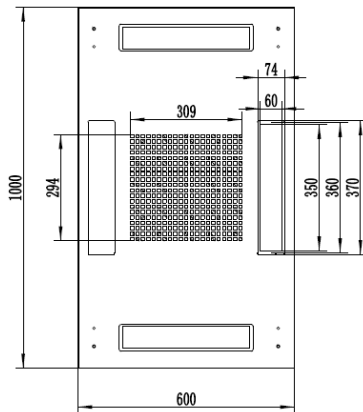

24RU 600MM WIDE & 1000MM DEEP FULLY ASSEMBLED FREE STANDING SERVER CABINET

PART NUMBER: CBN-42RU-61FS
BAR CODE: 9350784001139

Fully Assembled

Locking Doors & Side Panels

Perforated Doors for Improved Airflow

Split Side Panels

Included Roof Mount Fan Unit

Included 8 Way Horizontal PDU

Top