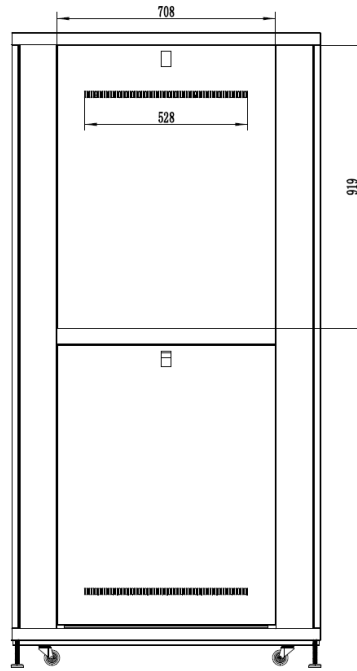

# 24RU 600MM WIDE & 1000MM DEEP FULLY ASSEMBLED FREE STANDING SERVER CABINET

PART NUMBER: CBN-42RU-61FS  
BAR CODE: 9350784001139

Fully Assembled

Locking Doors & Side Panels

Perforated Doors for Improved Airflow

Split Side Panels

Included Roof Mount Fan Unit

Included 8 Way Horizontal PDU

Bottom

Side Open

Front

Side

Rear