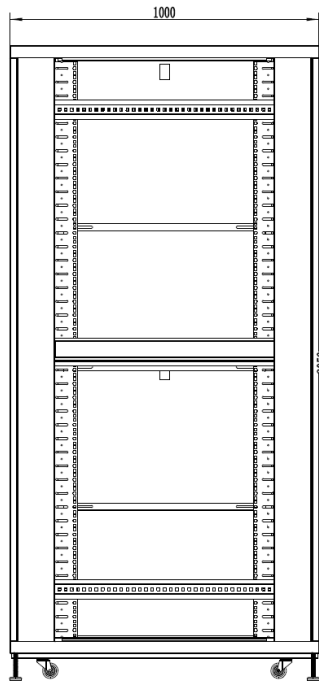

# 24RU 600MM WIDE & 1000MM DEEP FULLY ASSEMBLED FREE STANDING SERVER CABINET

PART NUMBER: CBN-42RU-61FS  
BAR CODE: 9350784001139

Fully Assembled

Locking Doors & Side Panels

Perforated Doors for Improved Airflow

Split Side Panels

Included Roof Mount Fan Unit

Included 8 Way Horizontal PDU

Bottom

Side Open

Front

Side

Rear