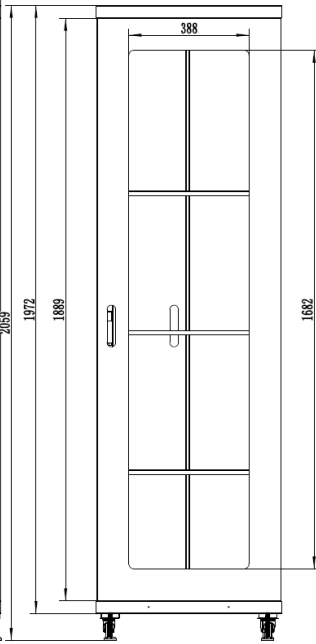

# 24RU 600MM WIDE & 1000MM DEEP FULLY ASSEMBLED FREE STANDING SERVER CABINET

PART NUMBER: CBN-42RU-61FS  
BAR CODE: 9350784001139

Fully Assembled

Locking Doors & Side Panels

Perforated Doors for Improved Airflow

Split Side Panels

Included Roof Mount Fan Unit

Included 8 Way Horizontal PDU

Bottom

Side Open

Front

Side

Rear