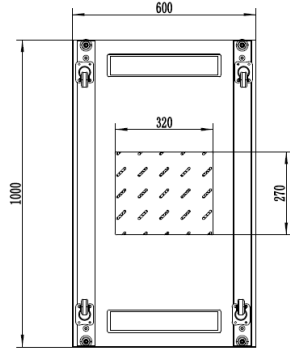

# 24RU 600MM WIDE & 1000MM DEEP FULLY ASSEMBLED FREE STANDING SERVER CABINET

PART NUMBER: CBN-42RU-61FS  
BAR CODE: 9350784001139

Fully Assembled

Locking Doors & Side Panels

Perforated Doors for Improved Airflow

Split Side Panels

Included Roof Mount Fan Unit

Included 8 Way Horizontal PDU

Bottom

Side Open

Front

Side

Rear