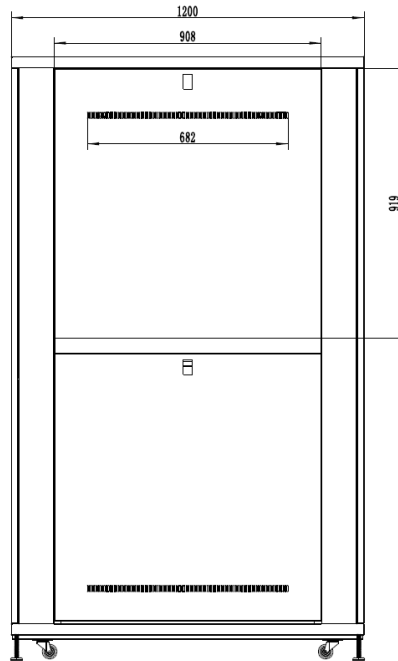

# 42RU 600MM WIDE & 1200MM DEEP FULLY ASSEMBLED FREE STANDING SERVER CABINET

PART NUMBER: CBN-42RU-612FS  
BAR CODE: 9352399001207

Fully Assembled

Locking Doors & Side Panels

Perforated Doors for Improved Airflow

Split Side Panels

Included Roof Mount Fan Unit

Included 8 Way Horizontal PDU

Bottom

Side Open

Front

Side

Rear