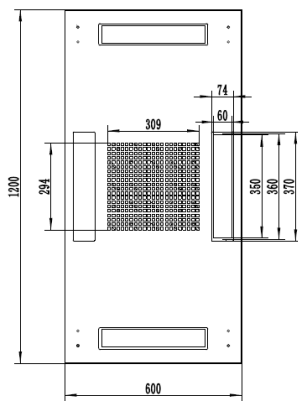

42RU 600MM WIDE & 1200MM DEEP FULLY ASSEMBLED FREE STANDING SERVER CABINET

PART NUMBER: CBN-42RU-612FS
BAR CODE: 9352399001207

Fully Assembled

Locking Doors & Side Panels

Perforated Doors for Improved Airflow

Split Side Panels

Included Roof Mount Fan Unit

Included 8 Way Horizontal PDU

Top