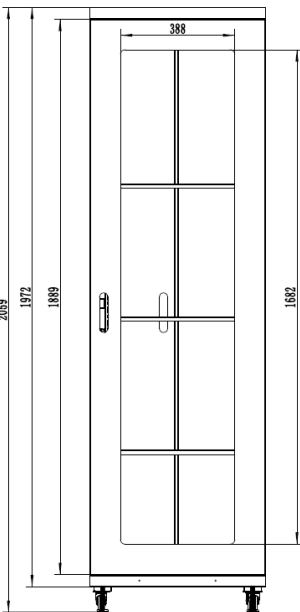

# 42RU 600MM WIDE & 1200MM DEEP FULLY ASSEMBLED FREE STANDING SERVER CABINET

PART NUMBER: CBN-42RU-612FS  
BAR CODE: 9352399001207

Fully Assembled

Locking Doors & Side Panels

Perforated Doors for Improved Airflow

Split Side Panels

Included Roof Mount Fan Unit

Included 8 Way Horizontal PDU

Bottom

Side Open

Front

Side

Rear