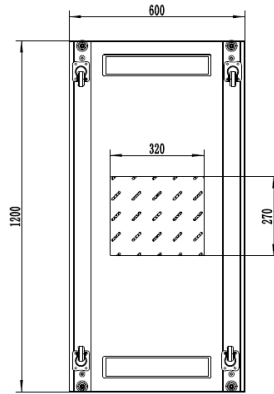

# 42RU 600MM WIDE & 1200MM DEEP FULLY ASSEMBLED FREE STANDING SERVER CABINET

PART NUMBER: CBN-42RU-612FS  
BAR CODE: 9352399001207

Fully Assembled

Locking Doors & Side Panels

Perforated Doors for Improved Airflow

Split Side Panels

Included Roof Mount Fan Unit

Included 8 Way Horizontal PDU

Bottom

Side Open

Front

Side

Rear