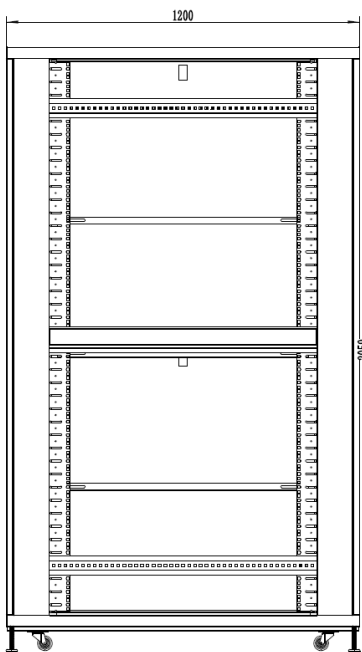

# 42RU 600MM WIDE & 1200MM DEEP FULLY ASSEMBLED FREE STANDING SERVER CABINET

PART NUMBER: CBN-42RU-612FS  
BAR CODE: 9352399001207

Fully Assembled

Locking Doors & Side Panels

Perforated Doors for Improved Airflow

Split Side Panels

Included Roof Mount Fan Unit

Included 8 Way Horizontal PDU

Bottom

Side Open

Front

Side

Rear