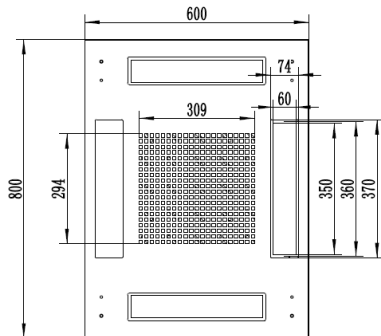

37RU 600MM WIDE & 800MM DEEP FULLY ASSEMBLED FREE STANDING SERVER CABINET

PART NUMBER: CBN-37RU-68FS
BAR CODE: 9350784001283

Fully Assembled

Locking Doors & Side Panels

Perforated Doors for Improved Airflow

Split Side Panels

Included Roof Mount Fan Unit

Included 8 Way Horizontal PDU

Top