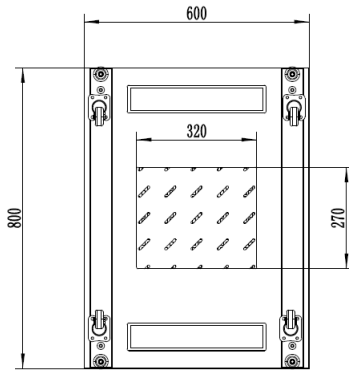

37RU 600MM WIDE & 800MM DEEP FULLY ASSEMBLED FREE STANDING SERVER CABINET

PART NUMBER: CBN-37RU-68FS
BAR CODE: 9350784001283

Fully Assembled

Locking Doors & Side Panels

Perforated Doors for Improved Airflow

Split Side Panels

Included Roof Mount Fan Unit

Included 8 Way Horizontal PDU

Bottom

Side Open

Front

Side

Rear