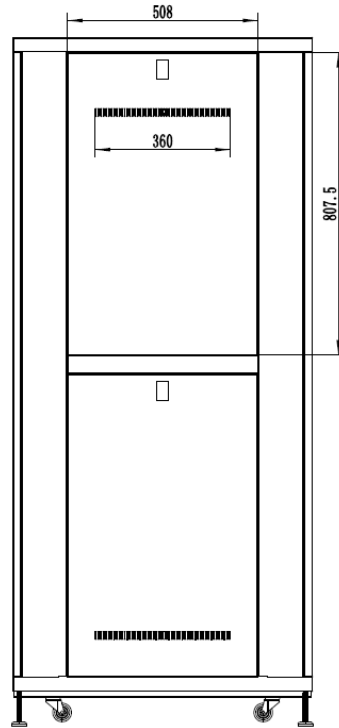

37RU 600MM WIDE & 800MM DEEP FULLY ASSEMBLED FREE STANDING SERVER CABINET

PART NUMBER: CBN-37RU-68FS
BAR CODE: 9350784001283

Fully Assembled

Locking Doors & Side Panels

Perforated Doors for Improved Airflow

Split Side Panels

Included Roof Mount Fan Unit

Included 8 Way Horizontal PDU

Bottom

Side Open

Front

Side

Rear