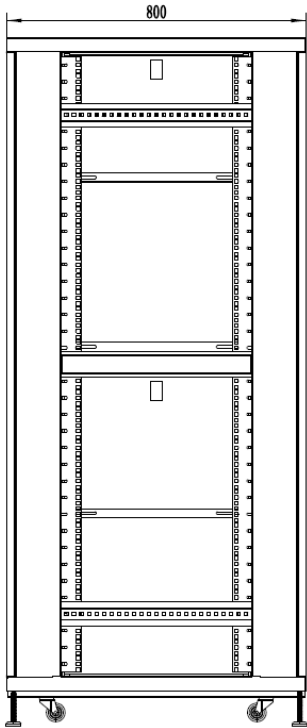

37RU 600MM WIDE & 800MM DEEP FULLY ASSEMBLED FREE STANDING SERVER CABINET

PART NUMBER: CBN-37RU-68FS
BAR CODE: 9350784001283

Fully Assembled

Locking Doors & Side Panels

Perforated Doors for Improved Airflow

Split Side Panels

Included Roof Mount Fan Unit

Included 8 Way Horizontal PDU

Bottom

Side Open

Front

Side

Rear