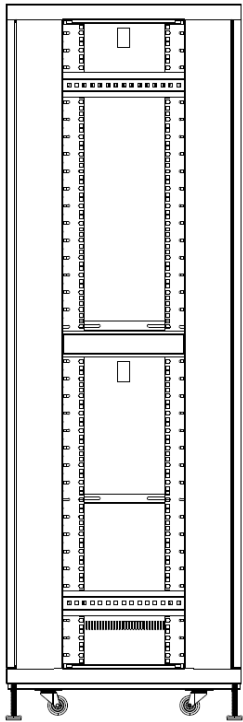

37RU 600MM WIDE & 600MM DEEP FULLY ASSEMBLED FREE STANDING SERVER CABINET

PART NUMBER: CBN-37RU-66FS
BAR CODE: 9350784001108

Fully Assembled

Locking Doors & Side Panels

Perforated Doors for Improved Airflow

Split Side Panels

Included Roof Mount Fan Unit

Included 8 Way Horizontal PDU

Side Open

Front

Side

Rear

Top