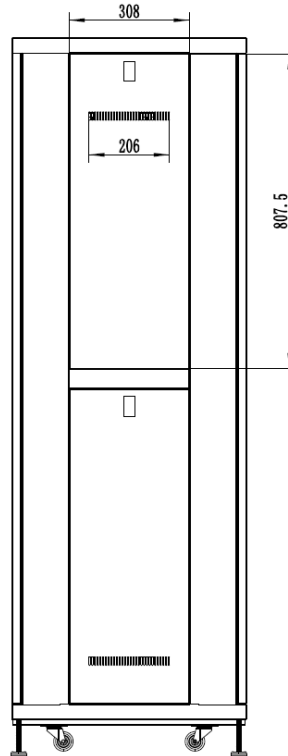

37RU 600MM WIDE & 600MM DEEP FULLY ASSEMBLED FREE STANDING SERVER CABINET

PART NUMBER: CBN-37RU-66FS
BAR CODE: 9350784001108

Fully Assembled

Locking Doors & Side Panels

Perforated Doors for Improved Airflow

Split Side Panels

Included Roof Mount Fan Unit

Included 8 Way Horizontal PDU

Side Open

Front

Side

Rear

Top