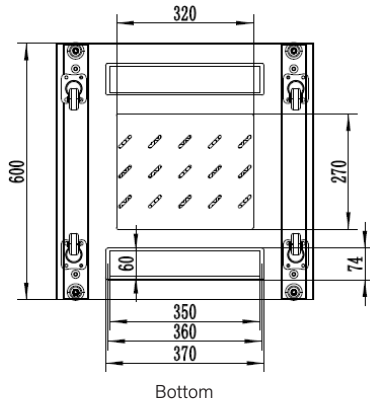

37RU 600MM WIDE & 600MM DEEP FULLY ASSEMBLED FREE STANDING SERVER CABINET

PART NUMBER: CBN-37RU-66FS
BAR CODE: 9350784001108

Fully Assembled

Locking Doors & Side Panels

Perforated Doors for Improved Airflow

Split Side Panels

Included Roof Mount Fan Unit

Included 8 Way Horizontal PDU

Side Open

Front

Side

Rear

Top