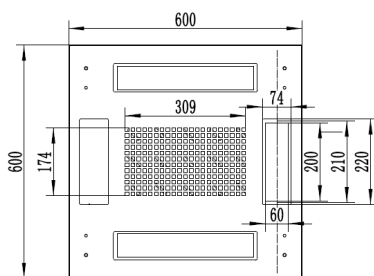

37RU 600MM WIDE & 600MM DEEP FULLY ASSEMBLED FREE STANDING SERVER CABINET

PART NUMBER: CBN-37RU-66FS
BAR CODE: 9350784001108

Fully Assembled

Locking Doors & Side Panels

Perforated Doors for Improved Airflow

Split Side Panels

Included Roof Mount Fan Unit

Included 8 Way Horizontal PDU

Side Open

Front

Side

Rear

Top