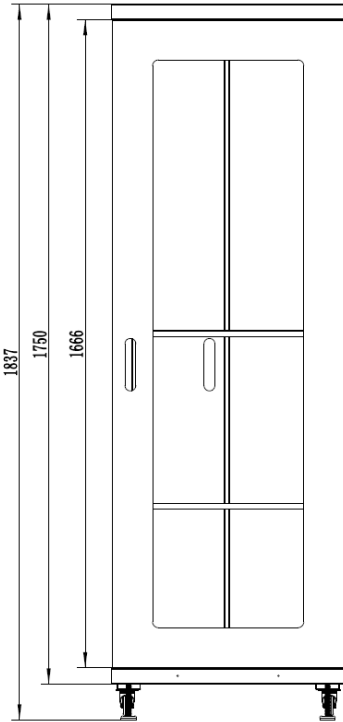

37RU 600MM WIDE & 600MM DEEP FULLY ASSEMBLED FREE STANDING SERVER CABINET

PART NUMBER: CBN-37RU-66FS
BAR CODE: 9350784001108

Fully Assembled

Locking Doors & Side Panels

Perforated Doors for Improved Airflow

Split Side Panels

Included Roof Mount Fan Unit

Included 8 Way Horizontal PDU

Side Open

Front

Side

Rear

Top