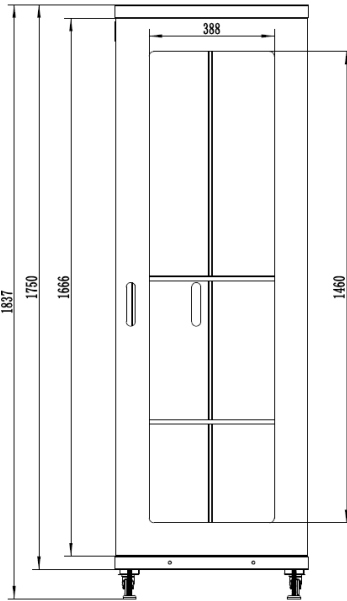

37RU 600MM WIDE & 1000MM DEEP FULLY ASSEMBLED FREE STANDING SERVER CABINET

PART NUMBER: CBN-37RU-61FS
BAR CODE: 9352399001191

Fully Assembled

Locking Doors & Side Panels

Perforated Doors for Improved Airflow

Split Side Panels

Included Roof Mount Fan Unit

Included 8 Way Horizontal PDU

Bottom

Side Open

Front

Side

Rear