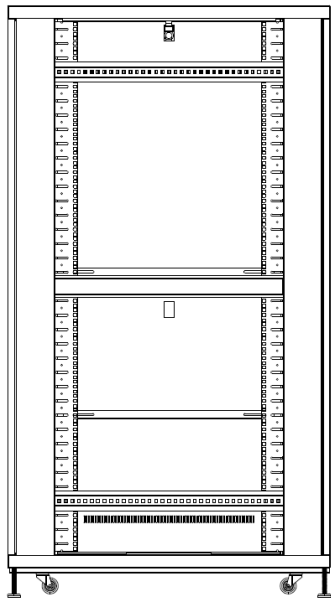

37RU 600MM WIDE & 1000MM DEEP FULLY ASSEMBLED FREE STANDING SERVER CABINET

PART NUMBER: CBN-37RU-61FS
BAR CODE: 9352399001191

Fully Assembled

Locking Doors & Side Panels

Perforated Doors for Improved Airflow

Split Side Panels

Included Roof Mount Fan Unit

Included 8 Way Horizontal PDU

Bottom

Side Open

Front

Side

Rear