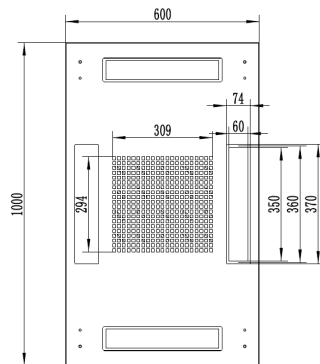

37RU 600MM WIDE & 1000MM DEEP FULLY ASSEMBLED FREE STANDING SERVER CABINET

PART NUMBER: CBN-37RU-61FS
BAR CODE: 9352399001191

Fully Assembled

Locking Doors & Side Panels

Perforated Doors for Improved Airflow

Split Side Panels

Included Roof Mount Fan Unit

Included 8 Way Horizontal PDU

Front

Top