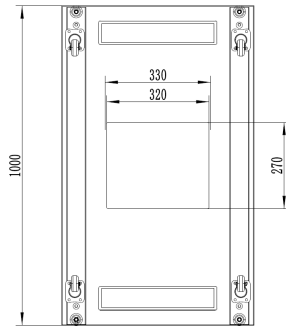

37RU 600MM WIDE & 1000MM DEEP FULLY ASSEMBLED FREE STANDING SERVER CABINET

PART NUMBER: CBN-37RU-61FS
BAR CODE: 9352399001191

Fully Assembled

Locking Doors & Side Panels

Perforated Doors for Improved Airflow

Split Side Panels

Included Roof Mount Fan Unit

Included 8 Way Horizontal PDU

Bottom

Side Open

Front

Side

Rear