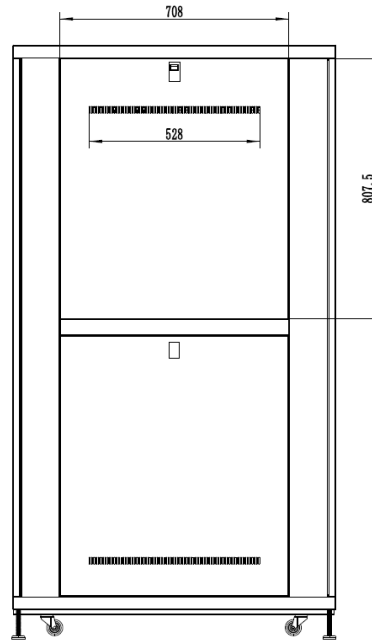

37RU 600MM WIDE & 1000MM DEEP FULLY ASSEMBLED FREE STANDING SERVER CABINET

PART NUMBER: CBN-37RU-61FS
BAR CODE: 9352399001191

Fully Assembled

Locking Doors & Side Panels

Perforated Doors for Improved Airflow

Split Side Panels

Included Roof Mount Fan Unit

Included 8 Way Horizontal PDU

Bottom

Side Open

Front

Side

Rear